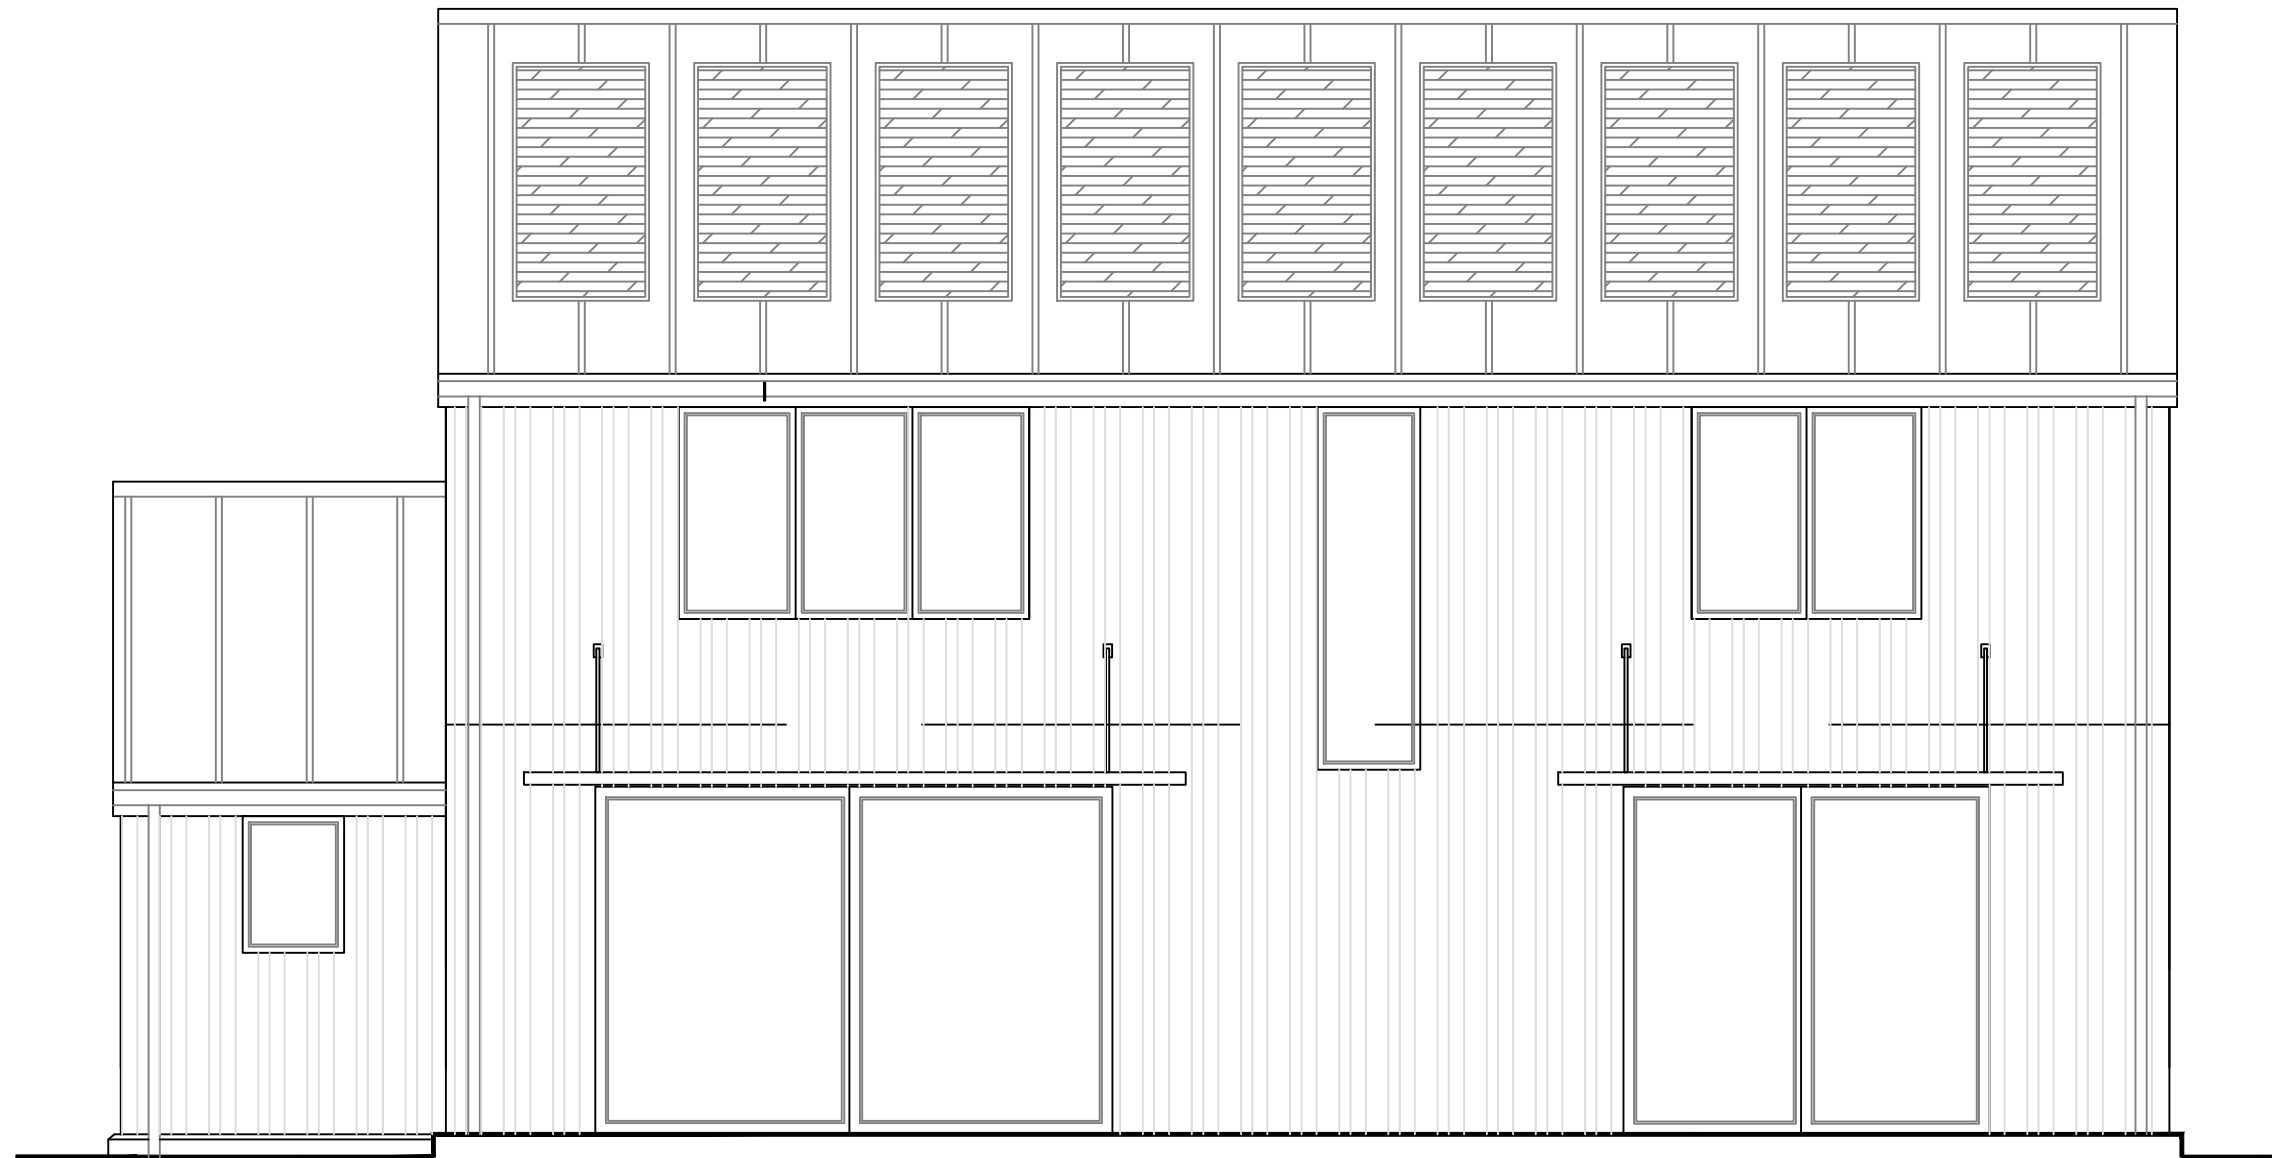

This Drawing is Copyright.

**Note: All dimensions to be checked on site and not to be scaled from drawing.**

AMENDMENTS:

Revision	Date
A	17.09.20
B	09.10.20

**ELEVATION TO SOUTH**

**BUCKMASTERBATCUP**  
Architects Ltd.

CLIENT:

**Mr. C. Anton**

PROJECT TITLE:

**New Dwelling  
Ty Wern,  
Franksbridge**

DRAWING TITLE:

**Rear Elevation**

SCALE: **1:50 @ A3**

DATE: **May 2020**