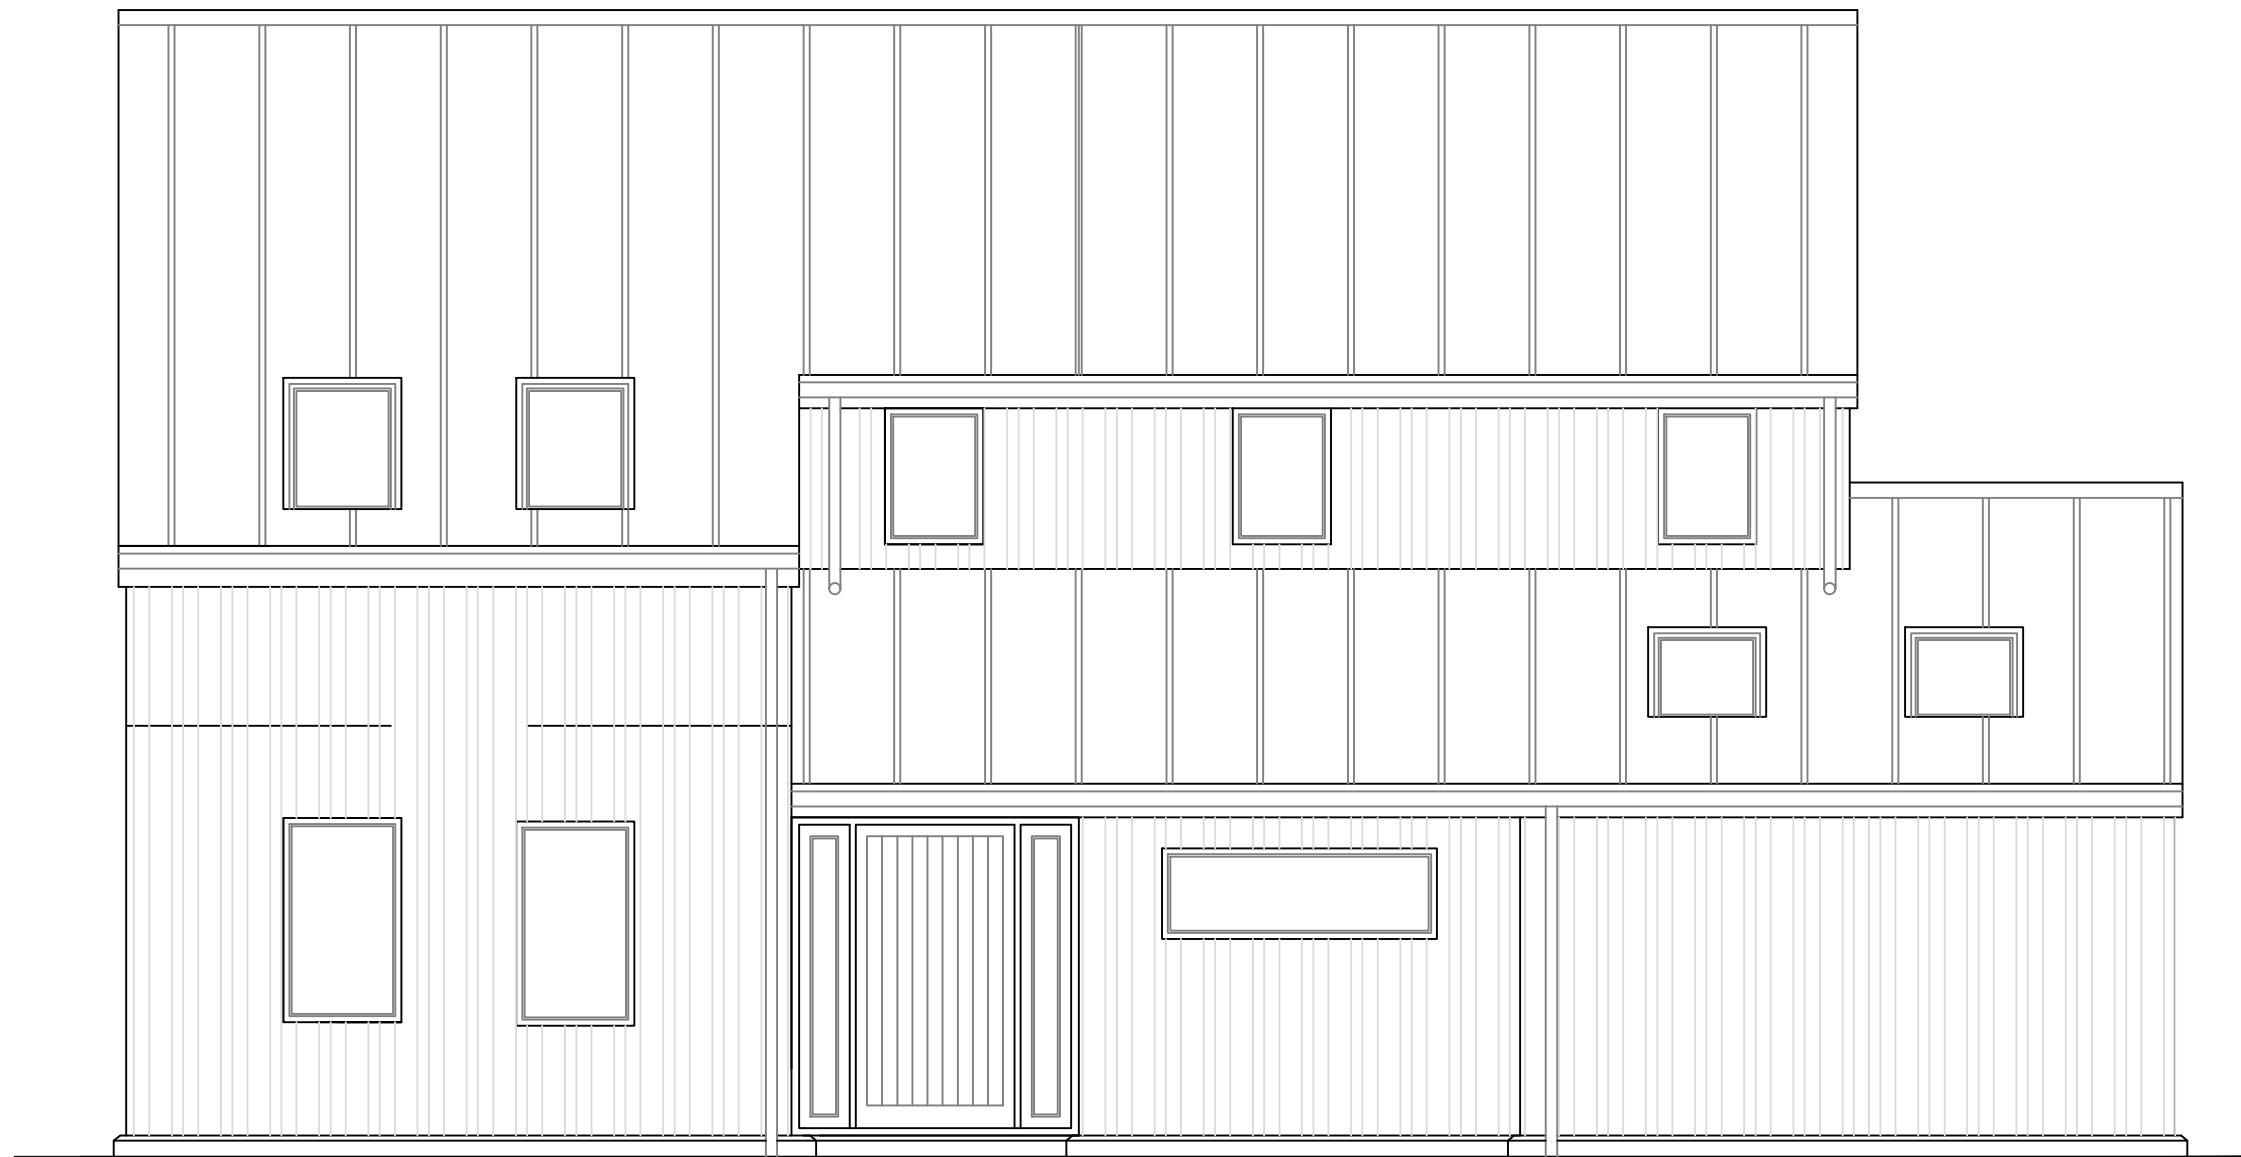

This Drawing is Copyright.

Note: All dimensions to be checked on site and not to be scaled from drawing.

AMENDMENTS:

Revision	Date
B	17.09.20
C	09.10.20

ELEVATION TO NORTH

BUCKMASTERBATCUP
Architects Ltd.

CLIENT:

Mr. C. Anton

PROJECT TITLE:

**New Dwelling
Ty Wern,
Franksbridge**

DRAWING TITLE:

Front Elevation

SCALE: **1:50 @ A3**

DATE: **May 2020**

SWANSEA