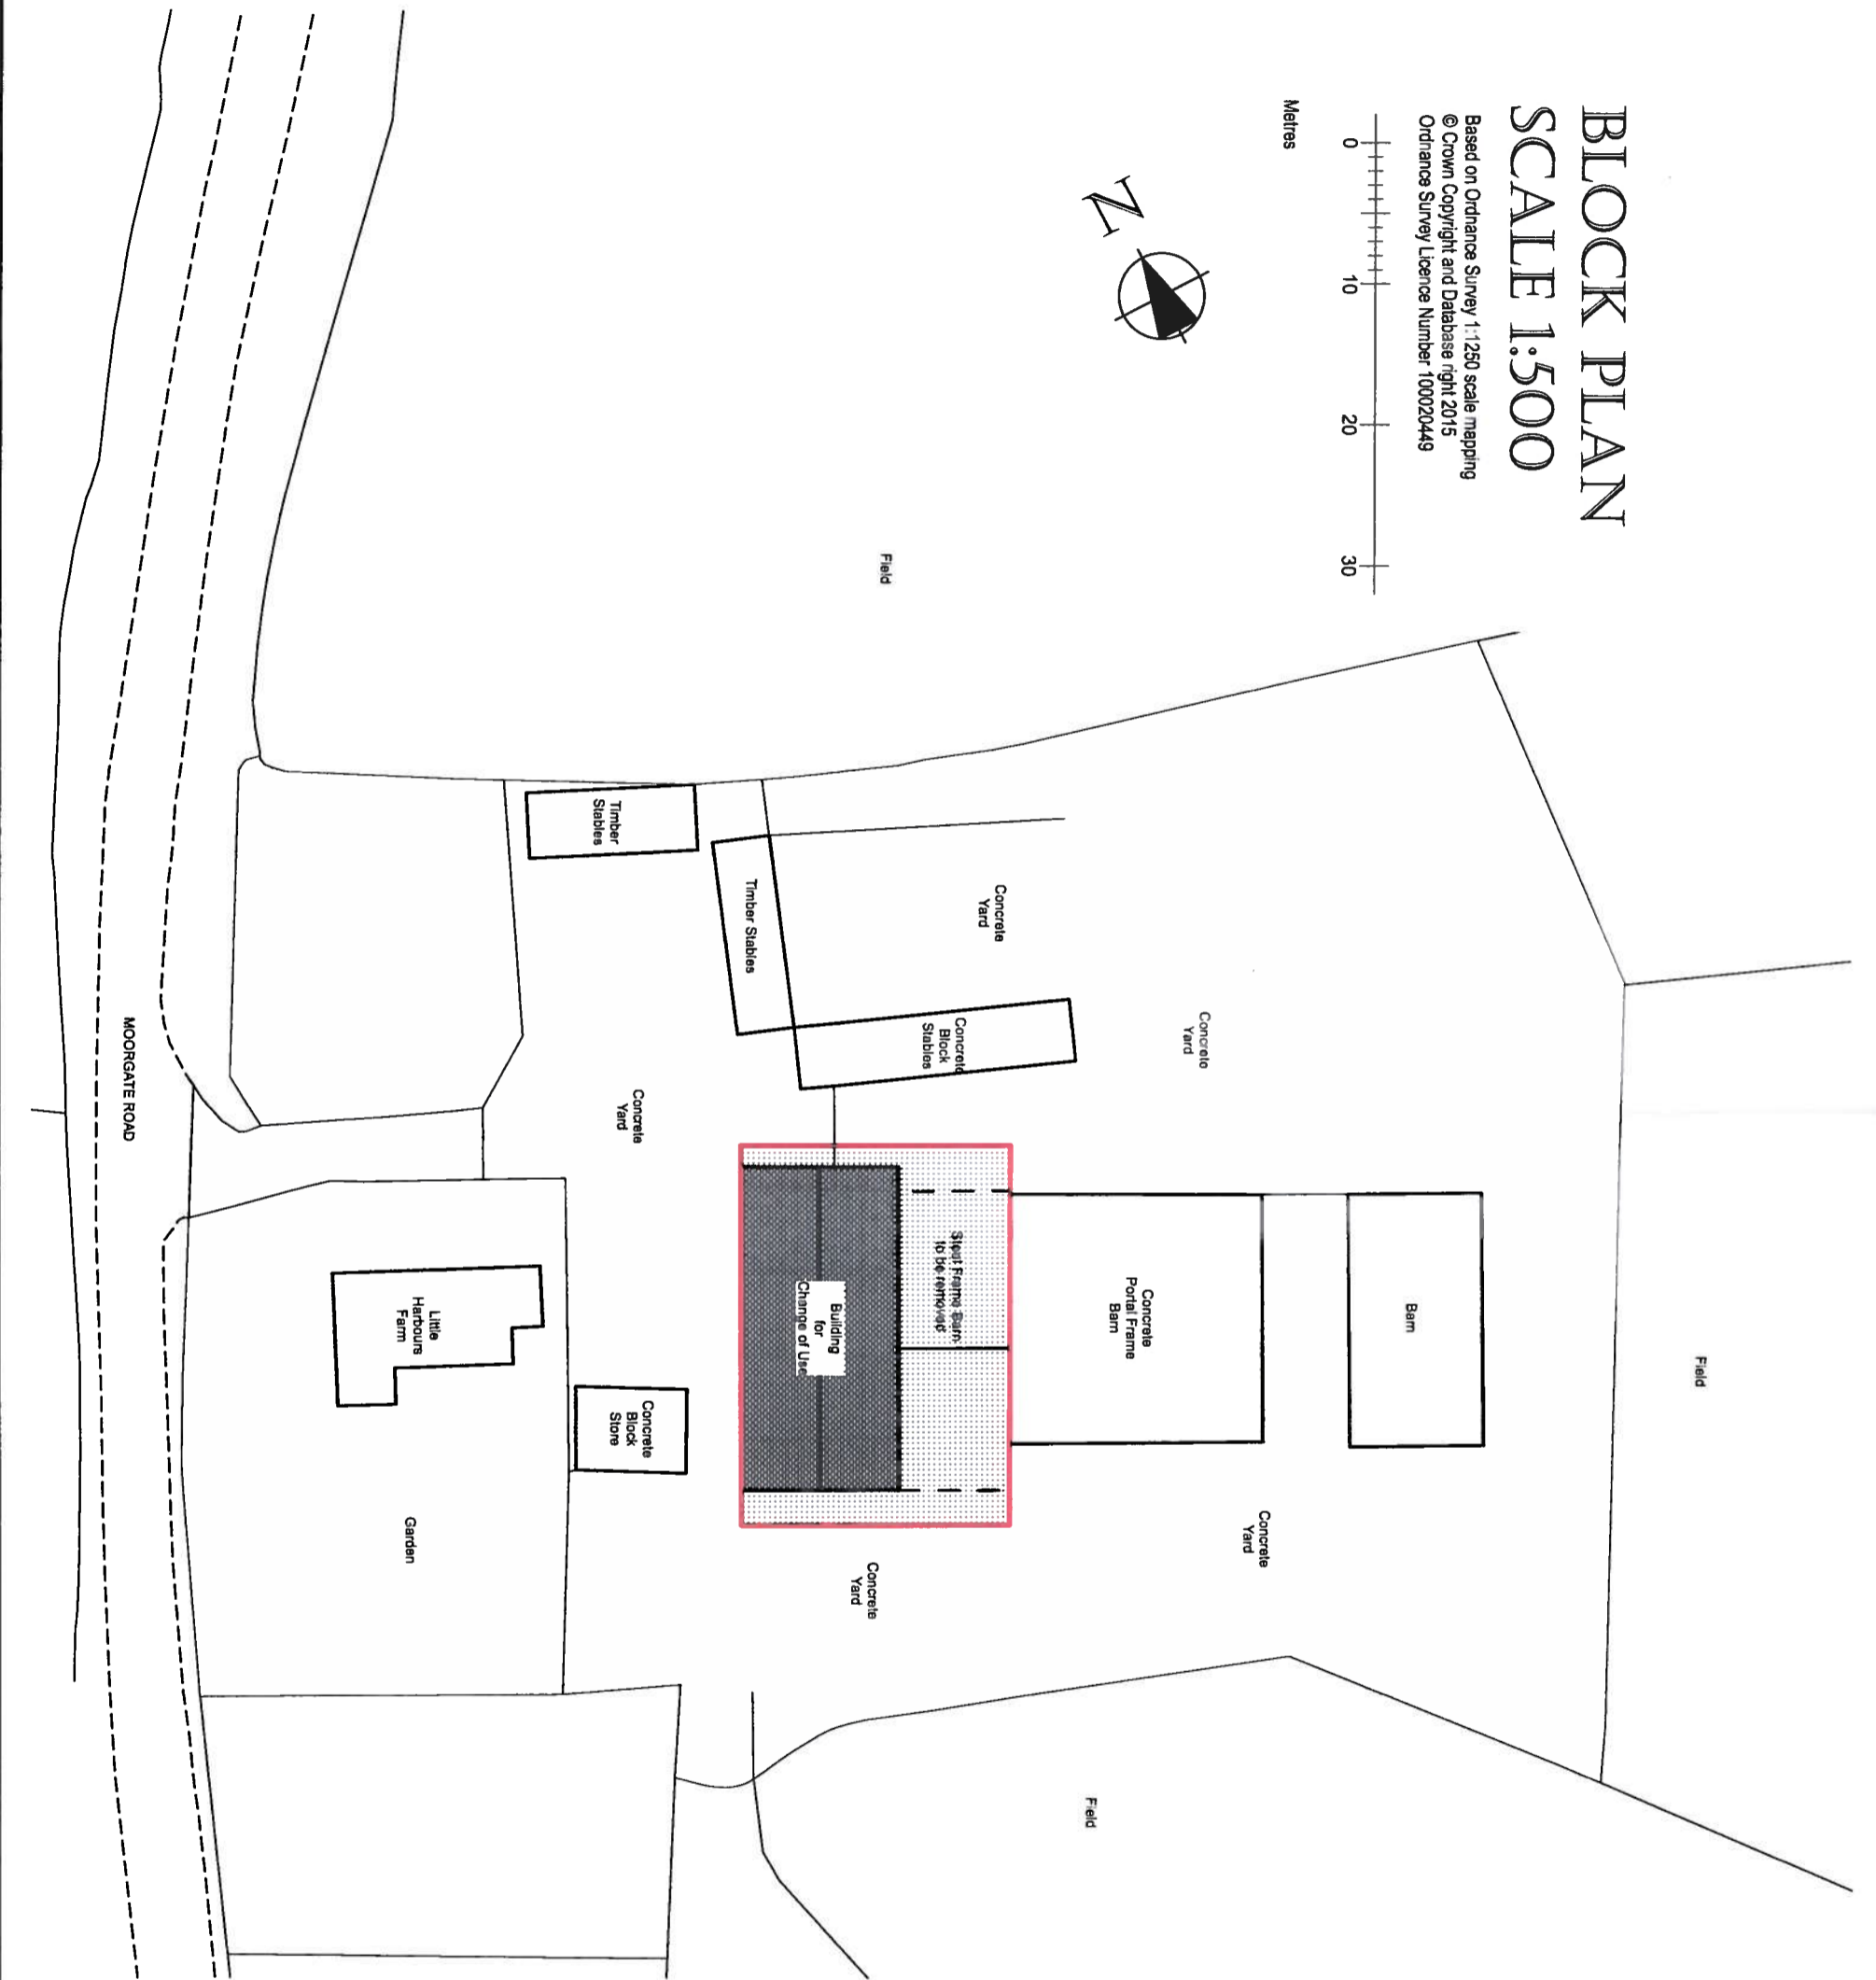

BLOCK PLAN SCALE 1:500

Based on Ordnance Survey 1:1250 scale mapping
© Crown Copyright and Database right 2015
Ordnance Survey Licence Number 100020449

Metres

Steve Hasksey Design Ltd.

21 St John Street
Bromsgrove
Worcestershire
B61 6DY

Reg in England: 539791
TEL: 01527 43267
EMAIL: shd@hasksey.co.uk

Drawing Number **15-13-05** Scheme Site/Block Plan

Project Proposed Change of Use

Little Harbours Farm
Moorgate Road

Stoke Prior
Bromsgrove

B60 4AP
Client Fisher German LLP.

Drawn By P.J. Leamy

Date March 2015

Use Only Within Dimensions
From This Drawing
DO NOT SCALE

Sheet Size
A3