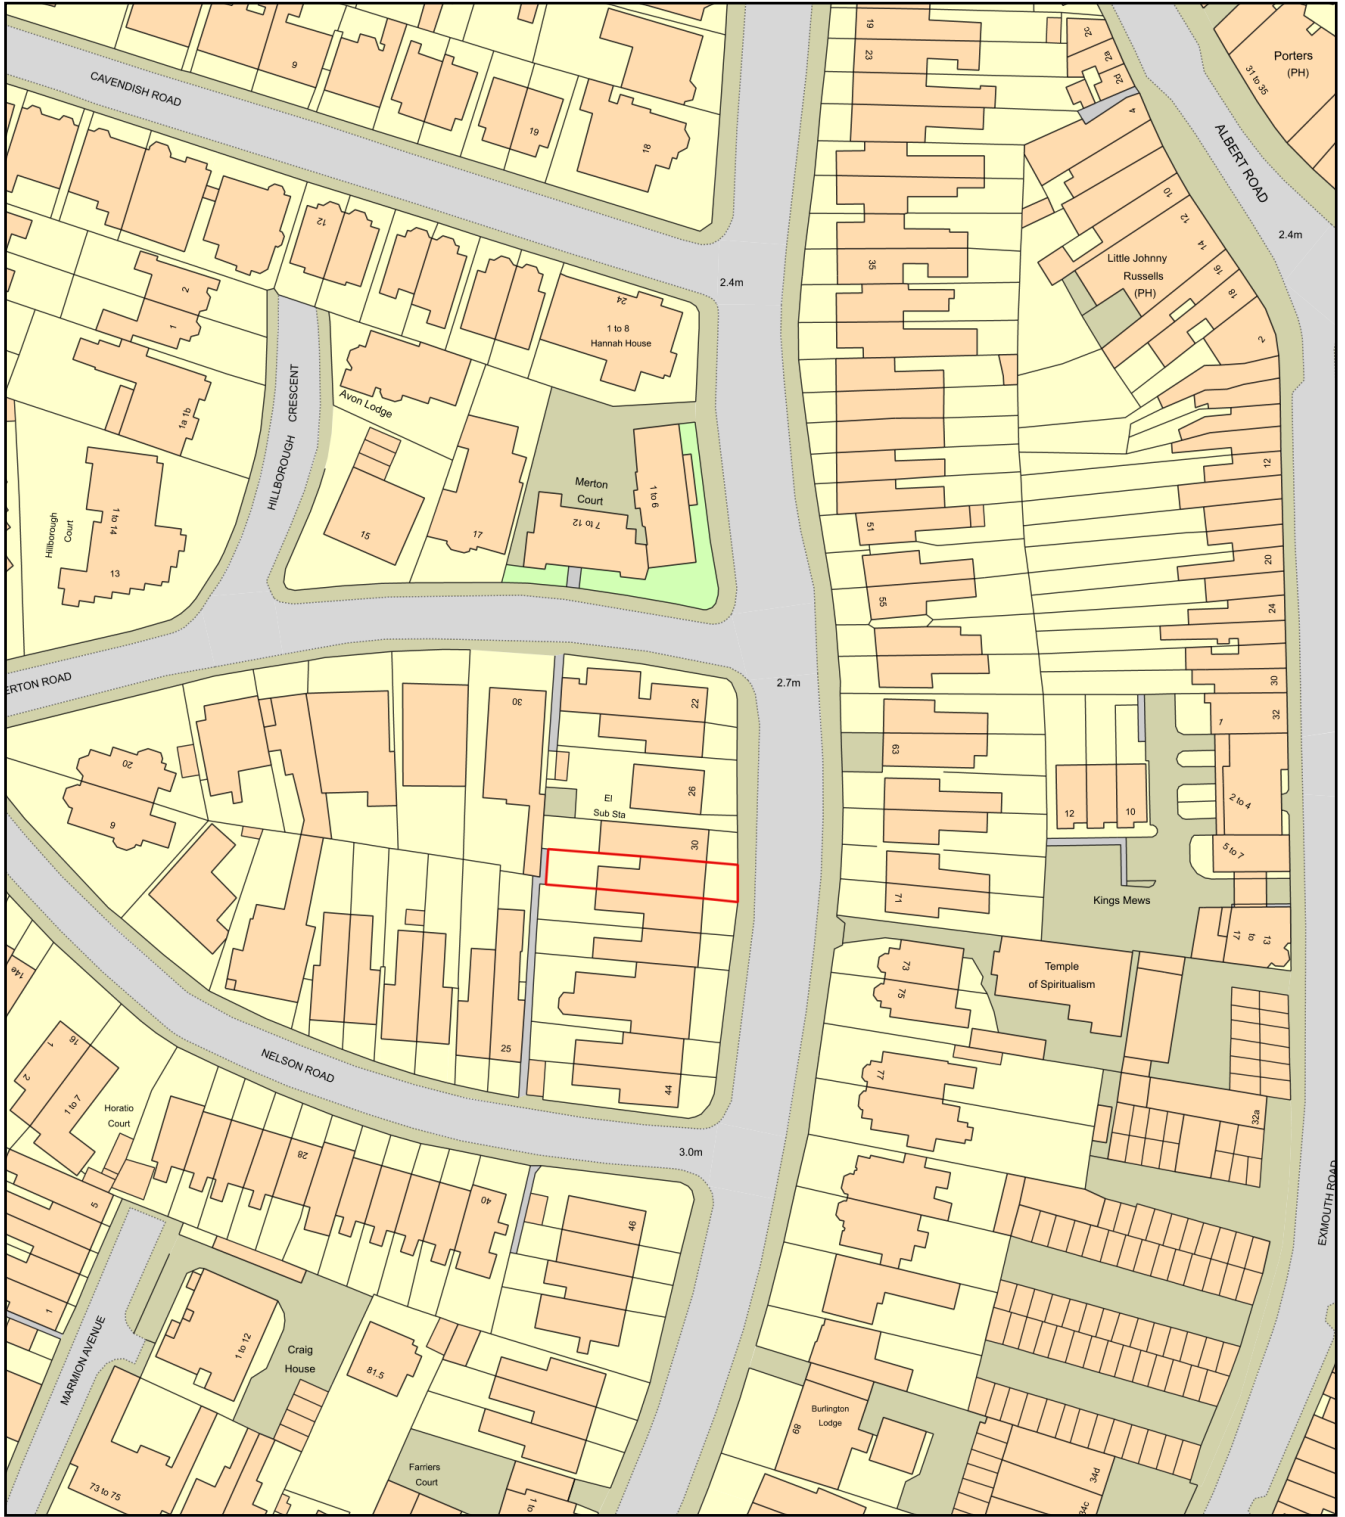

32 Victoria Road South

Plan Produced for: 32 Victoria Road South
Date Produced: 09 Nov 2020
Plan Reference Number: TQRQM20314122426498
Scale: 1:1250 @ A4