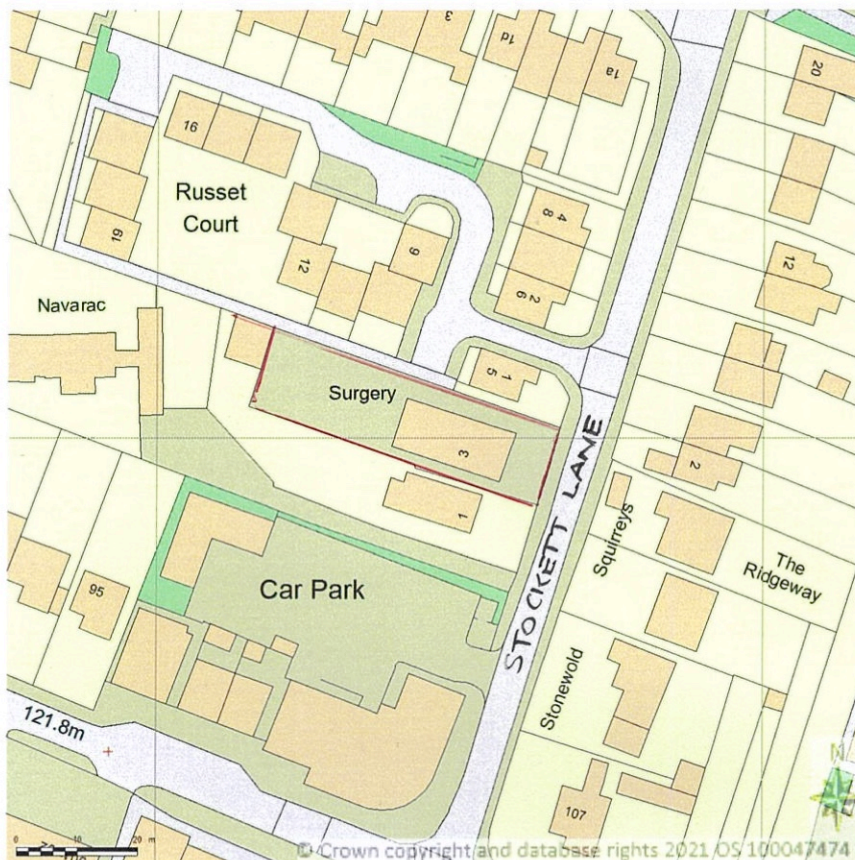

SITE LOCATION PLAN
AREA 2 HA
SCALE 1:1250 on A4
CENTRE COORDINATES: 574246, 151200

Supplied by Streetwise Maps Ltd
www.streetwise.net
Licence No: 100047474
19/02/2021 19:21