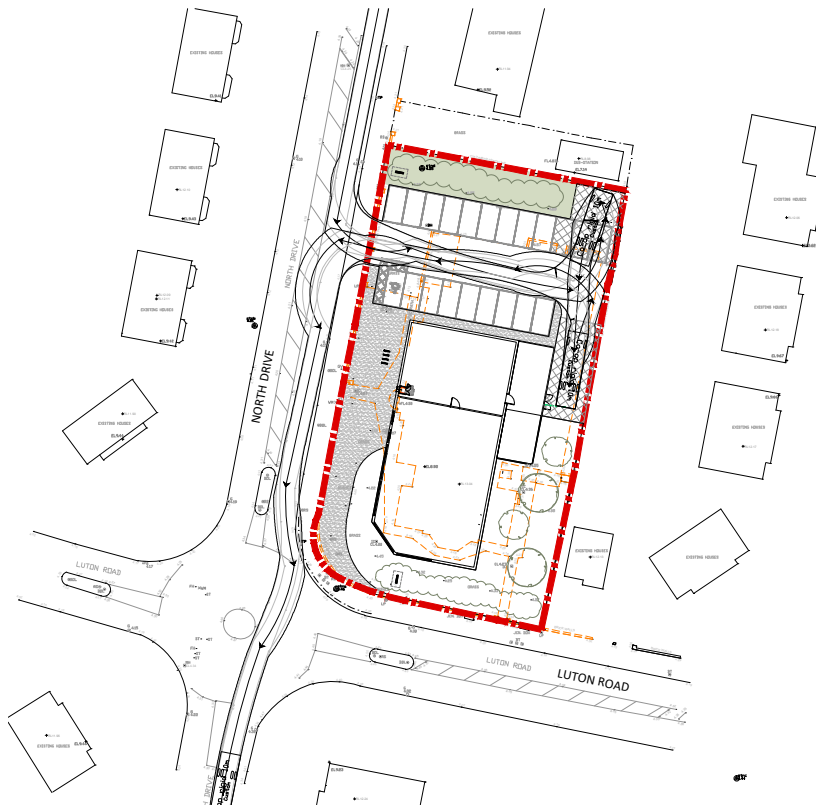

Revision	Date	By	Chk.

SITE LOCATION PLAN

Do Not Scale. Dimensions from Drawings.
All dimensions to be verified on site, and any discrepancy to be notified to the Architect.

AMCA ARCHITECTS
 Castlecroft Business Centre Tom Johnston Road
 Dundee DD4 8XD
 T: 01382 774111 F: 01382 739382
 mail@amcaarchitect.co.uk

Drawn by KP	Date AUGUST 2020
Checked by AJM	Scale 1:1000 @ A3

Job
 North Drive/Luton Road
 Cleveleys
 FY5 3PG

Drawing
 PLANNING APPLICATION
 LOCATION PLAN

Co-operative Proj No. 0000	AMCA Job No. 3729	Drawing No. PL_001	Rev.
-------------------------------	----------------------	-----------------------	------