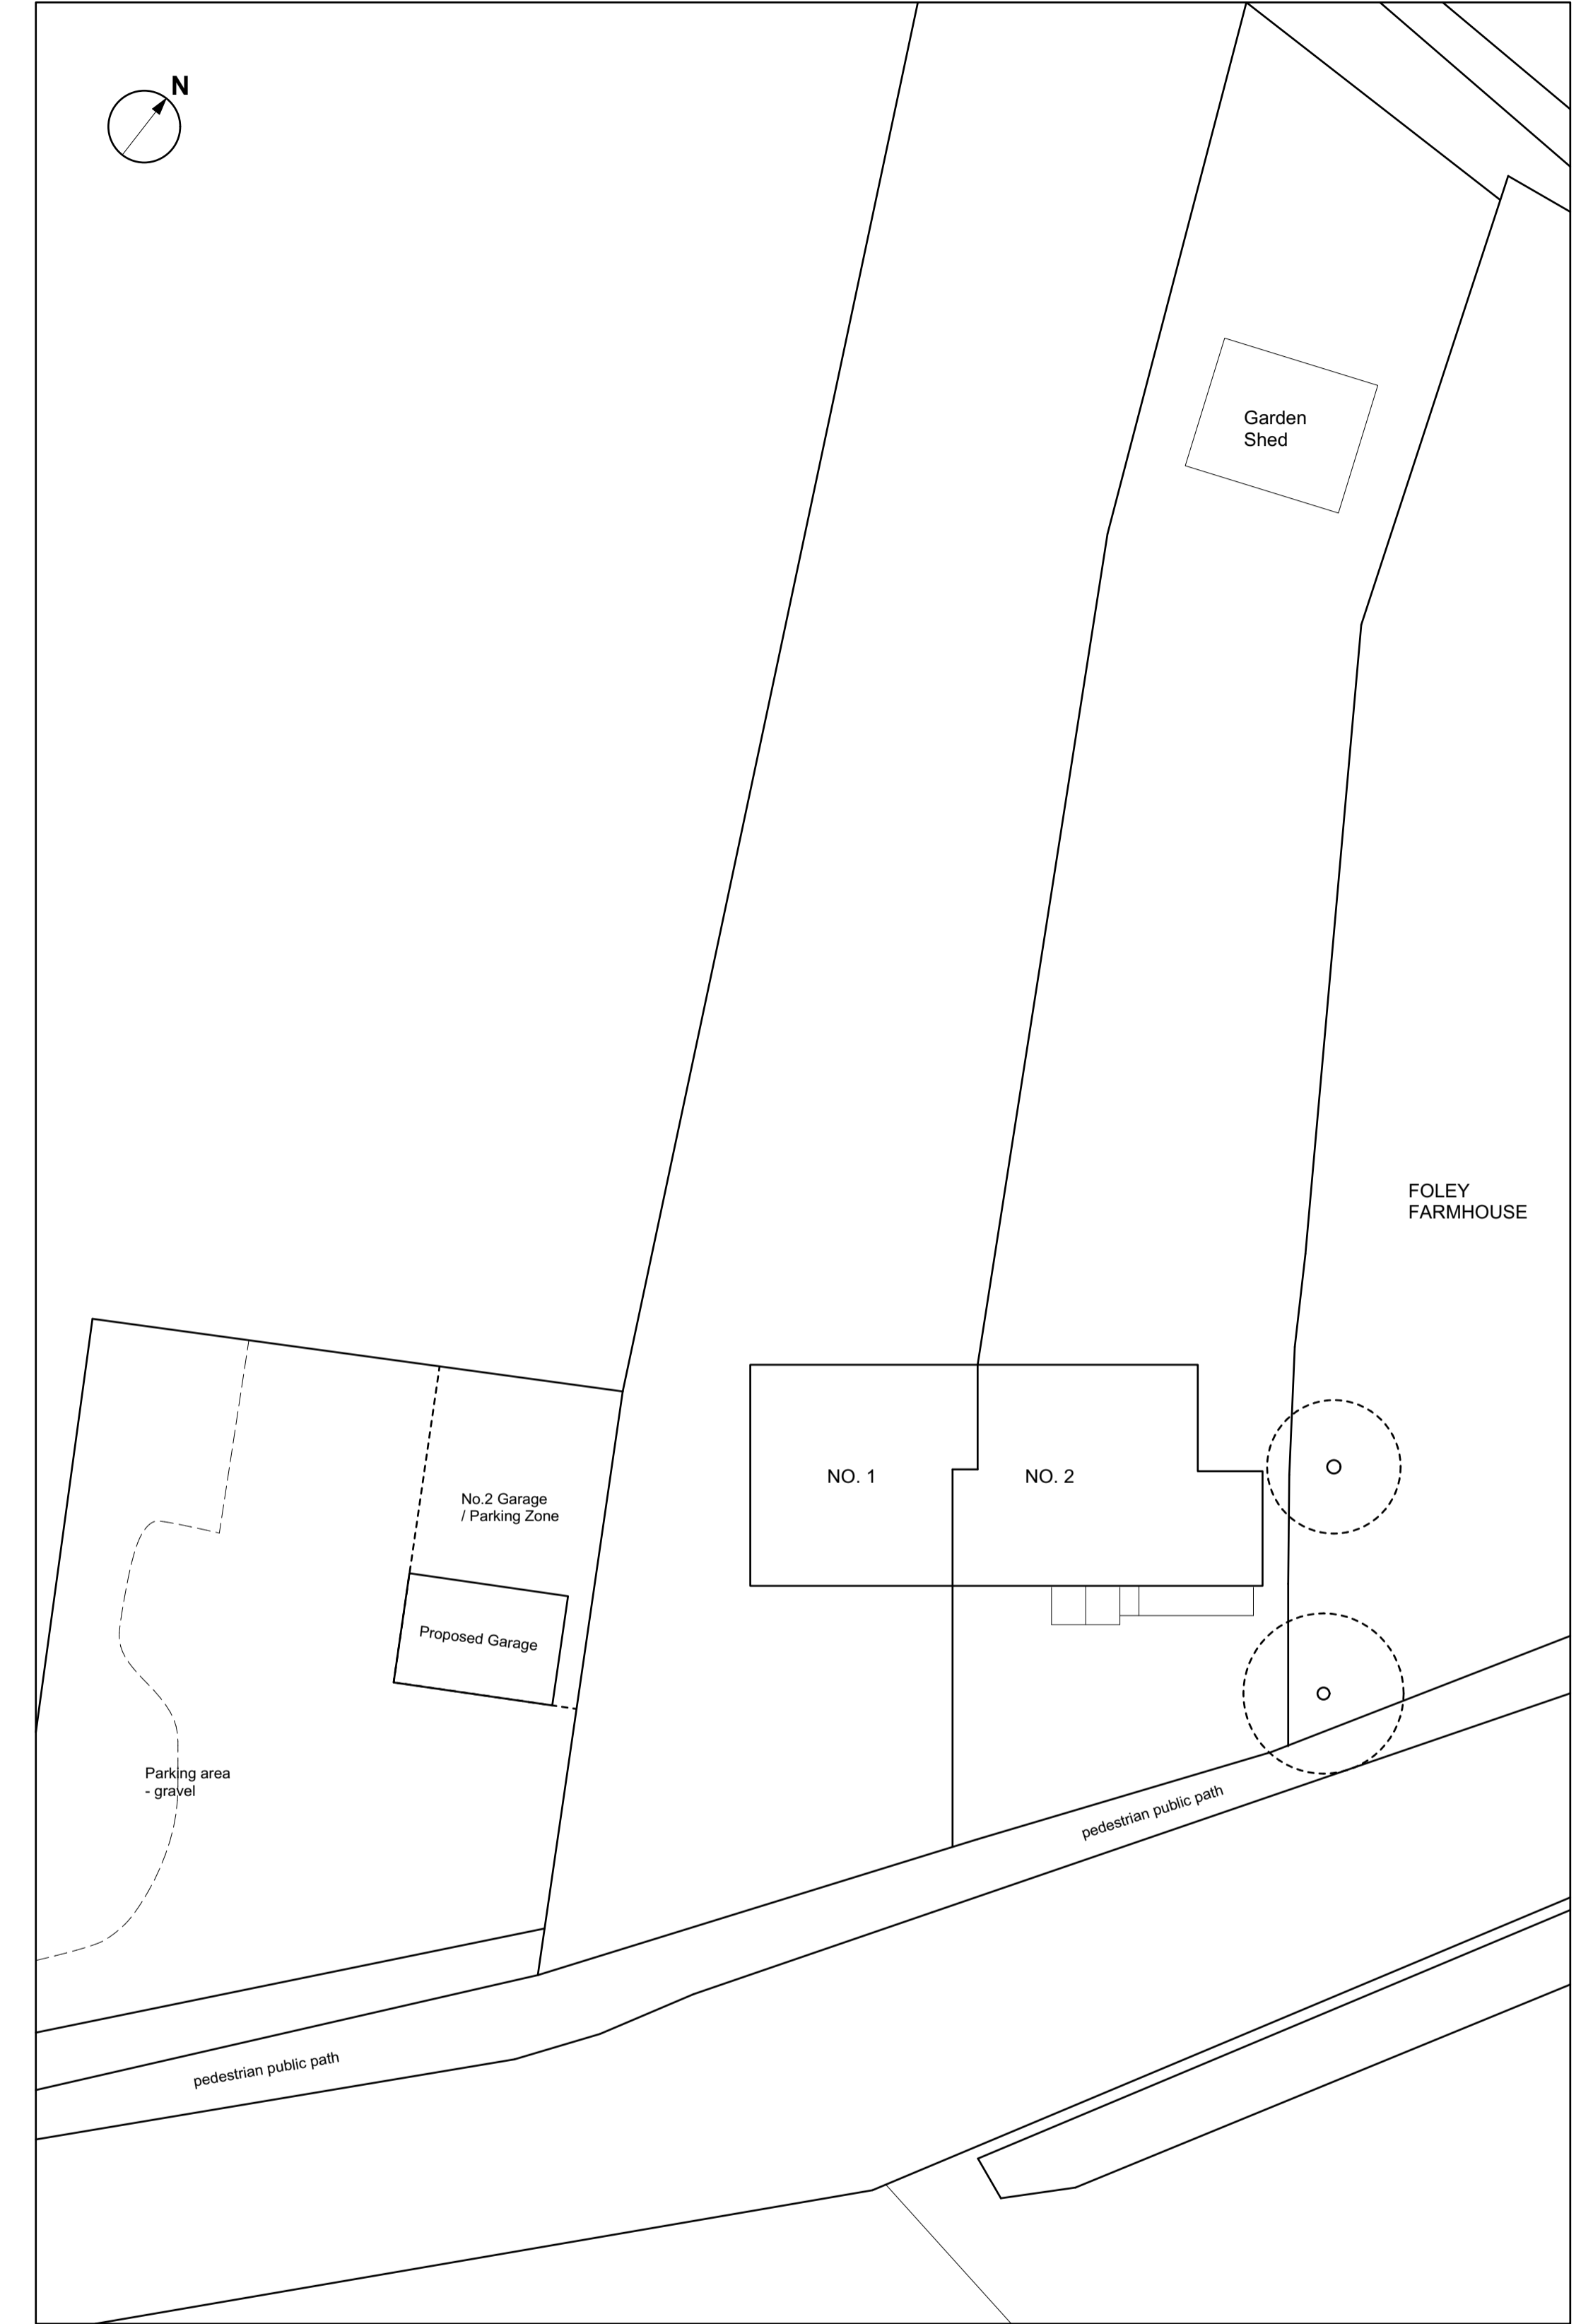

2. Foley Hill Cottages, Lower Street, Leeds, Kent, ME17 1TL

A SITE PLAN - Existing
Scale: 1:1250

B EXISTING - BLOCK PLAN
Scale: 1:200

C PROPOSED - BLOCK PLAN
Scale: 1:200

Project : **2 FOLEY HILL COTTAGES,
LOWER STREET, LEEDS
KENT ME17 1TL**

Project No:
000

Drawing title : **SITE PLAN -**

Date	Drg No	Revision
Feb 2021	PL - 000	B

Scale	1:2500 @ A3 (1:1250 @ A1)
	1:200 @ A1