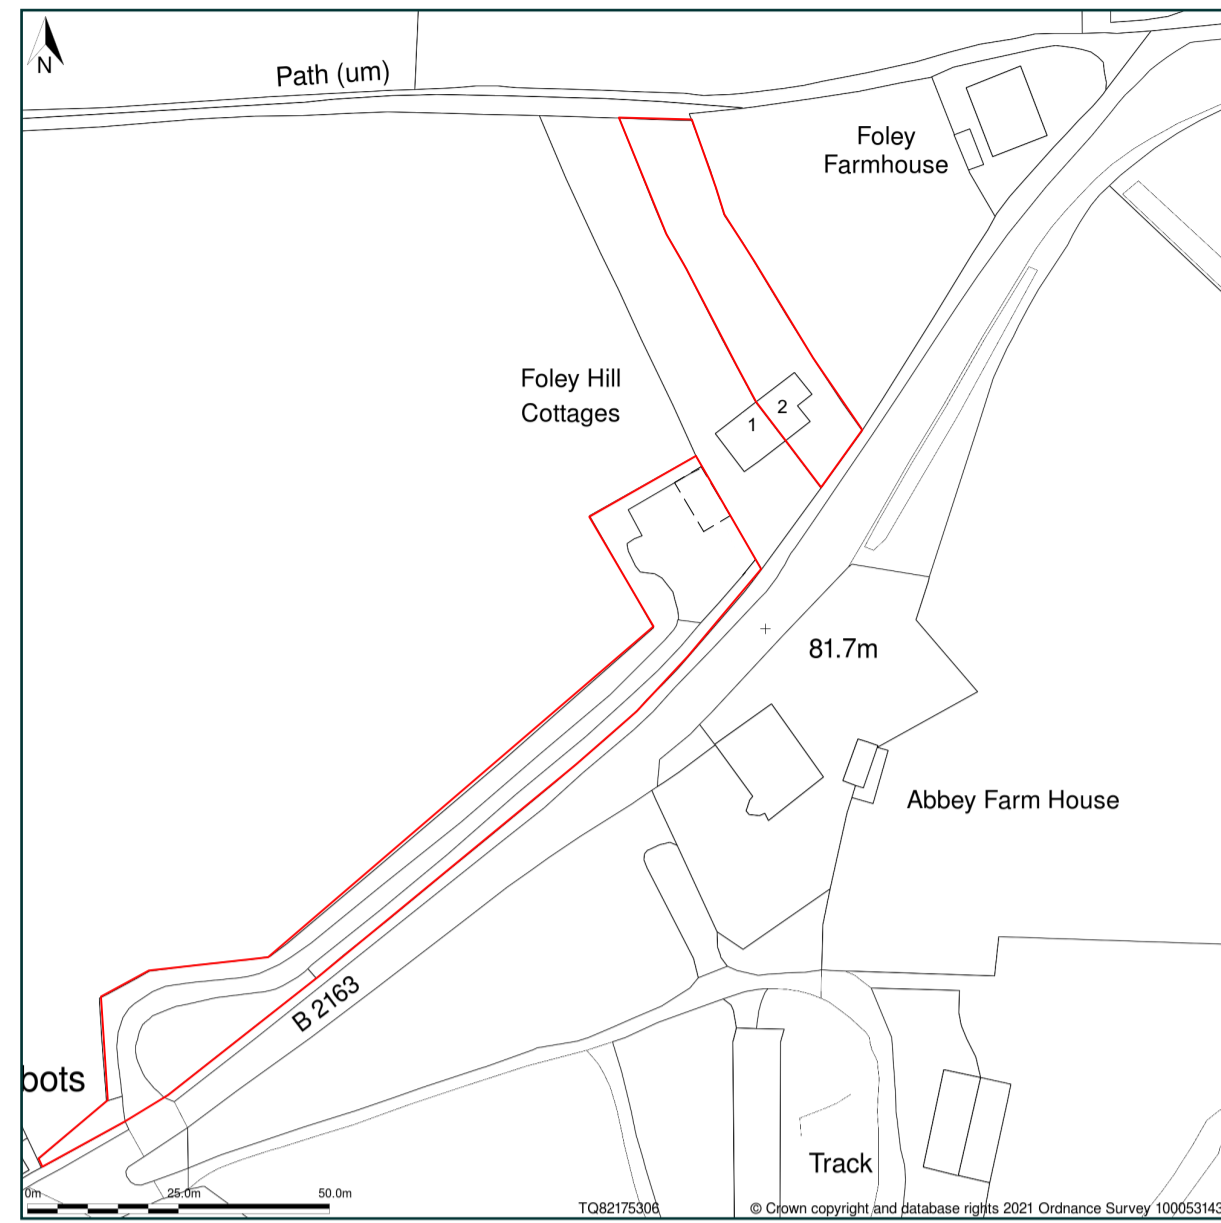

2. Foley Hill Cottages, Lower Street, Leeds, Kent, ME17 1TL

A SITE PLAN - Existing
Scale: 1:1250

B EXISTING - BLOCK PLAN
Scale: 1:200

C PROPOSED - BLOCK PLAN
Scale: 1:200

Project : **2 FOLEY HILL COTTAGES,
LOWER STREET, LEEDS
KENT ME17 1TL**

Project No:
000

Drawing title : **SITE PLAN -**

Date	Drg No	Revision
Feb 2021	PL - 000	B

Scale	1:2500 @ A3 (1:1250 @ A1)
	1:200 @ A1