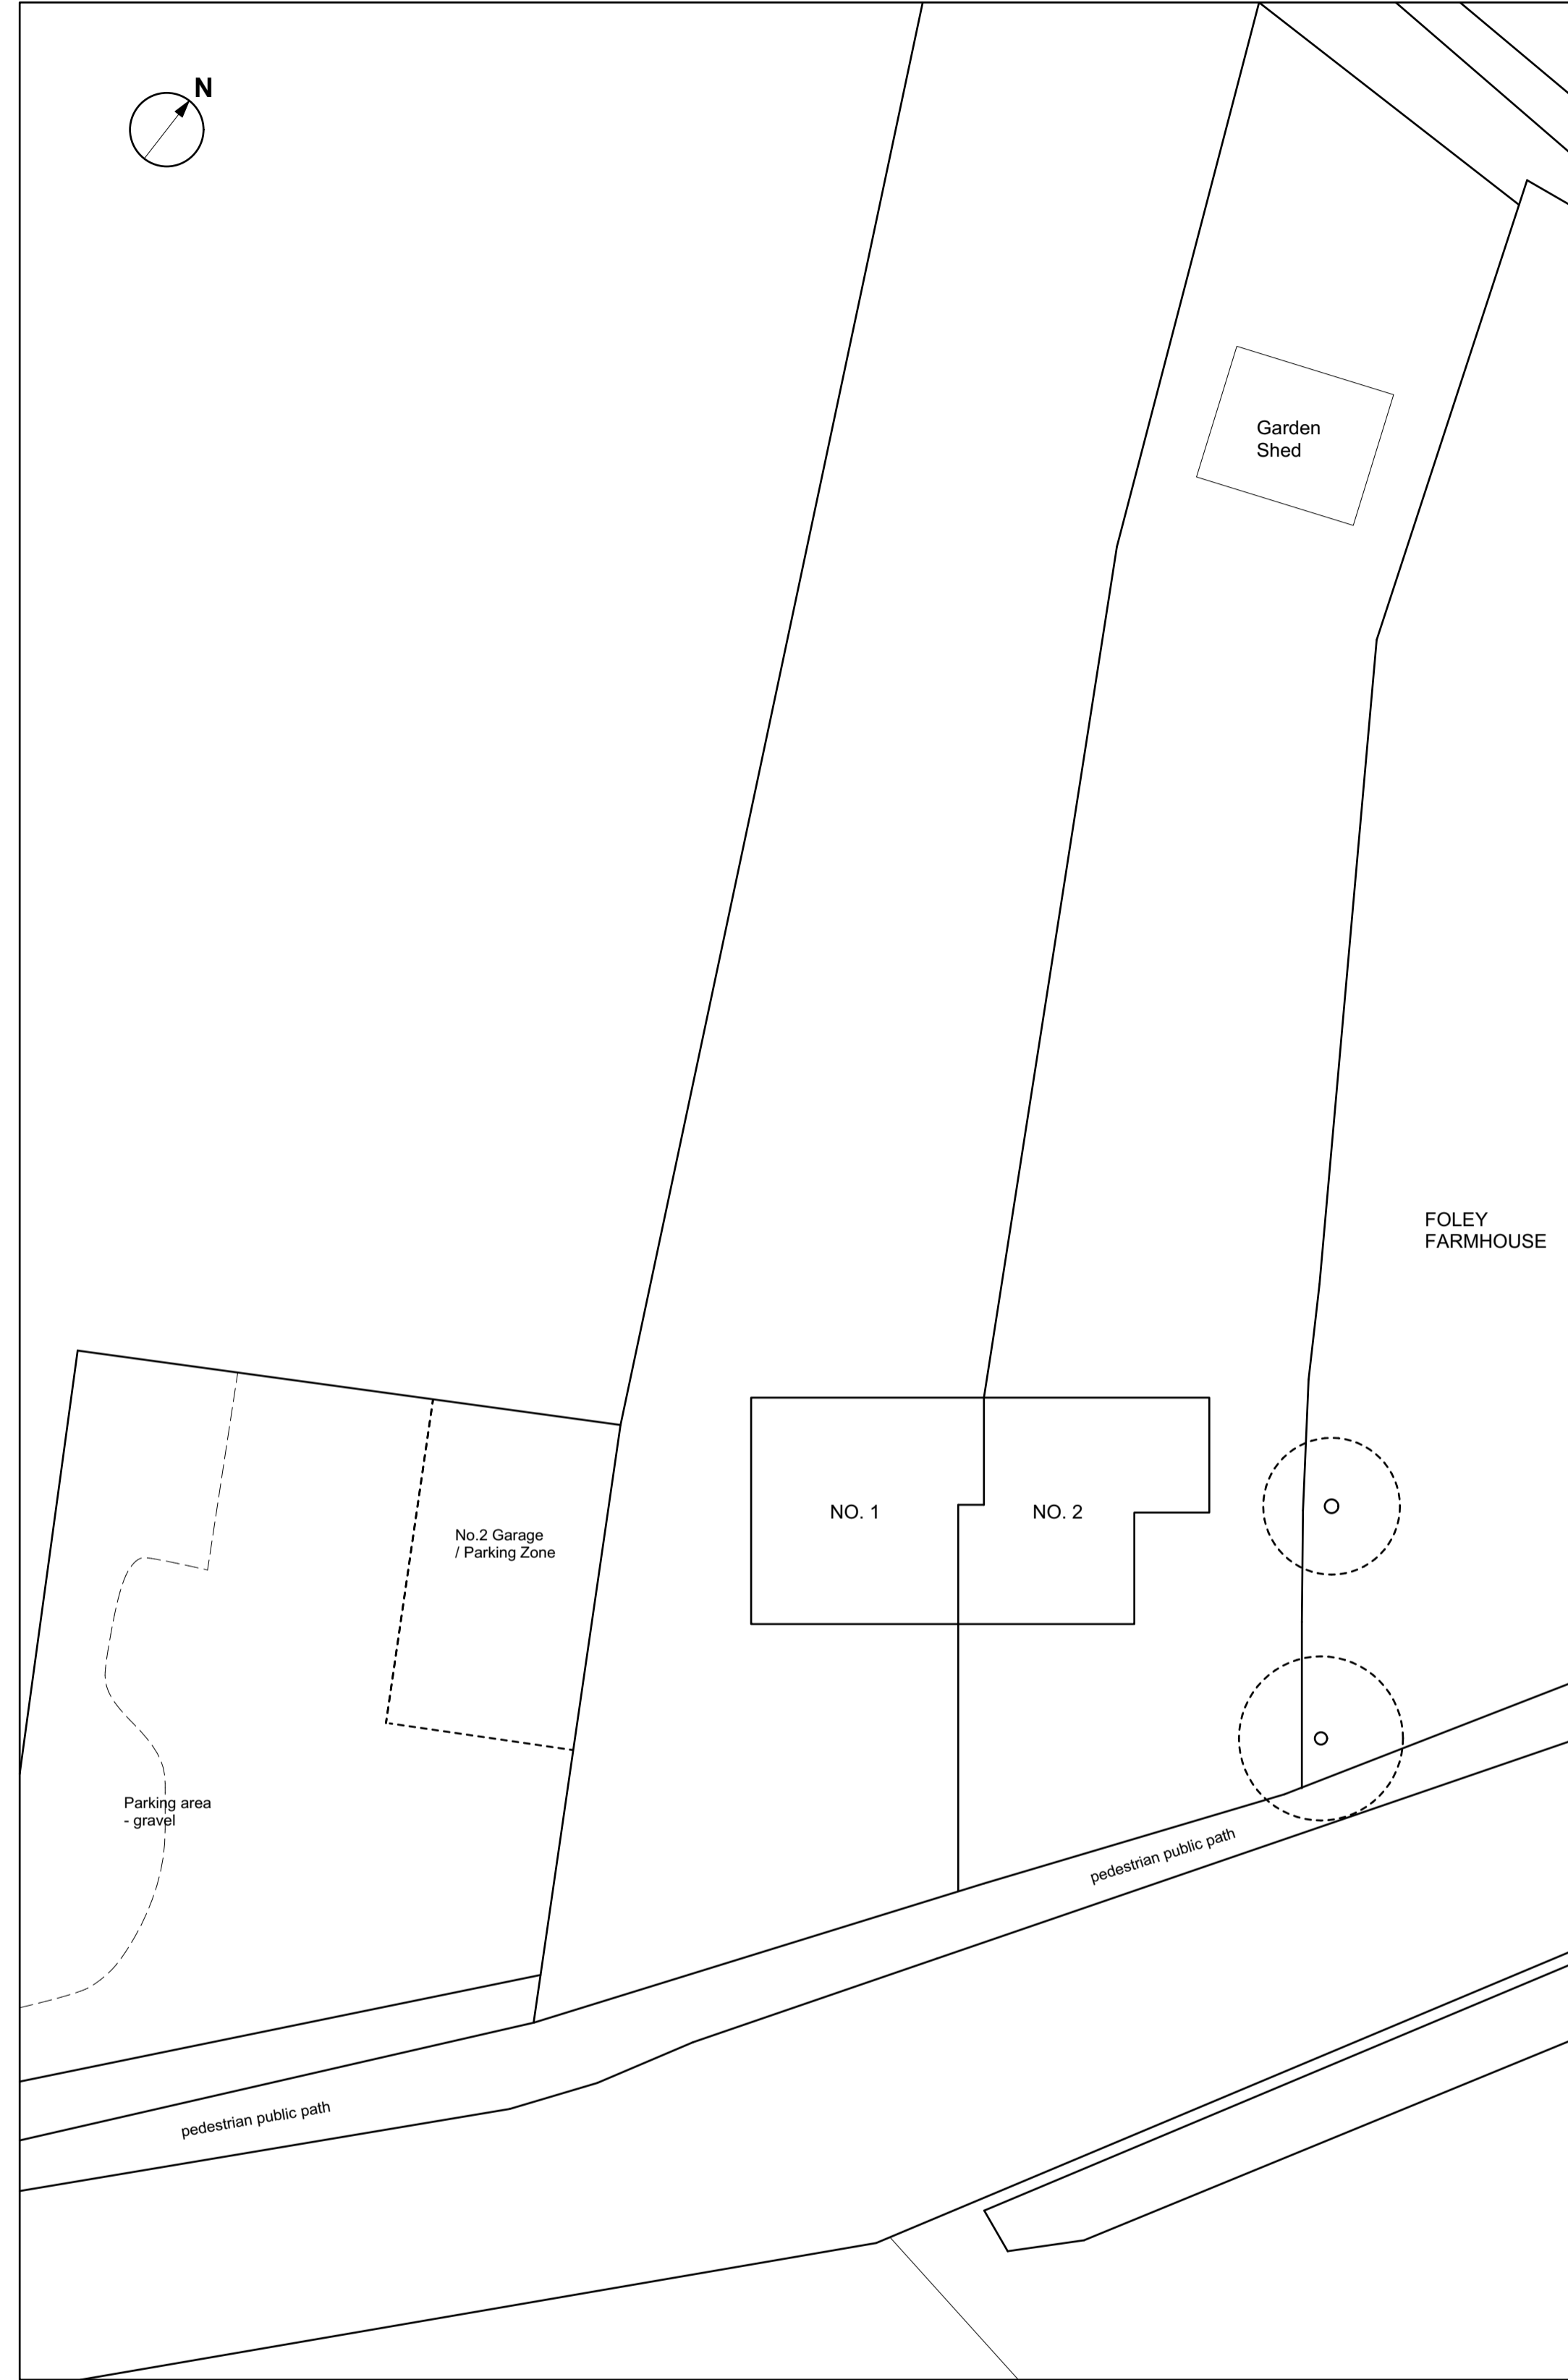

2. Foley Hill Cottages, Lower Street, Leeds, Kent, ME17 1TL

A SITE PLAN - Existing
Scale: 1:1250

B EXISTING - BLOCK PLAN
Scale: 1:200

C PROPOSED - BLOCK PLAN
Scale: 1:200

Project : **2 FOLEY HILL COTTAGES,
LOWER STREET, LEEDS
KENT ME17 1TL**

Project No:
000

Drawing title : **SITE PLAN -**

Date	Drg No	Revision
Feb 2021	PL - 000	B

Scale	1:2500 @ A3 (1:1250 @ A1)
	1:200 @ A1