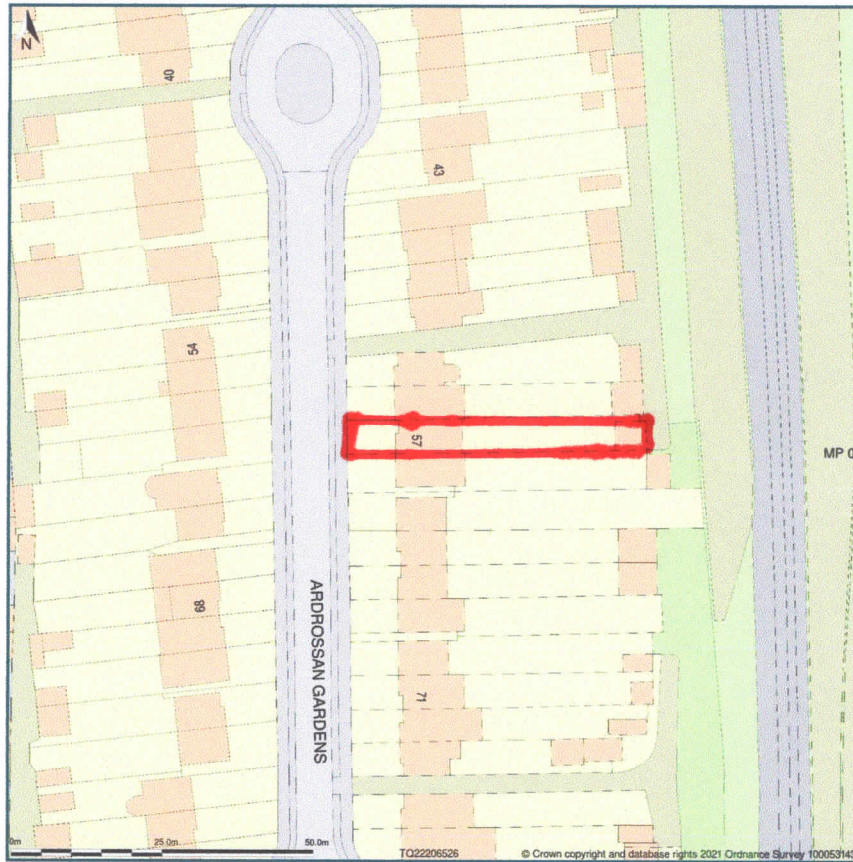

57, Ardrossan Gardens, Worcester Park, Surrey, KT4 7AX

Site Plan shows area bounded by: 522135.27, 165192.22 522276.69, 165333.64 (at a scale of 1:1250), OSGridRef: TQ22206526. The representation of a road, track or path is no evidence of a right of way. The representation of features as lines is no evidence of a property boundary.

Produced on 14th Apr 2021 from the Ordnance Survey National Geographic Database and incorporating surveyed revision available at this date. Reproduction in whole or part is prohibited without the prior permission of Ordnance Survey. © Crown copyright 2021. Supplied by [www.buyaplan.co.uk](http://www.buyaplan.co.uk) a licensed Ordnance Survey partner (100053143). Unique plan reference: #00621784-3DD74F