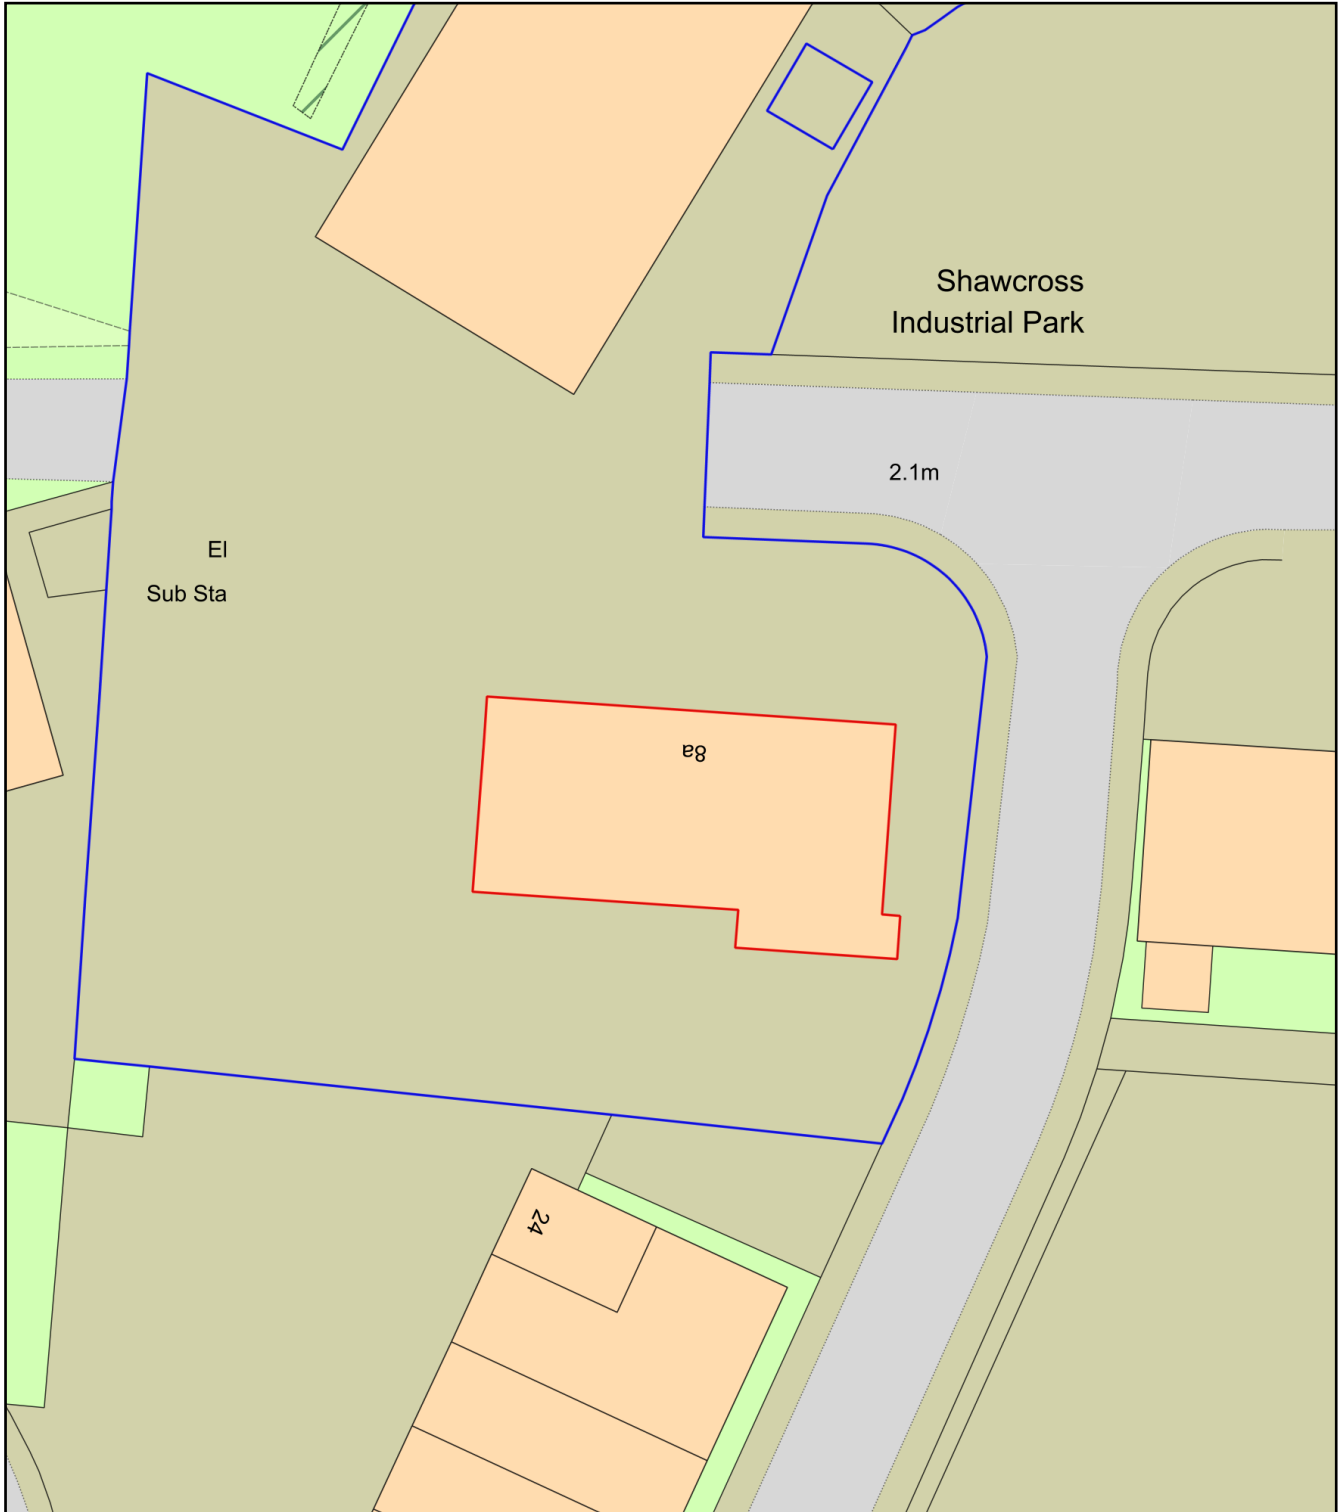

# Akworth Road

Plan Produced for: Akworth Road

Date Produced: 16 Apr 2021

Plan Reference Number: TQRQM20350121443273

Scale: 1:500 @ A4