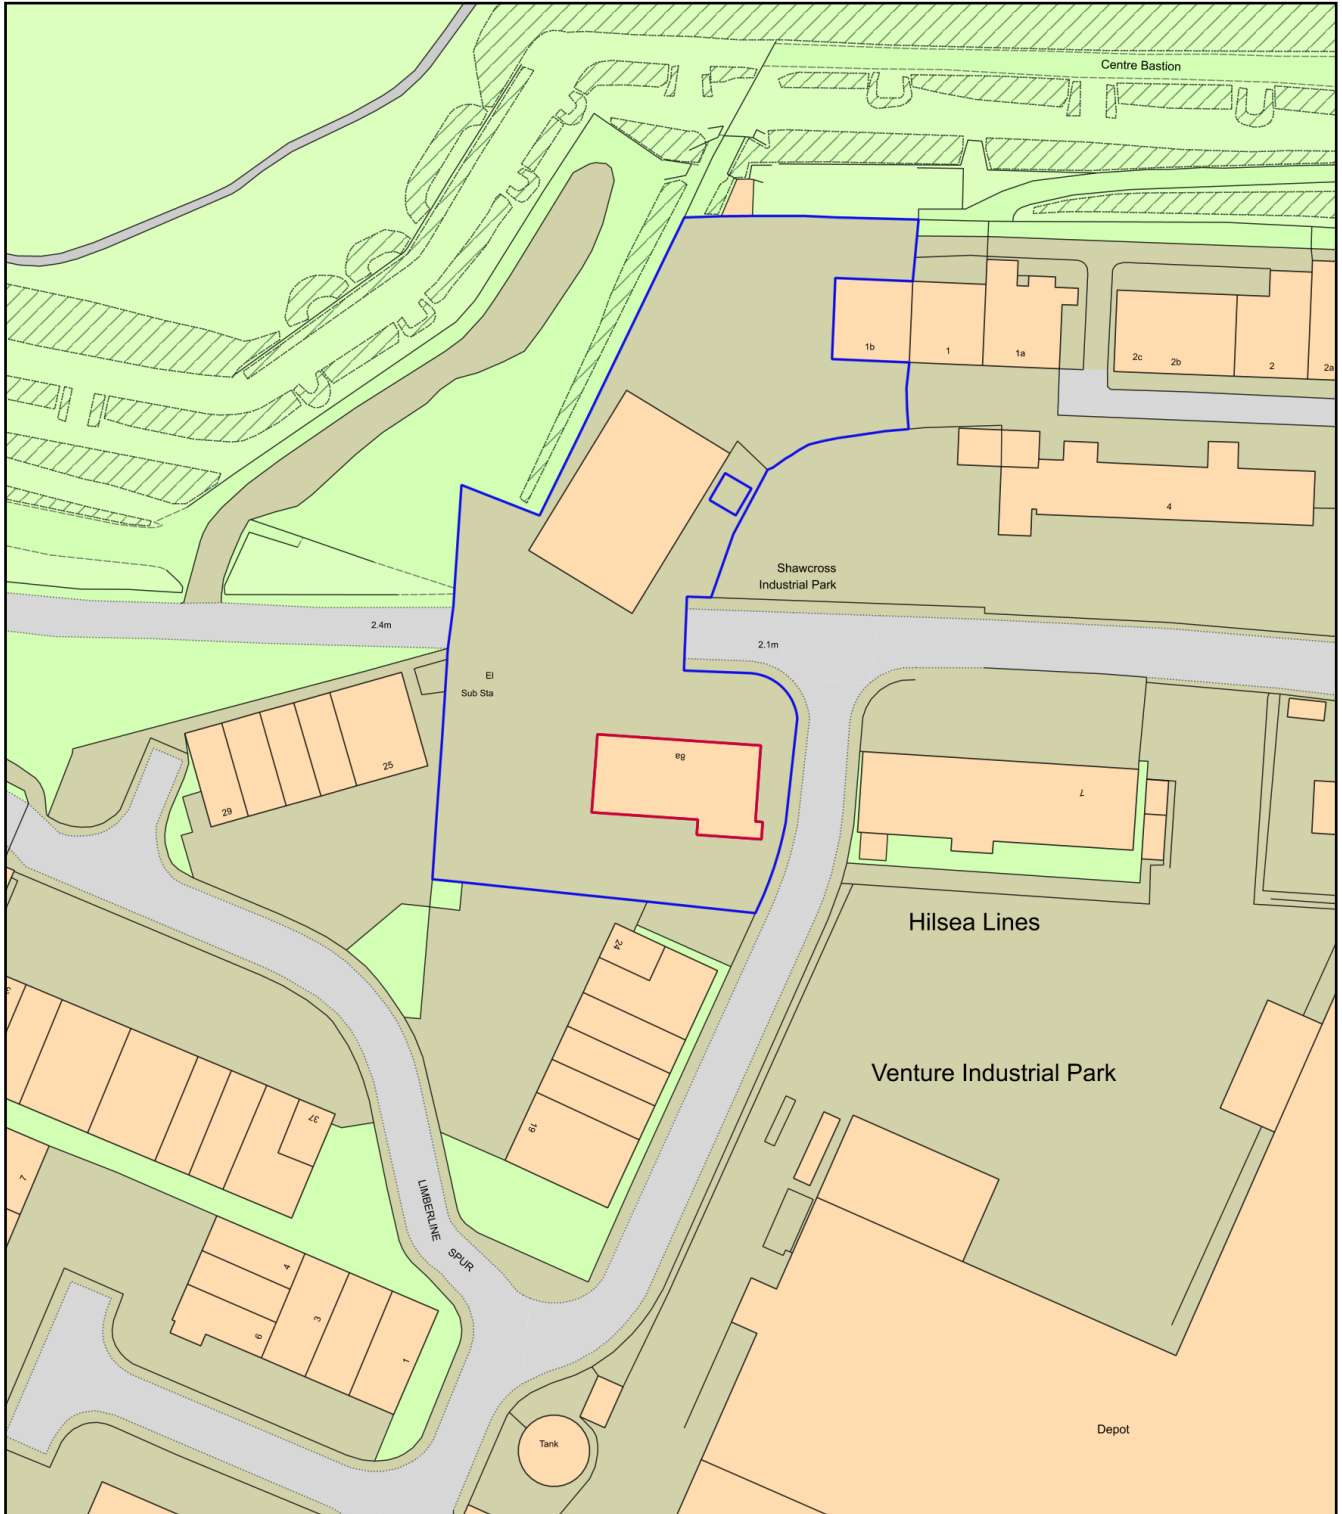

Akworth Road - Location Plan

Plan Produced for: Akworth Road

Date Produced: 16 Apr 2021

Plan Reference Number: TQRQM20350122416241

Scale: 1:1250 @ A4