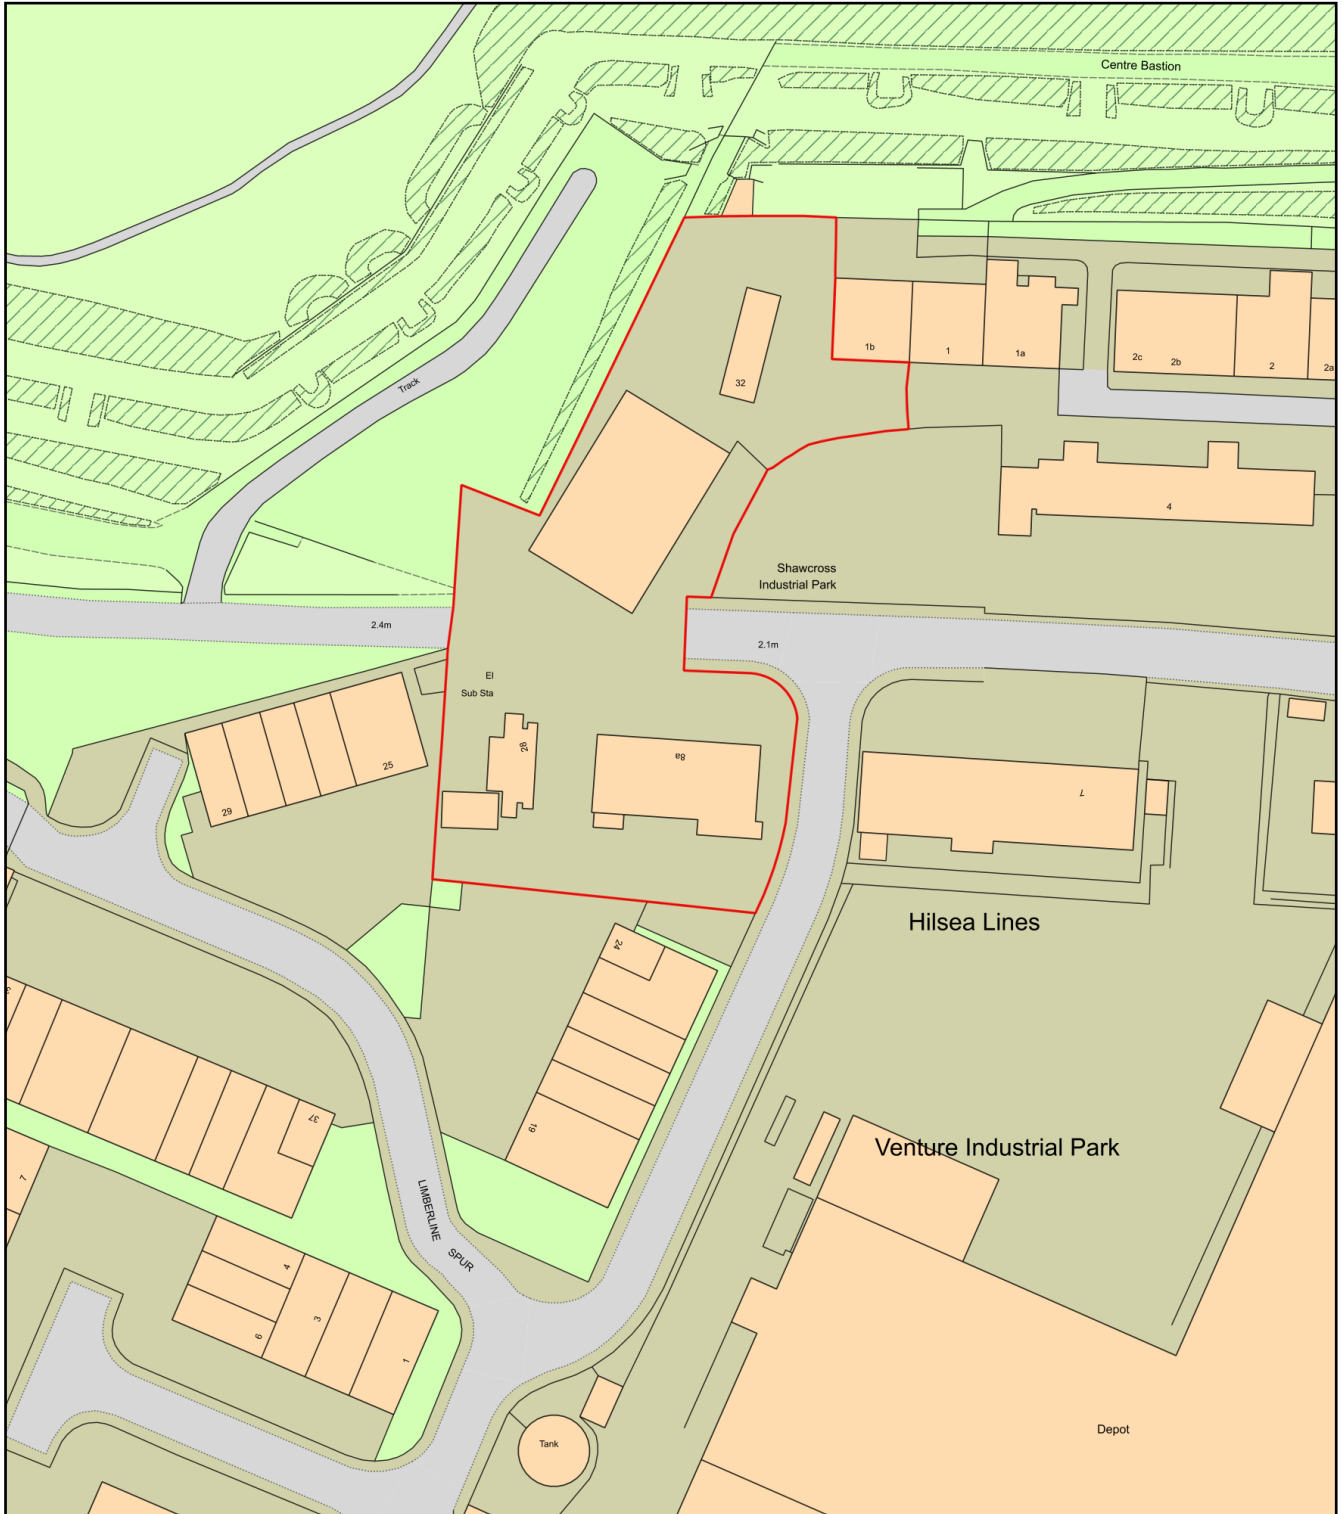

# Akworth Road - Location Plan

Plan Produced for: Akworth Road

Date Produced: 15 Dec 2020

Plan Reference Number: TQRQM20350122416241

Scale: 1:1250 @ A4