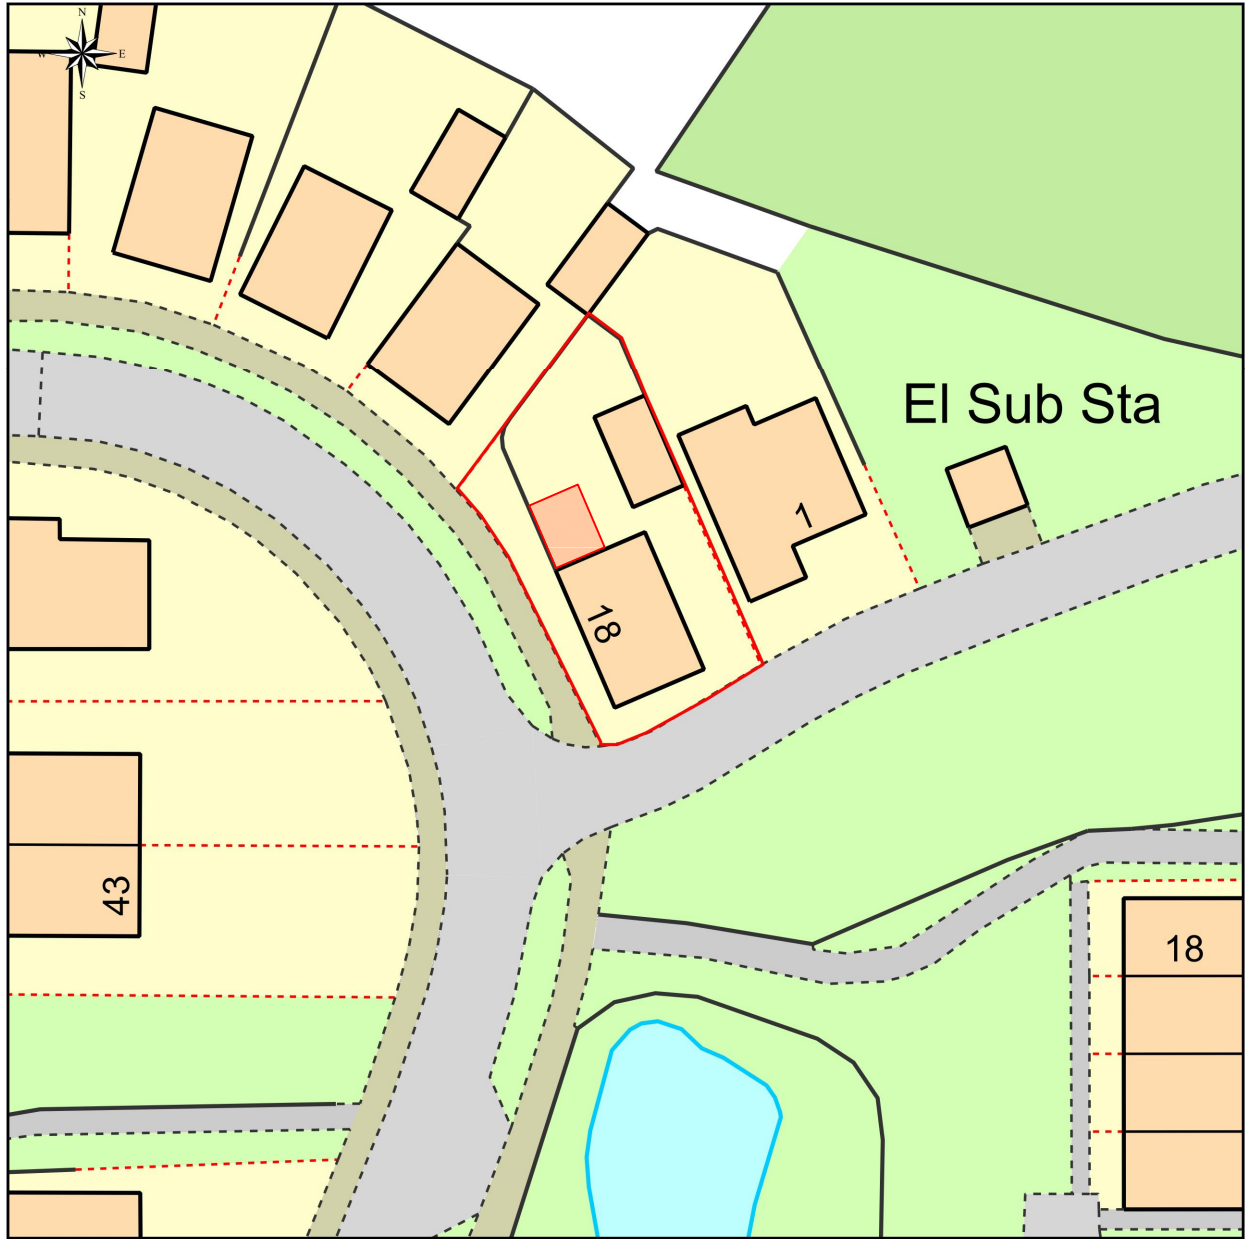

# Site Plan/Block Plan 18 Great Threads TN120FN

## Proposed

This Plan includes the following Licensed Data: OS MasterMap Colour PDF Site Plan/Block Plan by the Ordnance Survey National Geographic Database and incorporating surveyed revision available at the date of production. Reproduction in whole or in part is prohibited without the prior permission of Ordnance Survey. The representation of a road, track or path is no evidence of a right of way. The representation of features, as lines is no evidence of a property boundary. © Crown copyright and database rights, 2021. Ordnance Survey 0100031673

0m 5m 10m 15m 20m 25m 30m 35m 40m

Scale: 1:500, paper size: A4

 Indicates area of proposed construction

**emapsite**<sup>™</sup>  
plans