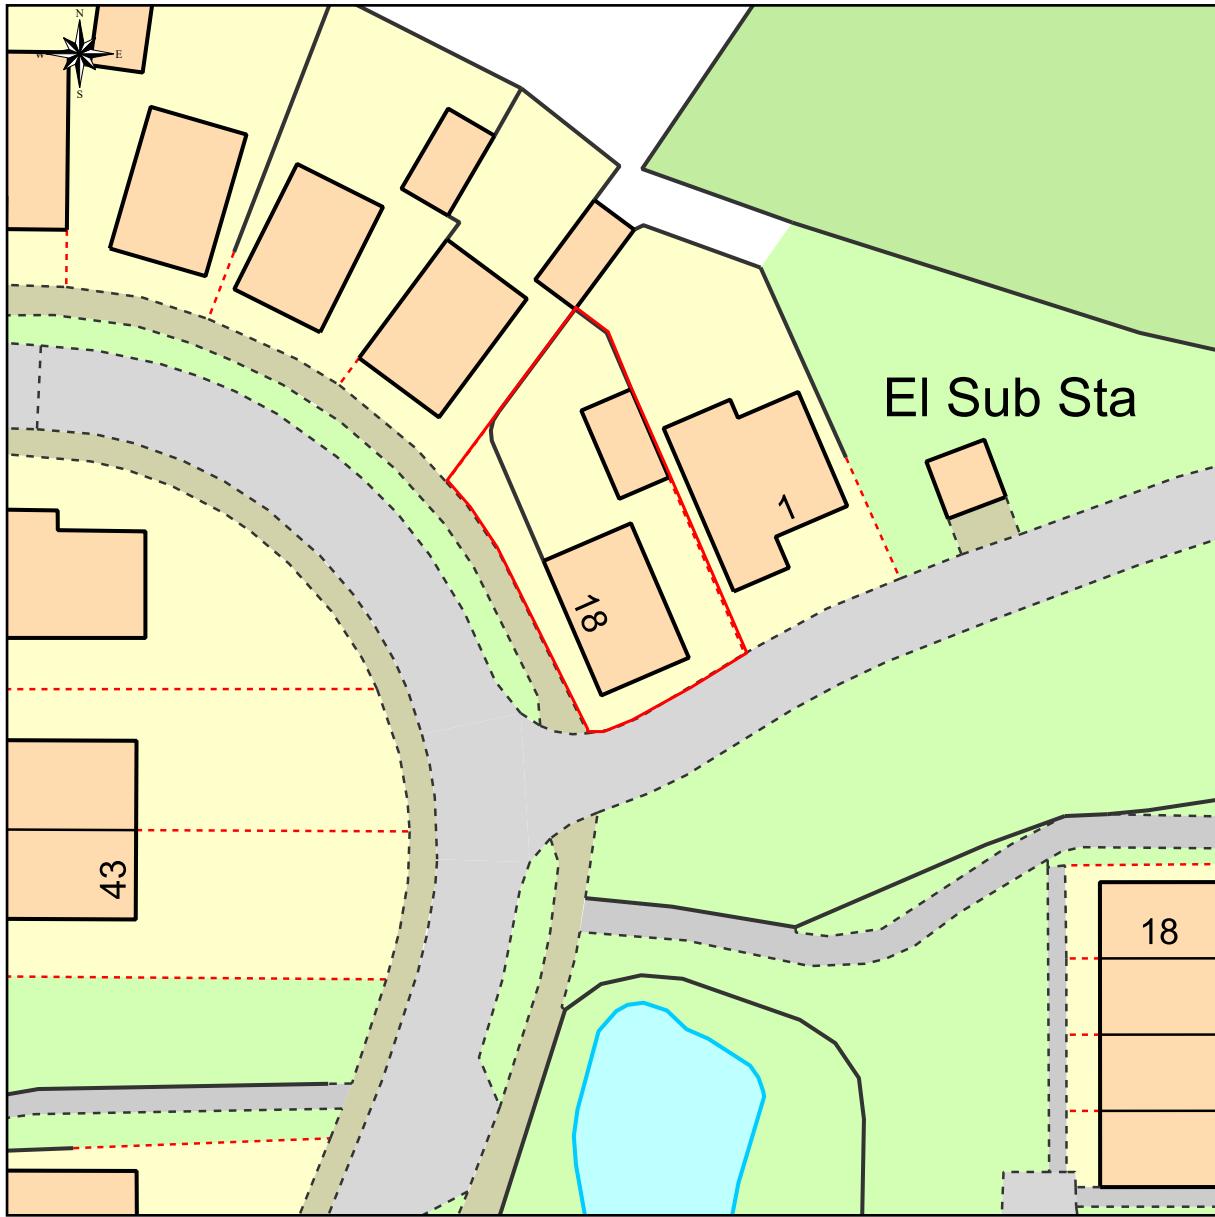

Site Plan/Block Plan 18 Great Threads TN120FN

This Plan includes the following Licensed Data: OS MasterMap Colour PDF Site Plan/Block Plan by the Ordnance Survey National Geographic Database and incorporating surveyed revision available at the date of production. Reproduction in whole or in part is prohibited without the prior permission of Ordnance Survey. The representation of a road, track or path is no evidence of a right of way. The representation of features, as lines is no evidence of a property boundary. © Crown copyright and database rights, 2021. Ordnance Survey 0100031673

0m 5m 10m 15m 20m 25m 30m 35m 40m

Scale: 1:500, paper size: A4

emapsite™
plans