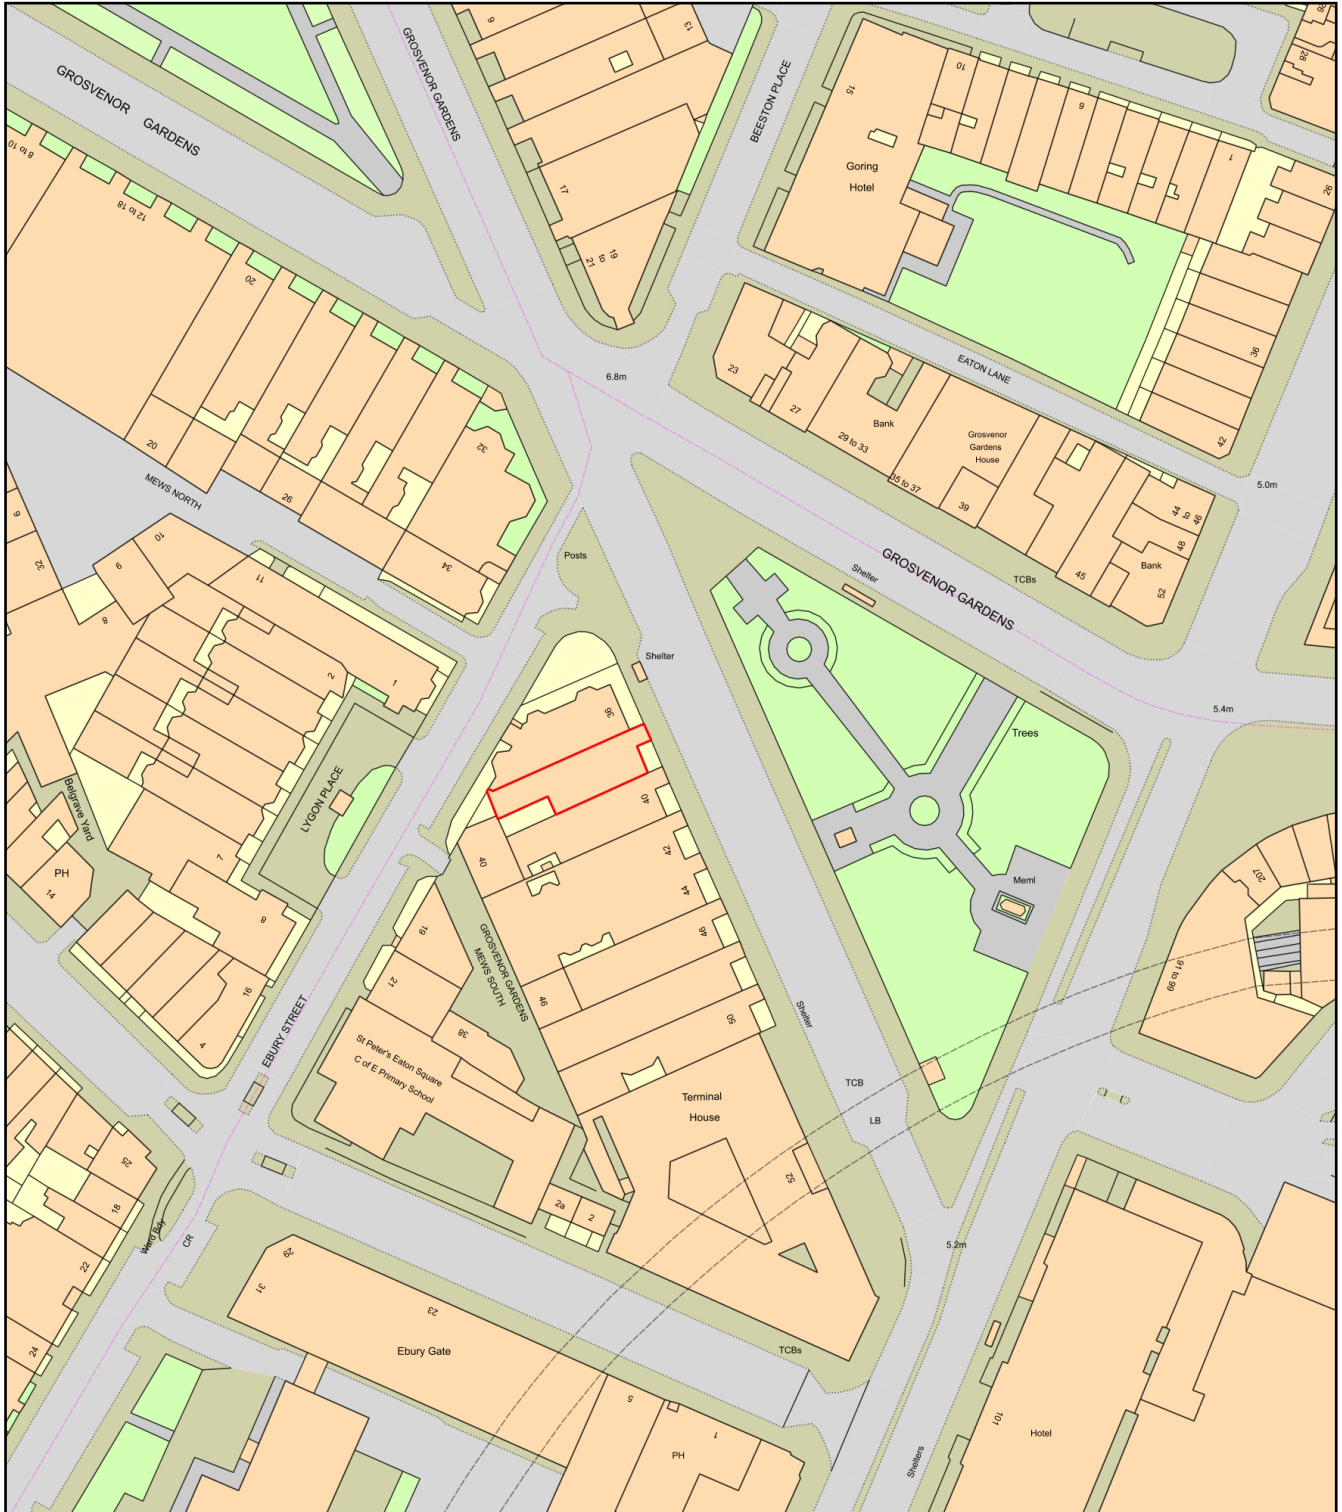

Location plan

Plan Produced for: Reply Ltd
Date Produced: 19 Apr 2021
Plan Reference Number: TQRQM21109115037794
Scale: 1:1250 @ A4