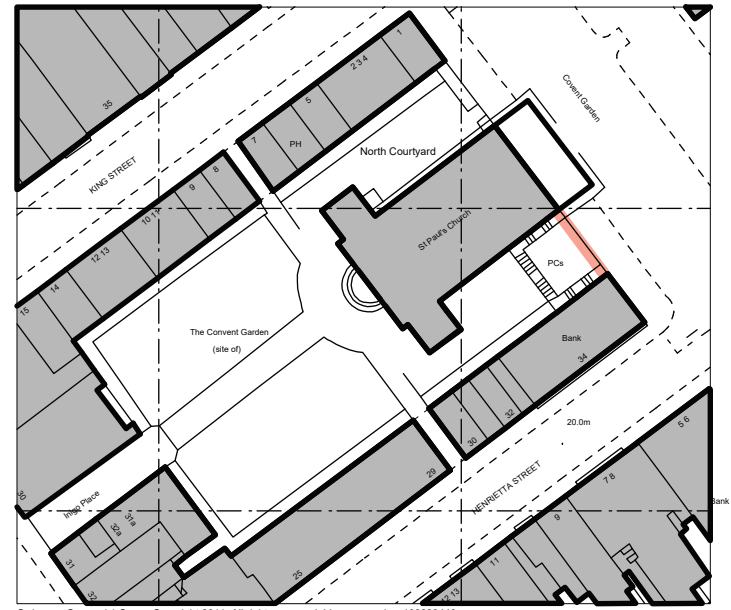

1:1250 Location Plan

Project:	St Paul's Church, Covent Garden	
Drawing Title:	Site Plan and Location Plan	
Drawing No.	2741/14	
Revision:		
Scale:	1:1250 at A4	March 2012
UPCHURCH ASSOCIATES	58 The Drive, High Barnet Herts EN5 4JQ	
	www.upchurch-architects.com