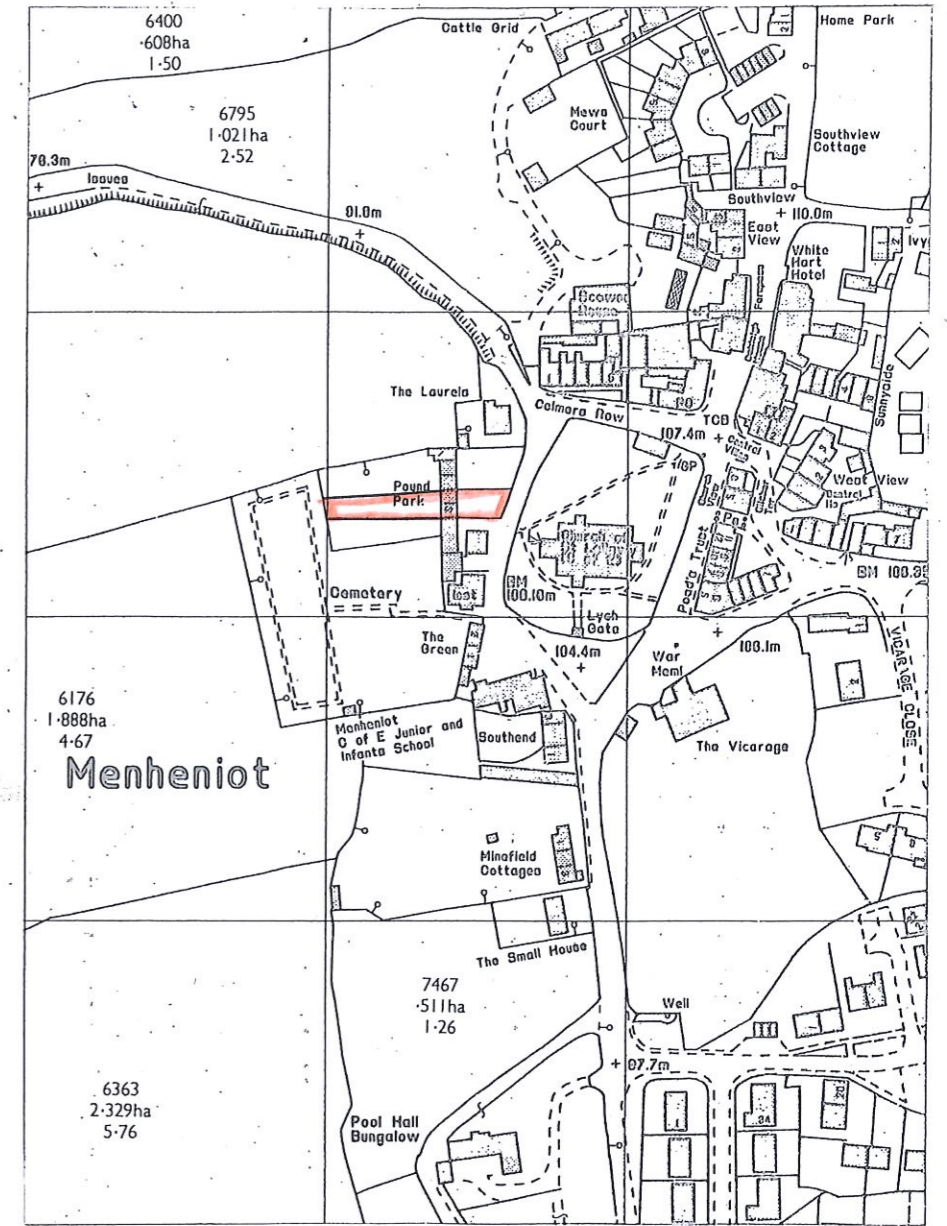

BLOCK PLAN

1:500

LOCATION PLAN

1:2500

<p>HONEYPOT COTTAGE 4 POUND PARK · MENHENIOT</p>			
Scale	North ↑	Drawing Number 221·4·1	Revision
<p>Bartram Deakin Associates CHARTERED ARCHITECTS Lisandra House, Fore Street, East Looe, Cornwall PL13 1AD Telephone and Facsimile : 01503 262571 e-mail : baarch@btconnect.com</p>			