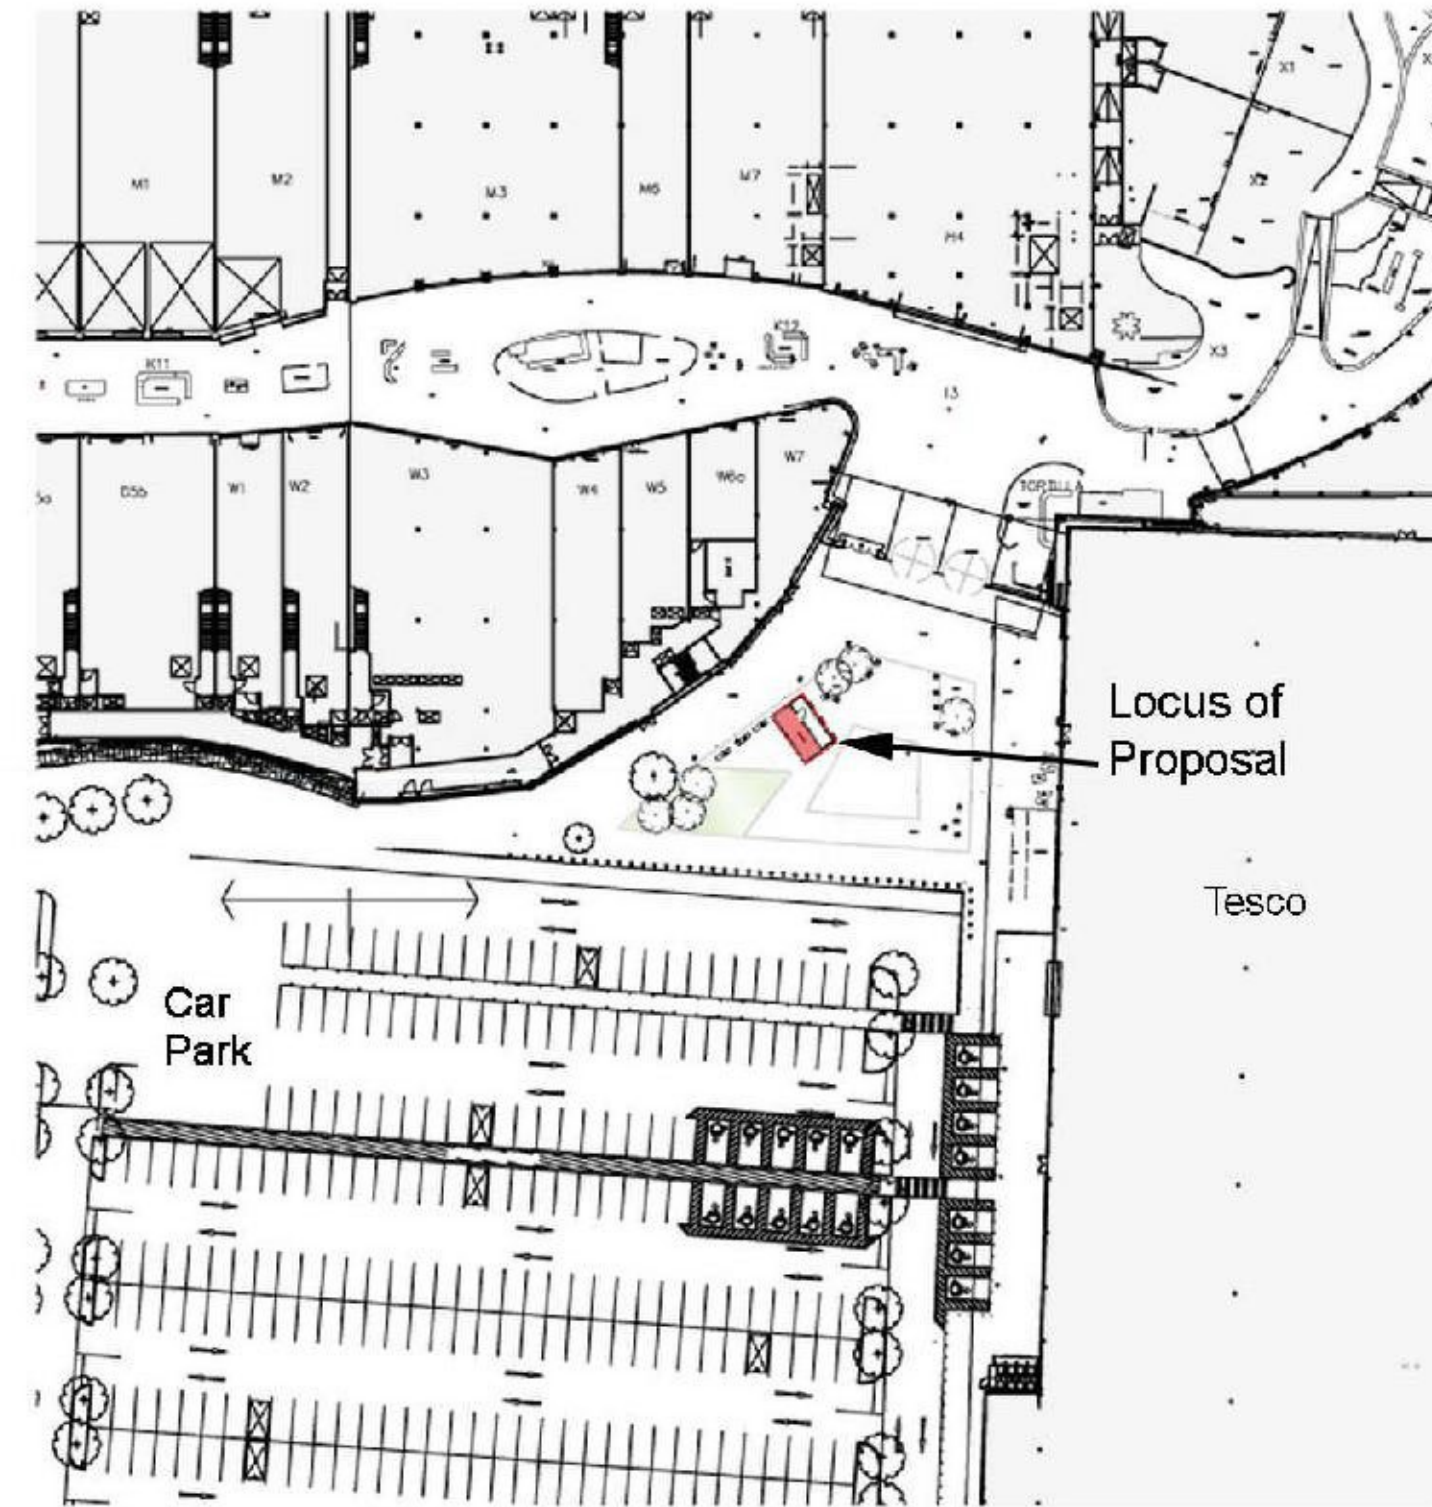

Block Plan

Scale 1/100

SCALE BAR

Location Plan

Scale 1/1250

SCALE BAR

Rev A 19/04/2021 Unit to be relocated off main entrance square.

Client : Guy & Beard Limited  
 Job : Proposed Pop up Barbers Unit  
 At : Silverburn Shopping Centre  
 Scale : 1/1250 & 1/100 @ A3  
 Drg : Location & Block Plan