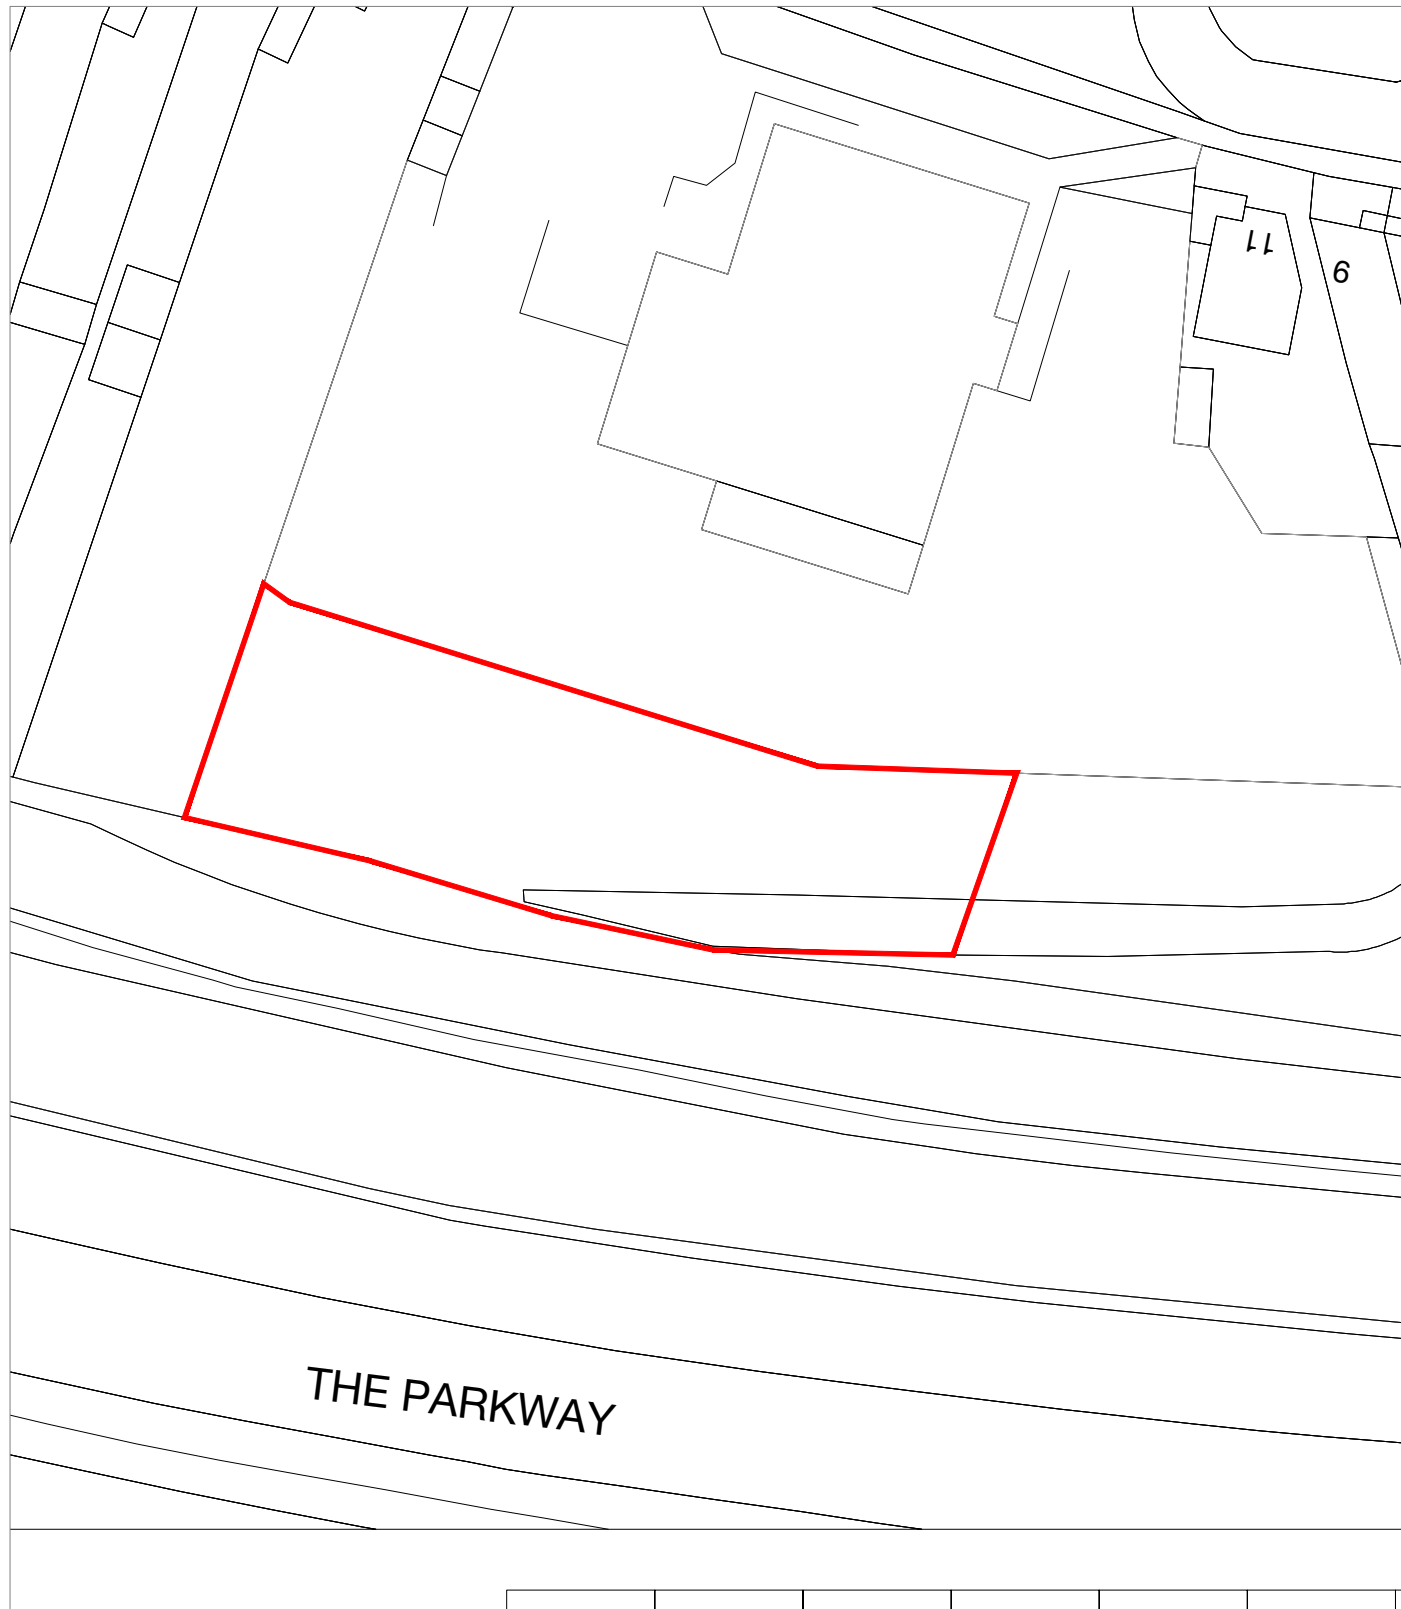

ReQuestAPlan  
 Map number: TQRQM21113160438277  
 Title: Location Plan  
 Map Produced for: Lignum Designs Limited  
 © Crown copyright and database rights 2021 OS 100042766  
 Project ID:  
 Date of Purchase: 23-04-2021  
 1 Years subscription from 23-04-2021 for 1 workstation.

Site Location plan  
 1:1250@A3

Site Block plan  
 1:500@A3

**General:**  
 All drawings are copyright  
 Do not scale from the drawing  
 Report any discrepancies or error to the Architect prior to work commencing  
 All dimensions to be checked on site

Notes:

Project:  
 15 Frogmore Avenue

Drawing title:  
 Site Location Plan

Date: 21/04/23	Scale: 1:1250 @ A3	
Job No: L7402	Drawing No: 000-010	Revision: P 01

LIGNUM DESIGNS Limited, www.lignumdesigns.net  
 Wotter, Devon, PL7 5HP. simon@lignumdesigns.net