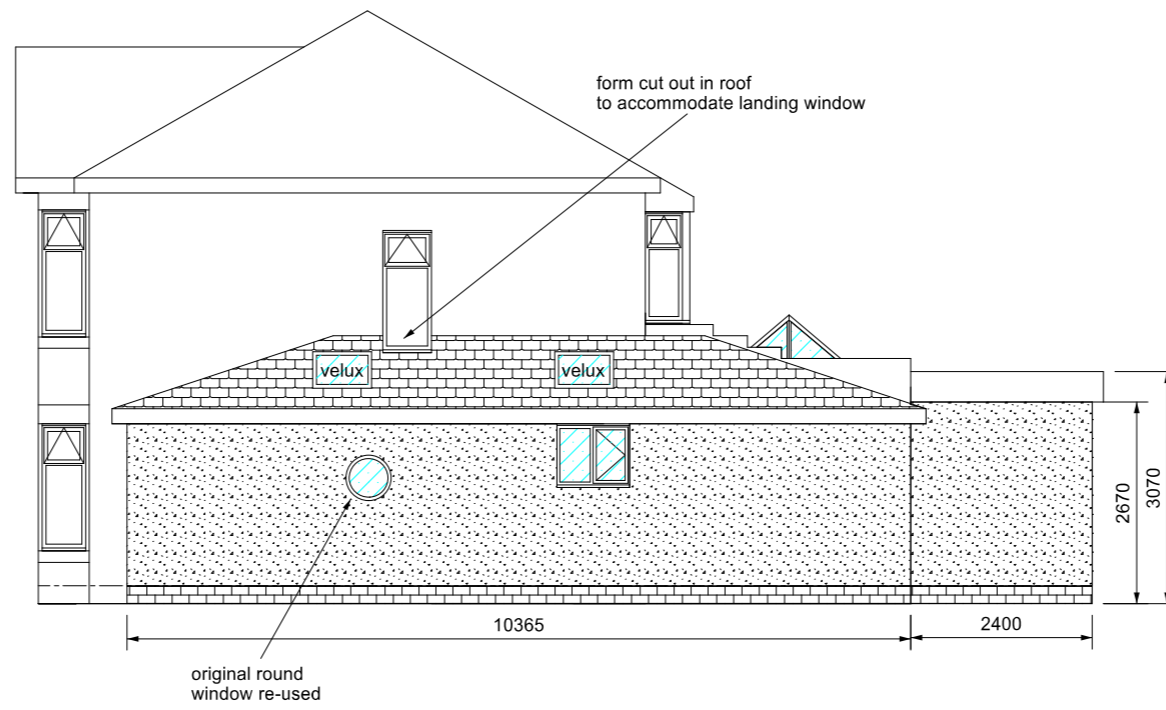

front

side

rear

floor

side

PROPOSED ELEVATION/FLOOR
 MRS JEAN HOLT
 65 KNOWLE AVENUE
 BLACKPOOL
 FY2 9TY
 SCALE 1:100 A3