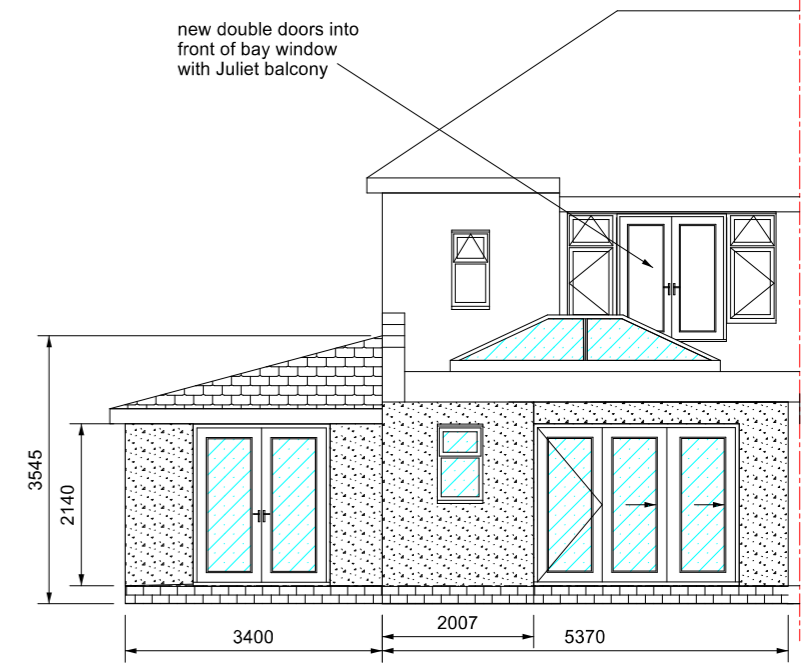

front

side

rear

floor

side

PROPOSED ELEVATION/FLOOR
 MRS JEAN HOLT
 65 KNOWLE AVENUE
 BLACKPOOL
 FY2 9TY
 SCALE 1:100 A3