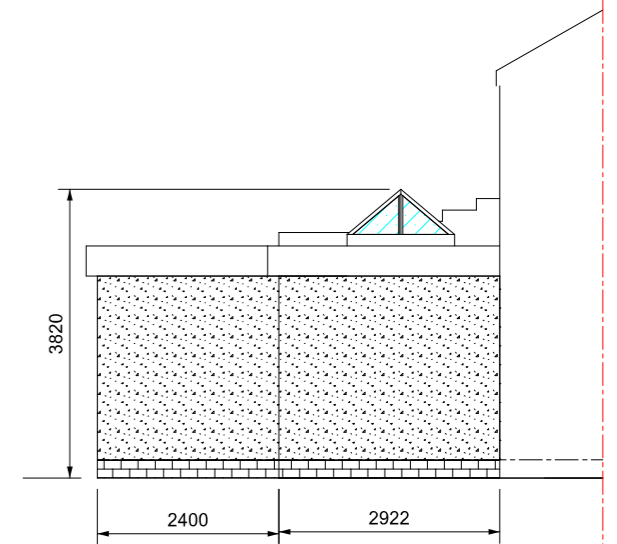

front

side

rear

floor

side

PROPOSED ELEVATION/FLOOR
 MRS JEAN HOLT
 65 KNOWLE AVENUE
 BLACKPOOL
 FY2 9TY
 SCALE 1:100 A3