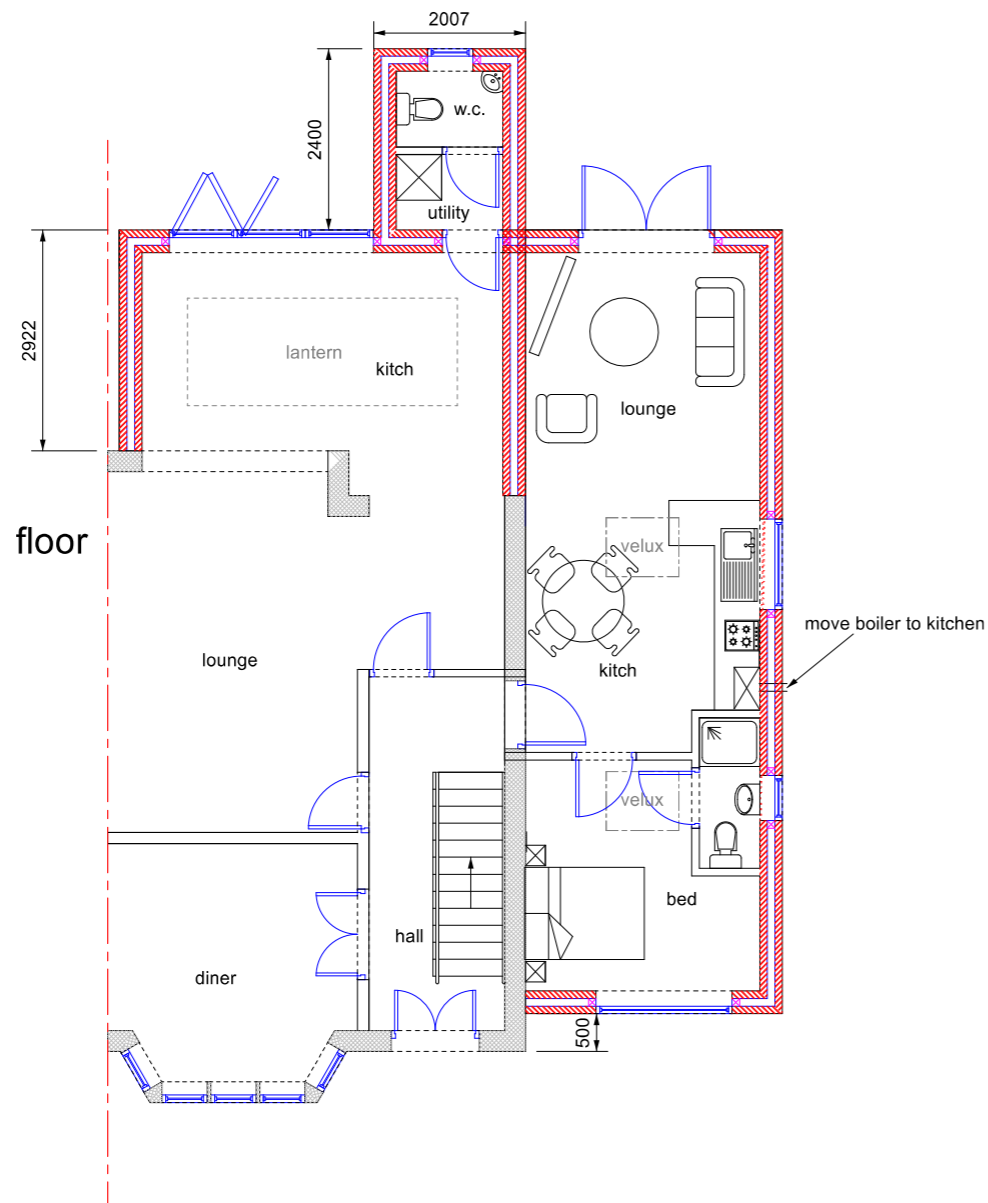

front

side

rear

floor

side

PROPOSED ELEVATION/FLOOR
 MRS JEAN HOLT
 65 KNOWLE AVENUE
 BLACKPOOL
 FY2 9TY
 SCALE 1:100 A3