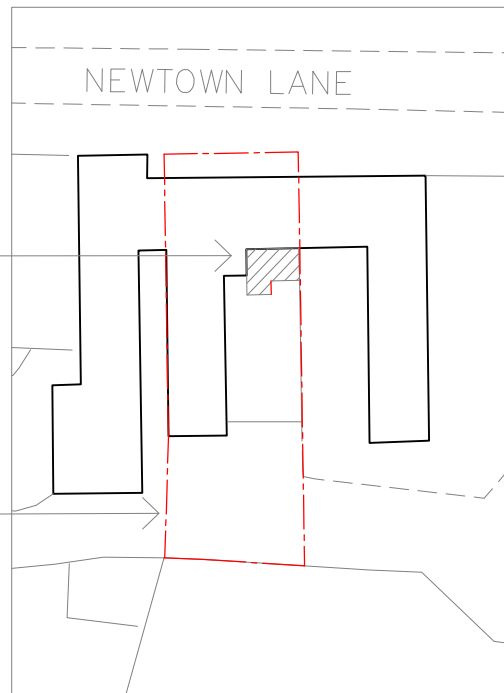

Location Plan

1:1250

Hatched area indicates proposed single storey extension

Dashed red line indicates boundary line

Site Plan

1:500

Location
 Wall Barn Farm
 Newtown Lane
 Belbroughton.
 DY9 9UR

Drawing Title
 Location Plan

Date
 Mar 2021

Scale Size Drg No Rev
 1:1250 A4 01