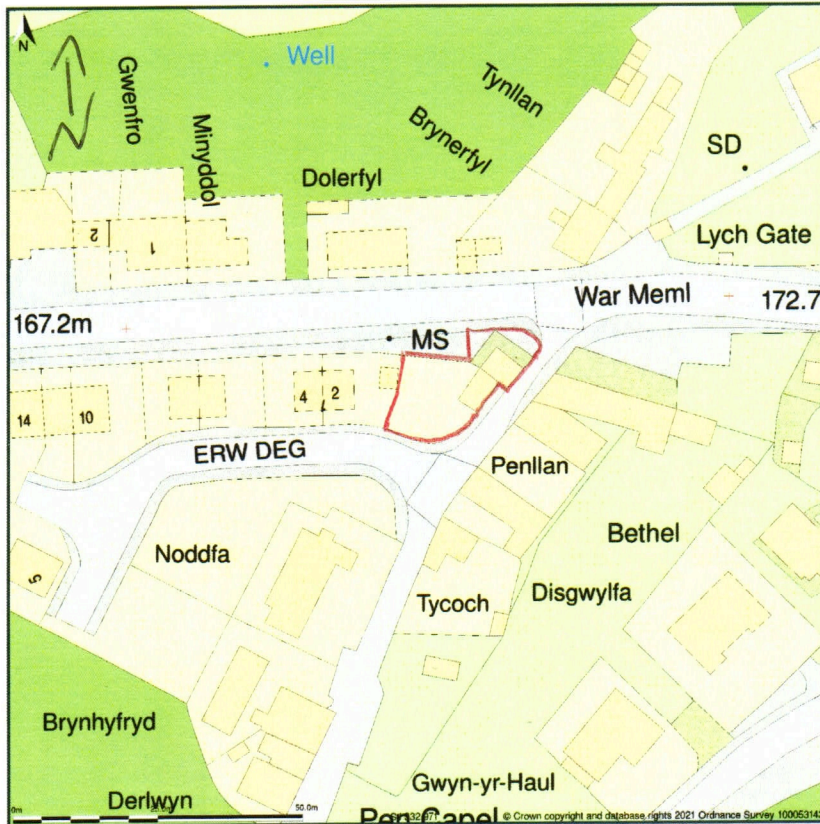

**Celfi Ty Hapus, Corner Shop, U2348 From Junction With C2031 To Junction With A458t, Llanerfyl, Welshpool, Powys, SY21 0EP**

Site Plan shows area bounded by: 303258.21, 309644.85 303399.63, 309786.27 (at a scale of 1:1250), OSGridRef: SJ 332 971. The representation of a road, track or path is no evidence of a right of way. The representation of features as lines is no evidence of a property boundary.

Produced on 16th Apr 2021 from the Ordnance Survey National Geographic Database and incorporating surveyed revision available at this date. Reproduction in whole or part is prohibited without the prior permission of Ordnance Survey. © Crown copyright 2021. Supplied by www.buyaplan.co.uk a licensed Ordnance Survey partner (100053143). Unique plan reference: #00615133-66C1FB