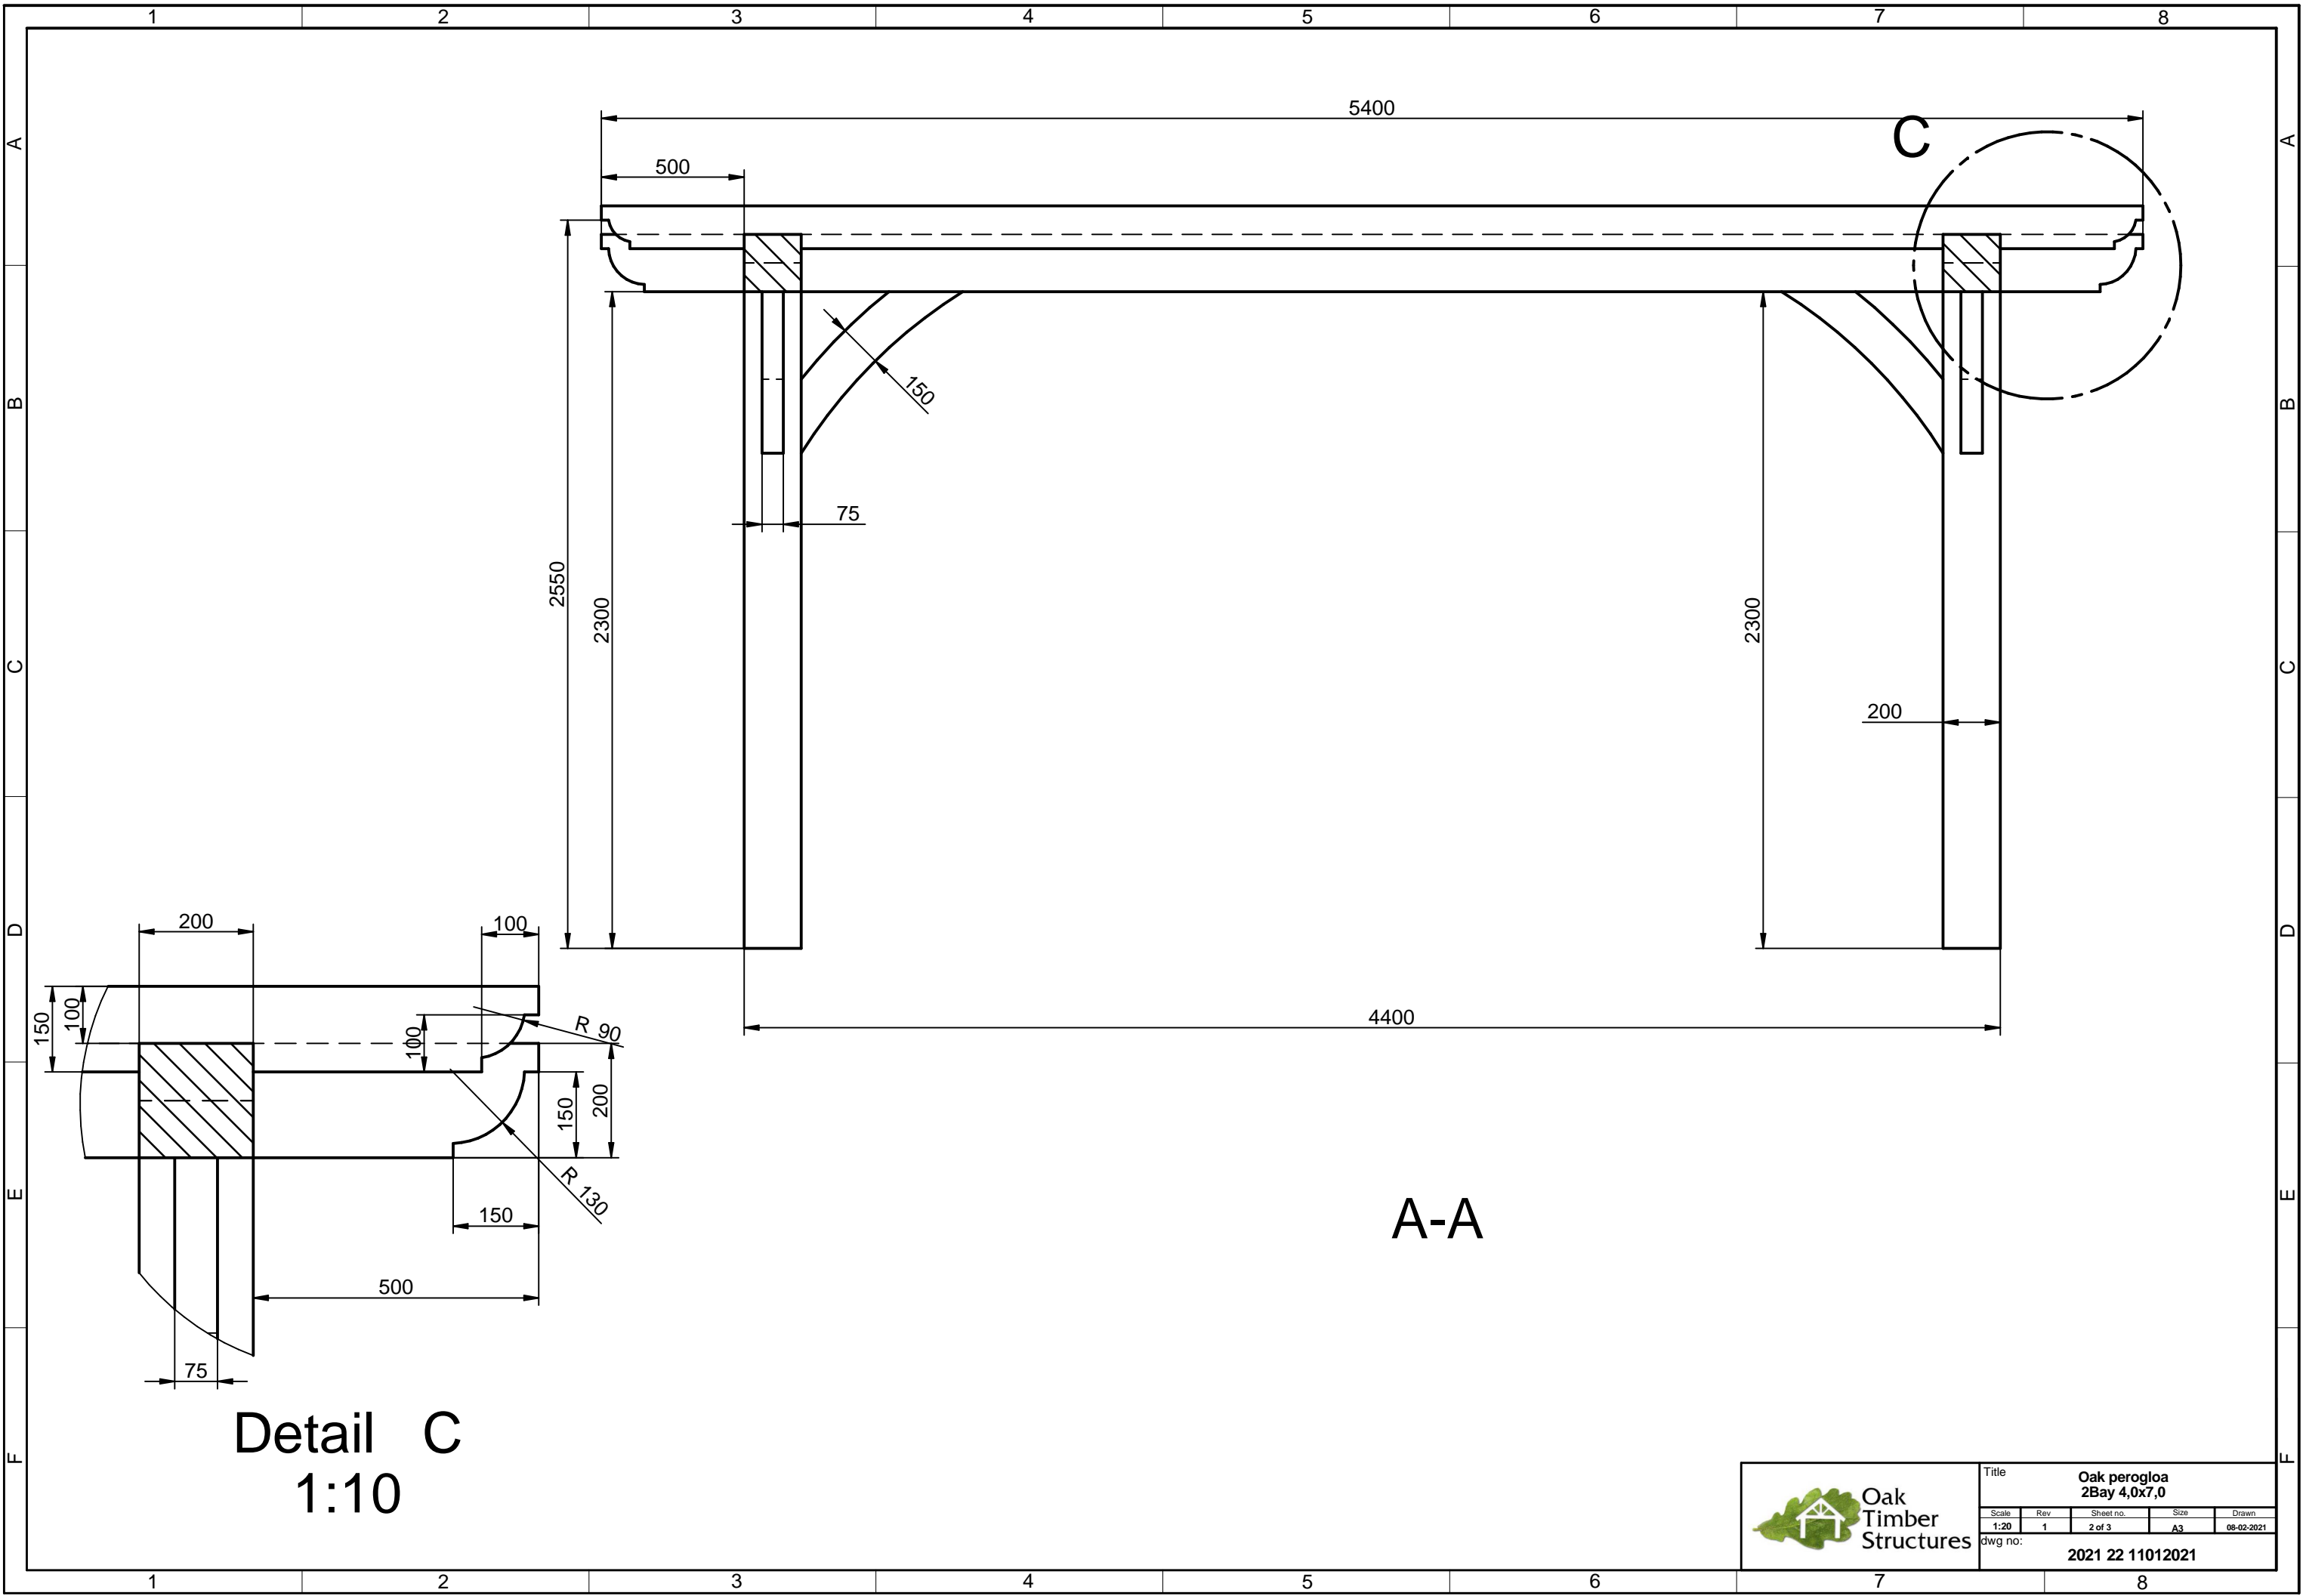

B-B
1:50

Title				
Oak perogloa 2Bay 4,0x7,0				
Scale	Rev	Sheet no.	Size	Drawn
1:50	1	1 of 3	A3	08-02-2021
dwg no: 2021 22 11012021				

A-A

Detail C
1:10

		Title			
		Oak perogloa 2Bay 4,0x7,0			
Scale	Rev	Sheet no.	Size	Drawn	
1:20	1	2 of 3	A3	08-02-2021	
dwg no:		2021 22 11012021			

Oak
Timber
Structures

Title				
Oak perogloa 2Bay 4,0x7,0				
Scale	Rev	Sheet no.	Size	Drawn
1:50	1	3 of 3	A3	08-02-2021
dwg no: 2021 22 11012021				