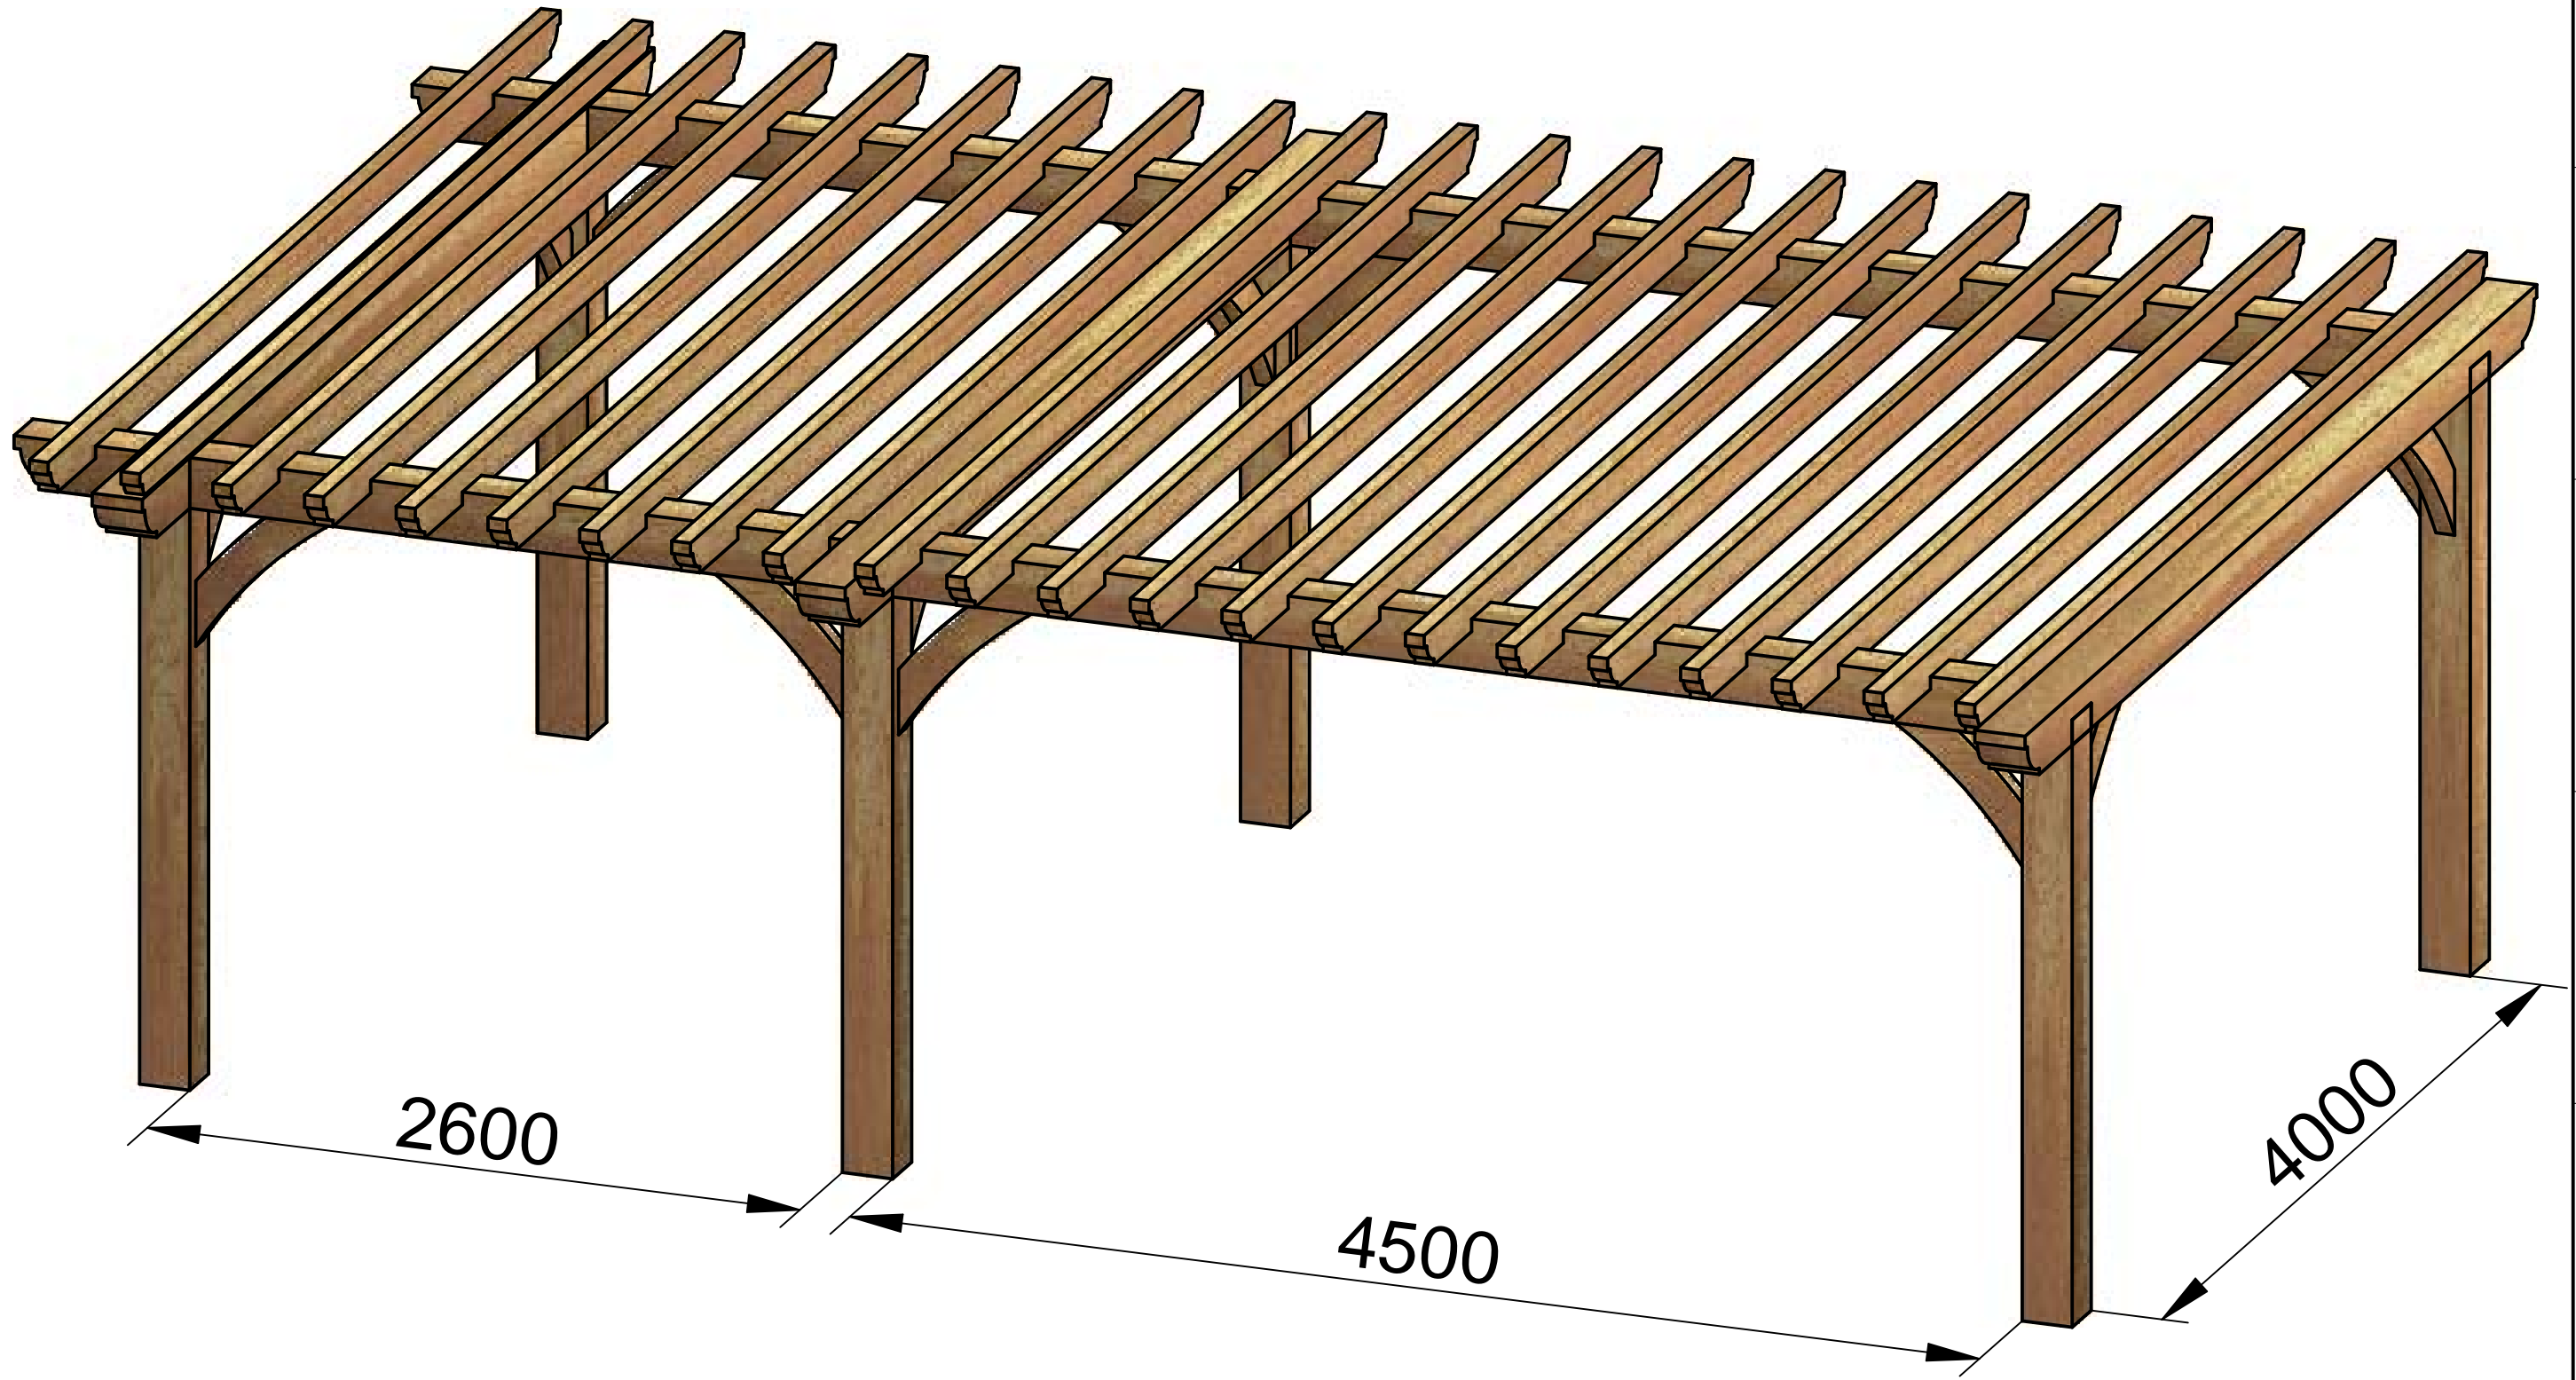

B-B
1:50

Title				
Oak perogloa 2Bay 4,0x7,0				
Scale	Rev	Sheet no.	Size	Drawn
1:50	1	1 of 3	A3	08-02-2021
dwg no: 2021 22 11012021				

A-A

Detail C
1:10

		Title			
		Oak perogloa 2Bay 4,0x7,0			
Scale	Rev	Sheet no.	Size	Drawn	
1:20	1	2 of 3	A3	08-02-2021	
dwg no:		2021 22 11012021			

Oak
Timber
Structures

Title				
Oak perogloa 2Bay 4,0x7,0				
Scale	Rev	Sheet no.	Size	Drawn
1:50	1	3 of 3	A3	08-02-2021
dwg no: 2021 22 11012021				