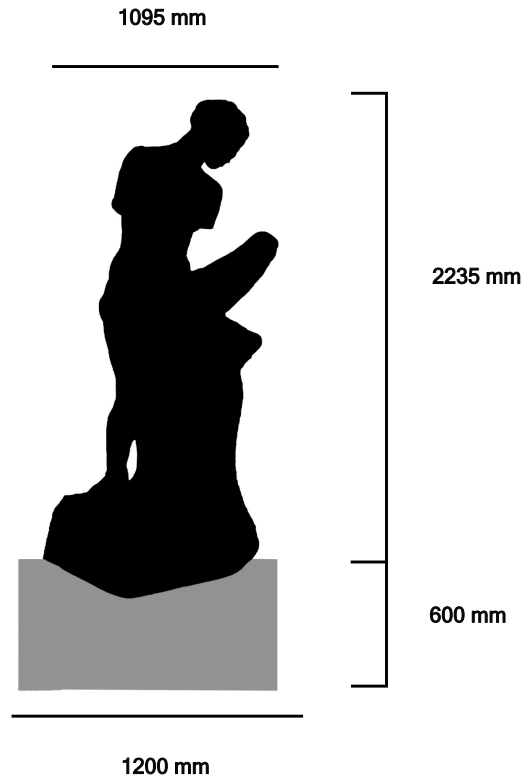

Sculpture: 2235 x 900 x 1095 mm, Weight: 520 Kg.

Plinth 600 x 1400 x 1200 mm. Weight: 2.300Kg.

Total Measurements: 2830 x 2300 x 2295 mm

Total Weight: 2,820 Kg.

(Measurements: Height x Length x Width)

Scale 1:50

Proyect	Muse Whistler	Date	OF
Plane	Side view - Dimensions	Uds	Fases de Fabricación: