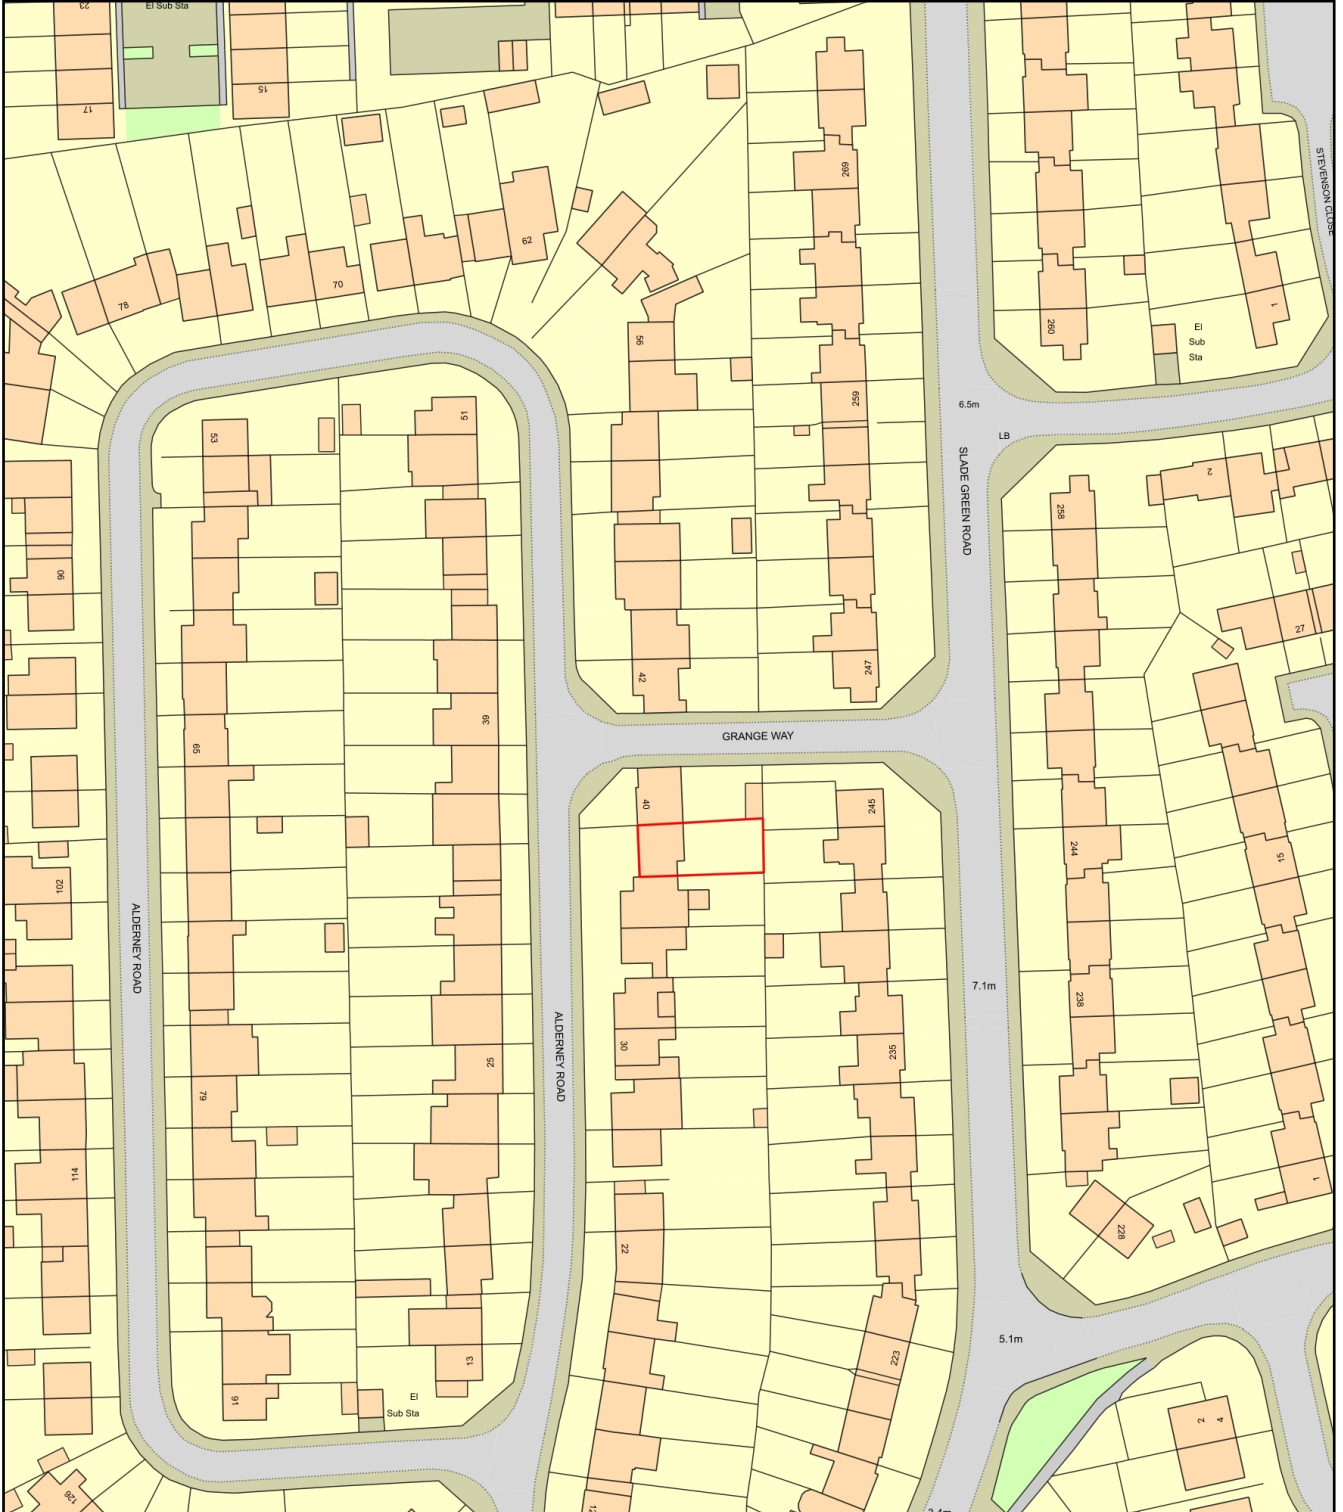

38 Alderney Road DA8 2JD

Plan Produced for: O A Falusi Ltd

Date Produced: 29 Mar 2021

Plan Reference Number: TQRQM21088005501946

Scale: 1:1250 @ A4