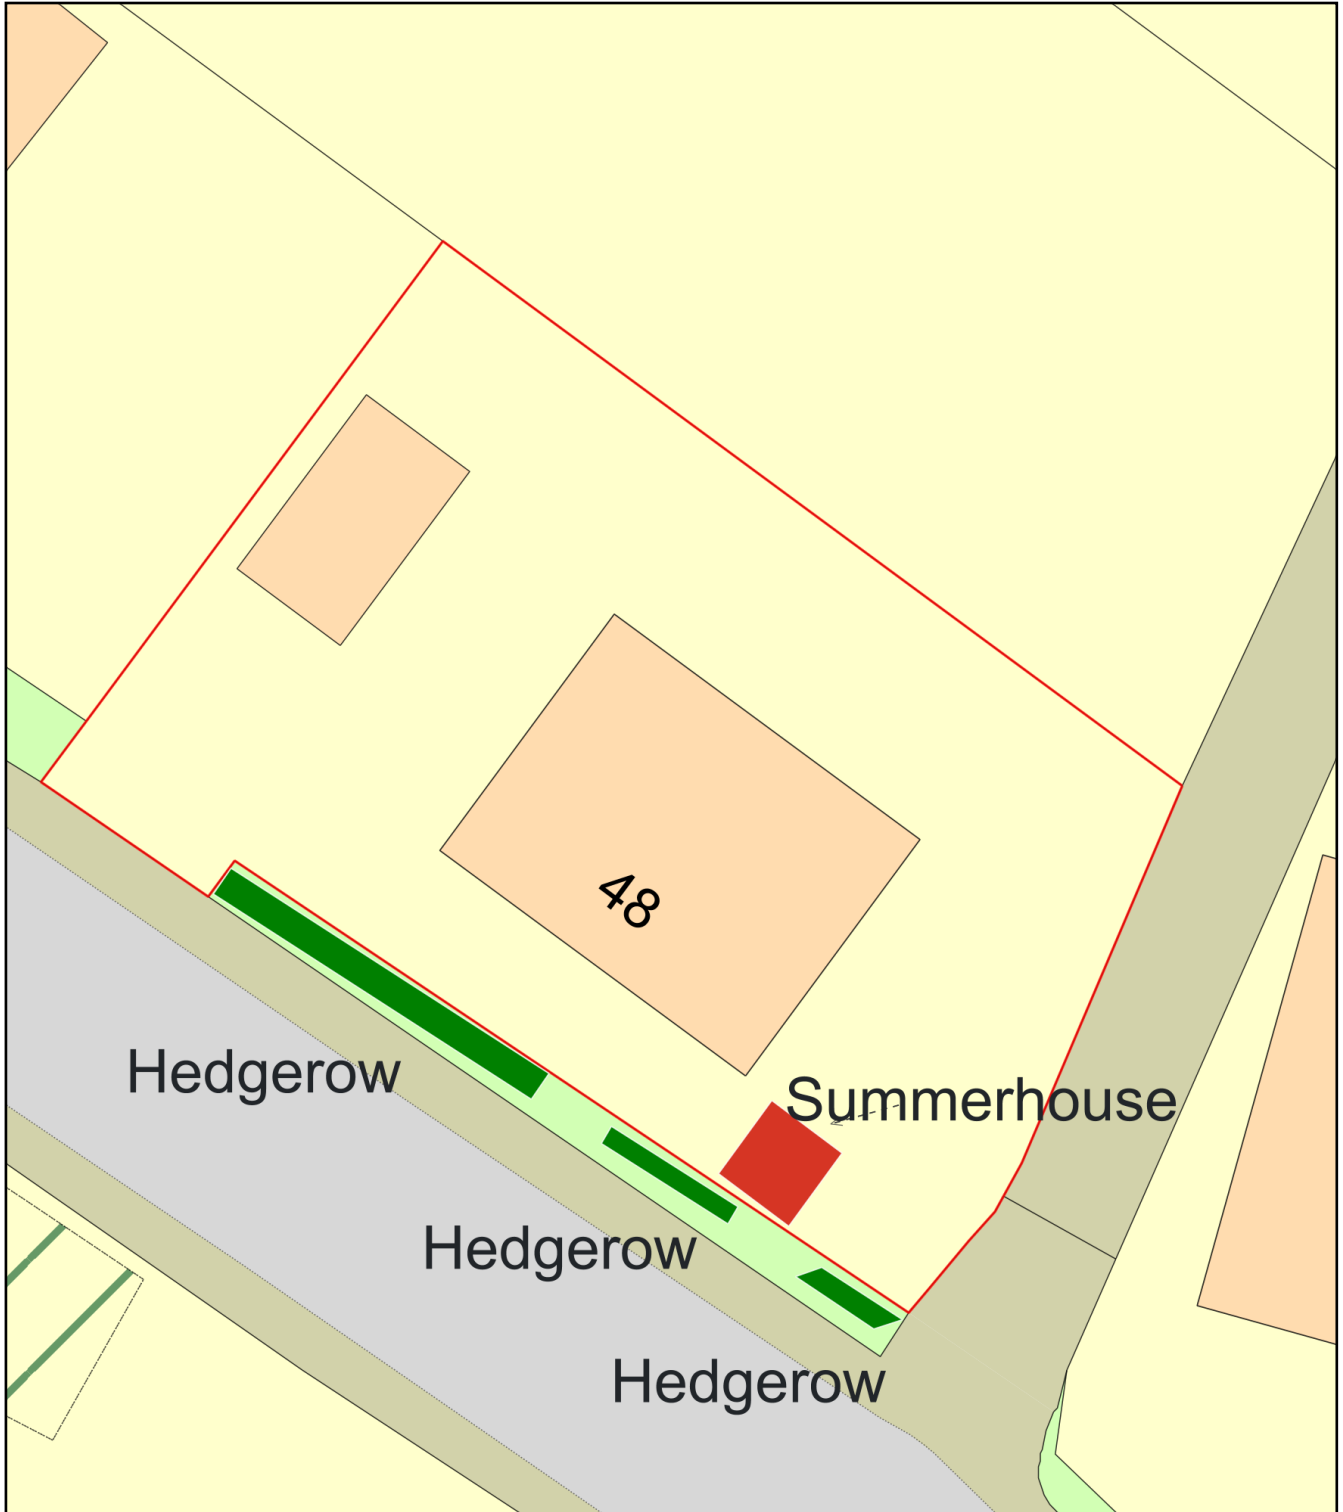

# Summerhouse - 48 Garth Road

Plan Produced for: Diane Valentine  
Date Produced: 04 Jul 2021  
Plan Reference Number: TQRQM21185205047028  
Scale: 1:200 @ A4