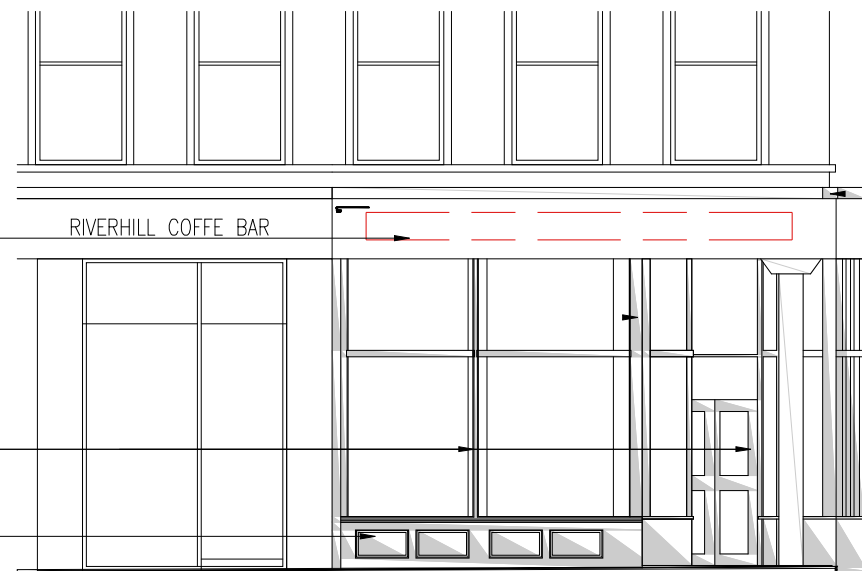

Proposed East Elevation

1:100 @ A1

New fascia signage to be confirmed

Shop front to be repainted- colour tbc

Shop front to be repainted- colour tbc

Stall risers to be repainted- colour tbc

Proposed South Elevation

1:100 @ A1

Proposed South-East Corner Elevation

1:100 @ A1

Revisions			
Rev No.	Date	Revision	Rev by
			MB

**cm**  
interior design

The Design Studio  
West of Scotland Cricket Ground  
40 - 44 Peel Street  
Glasgow  
G11 5LU

Drawing  
PROPOSED ELEVATIONS

Drawn By MB/SB Checked By

Date JUNE 2020 Scale as SHOWN

Job No. XXX DWG. No. 05 Rev.