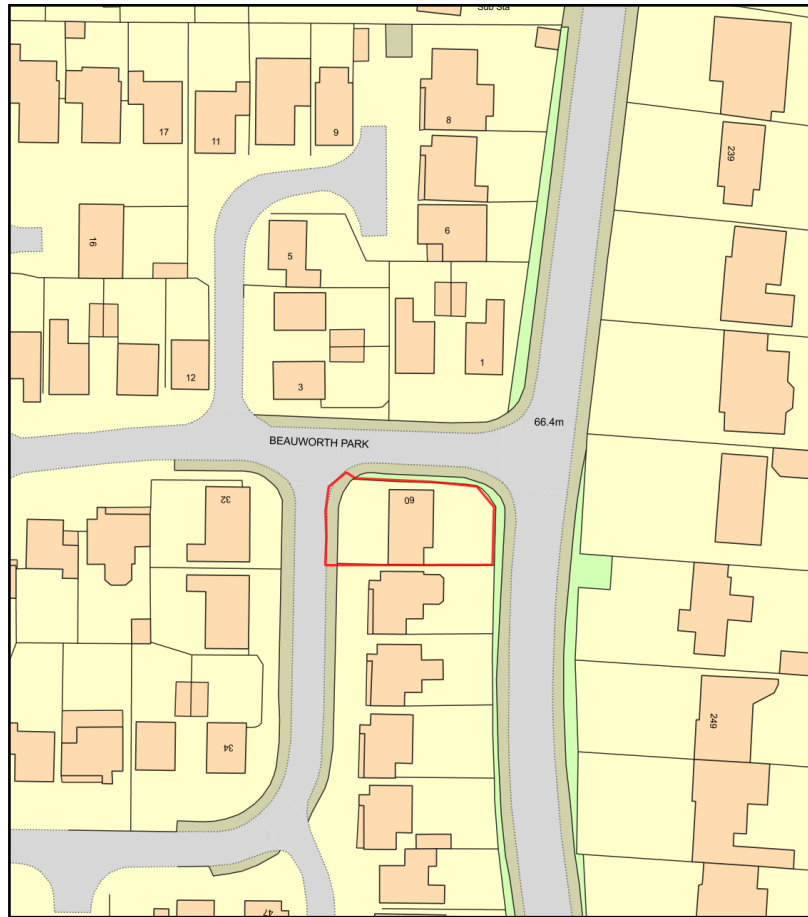

60 Beauworth Park

Plan Produced for: **Elena Dubinina**
Date Produced: 29 Jul 2021
Plan Reference Number: TQRQM21210082849309
Scale: 1:1250 @ A4