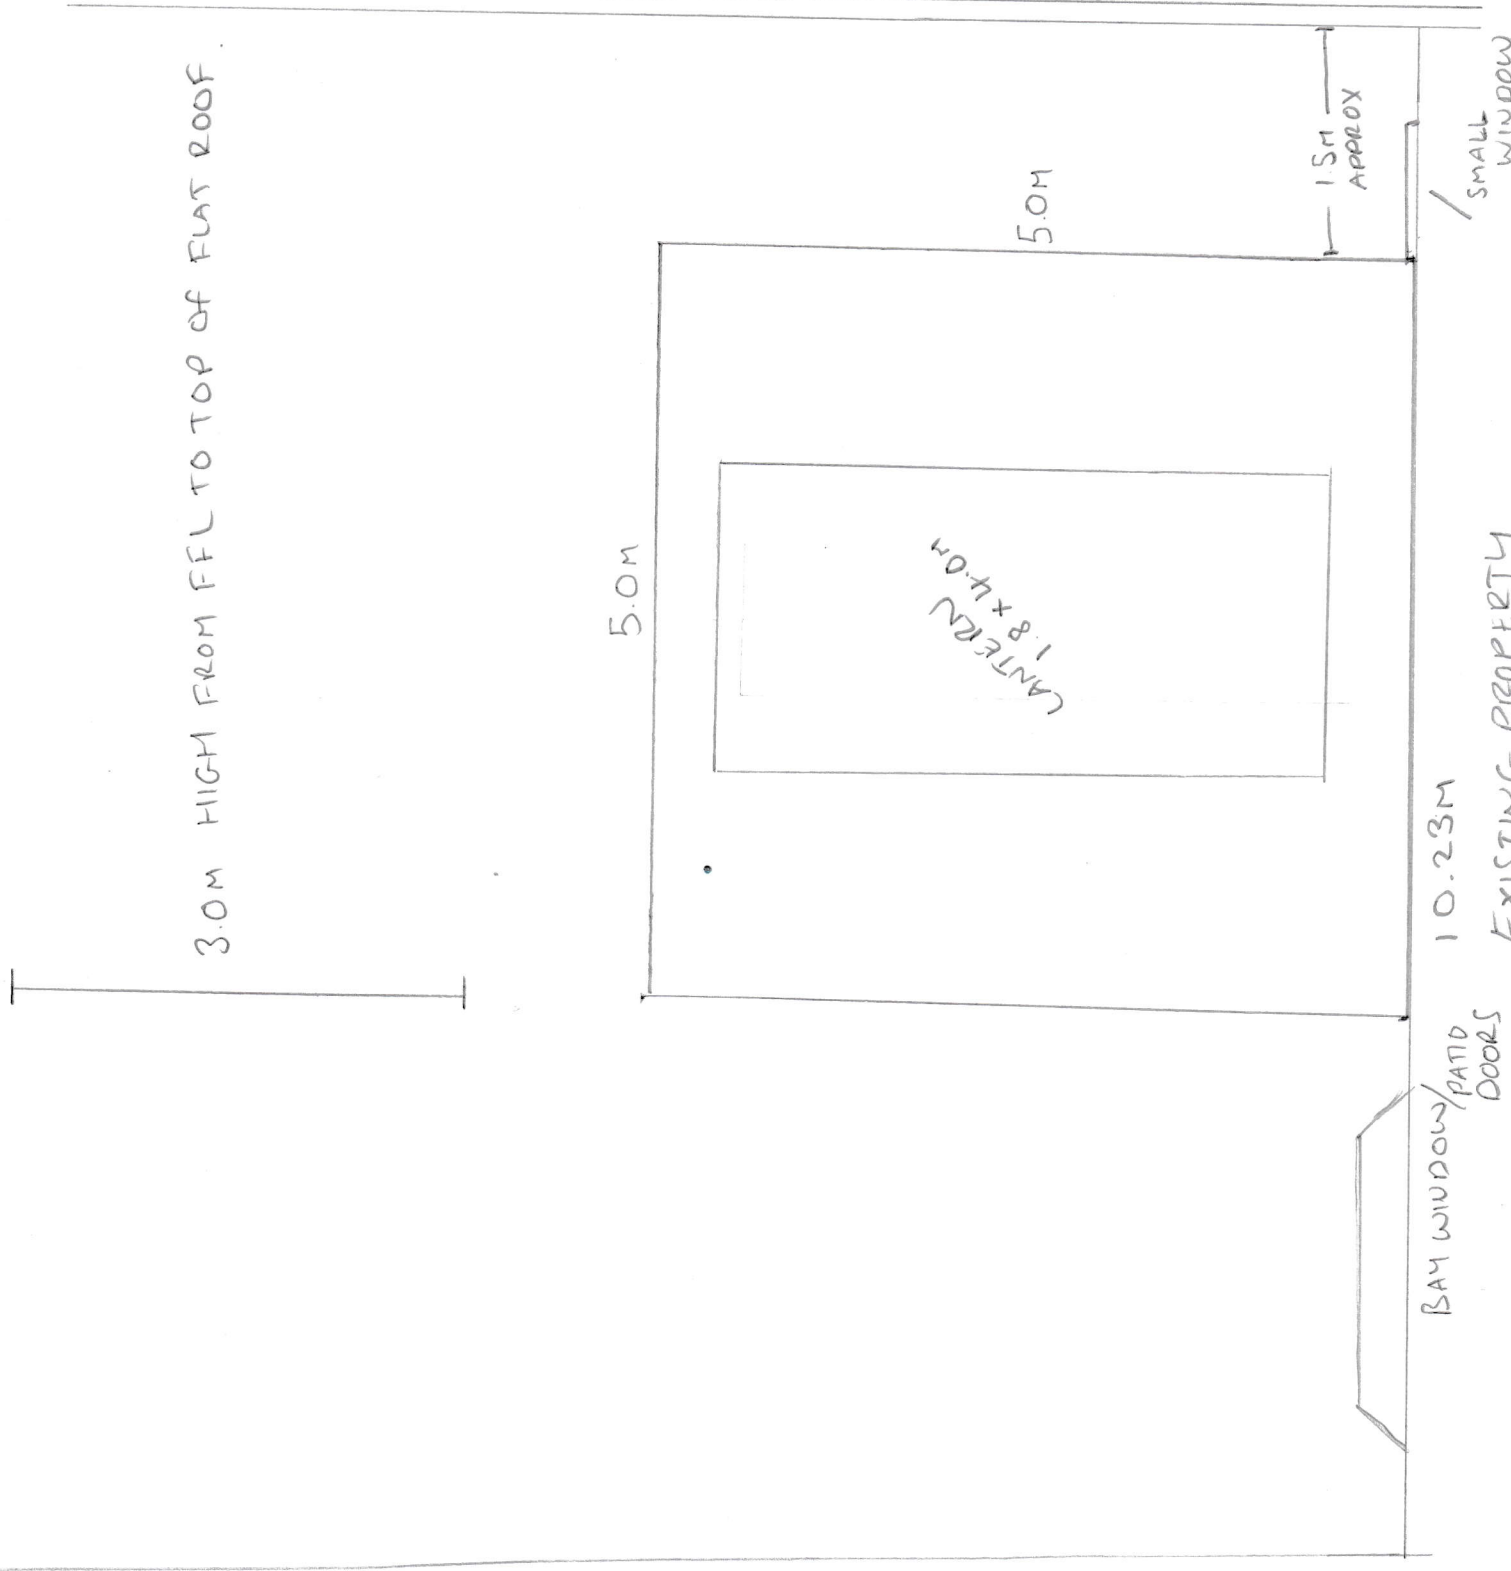

NEIGHBOUR FENCE / 14 BHAM RD

3.0M HIGH FROM FFL TO TOP OF FLAT ROOF

NEIGHBOUR FENCE / 10 BHAM RD

150