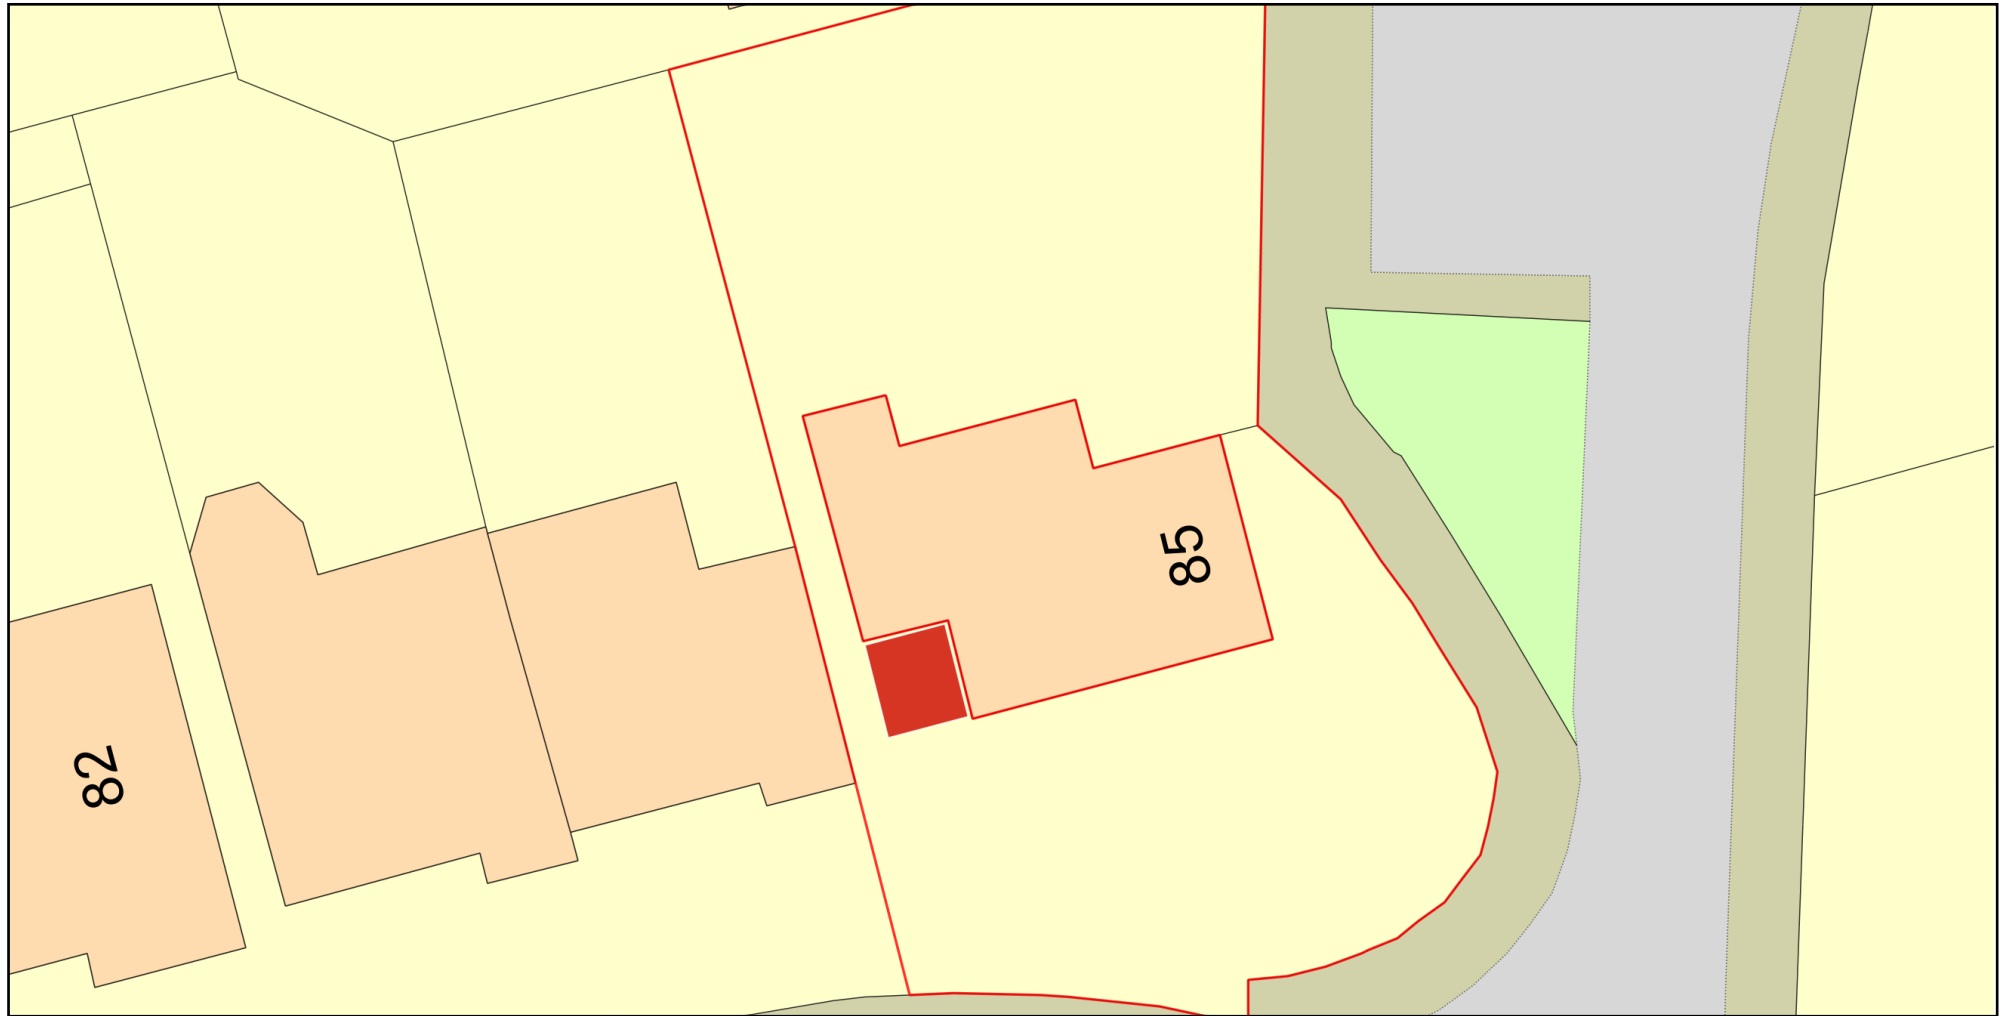

Garage Extension and Conversion

Plan Produced for: Wayne Connolly

Date Produced: 21 Jul 2021

Plan Reference Number: TQRQM21202203555270

Scale: 1:200 @ A4