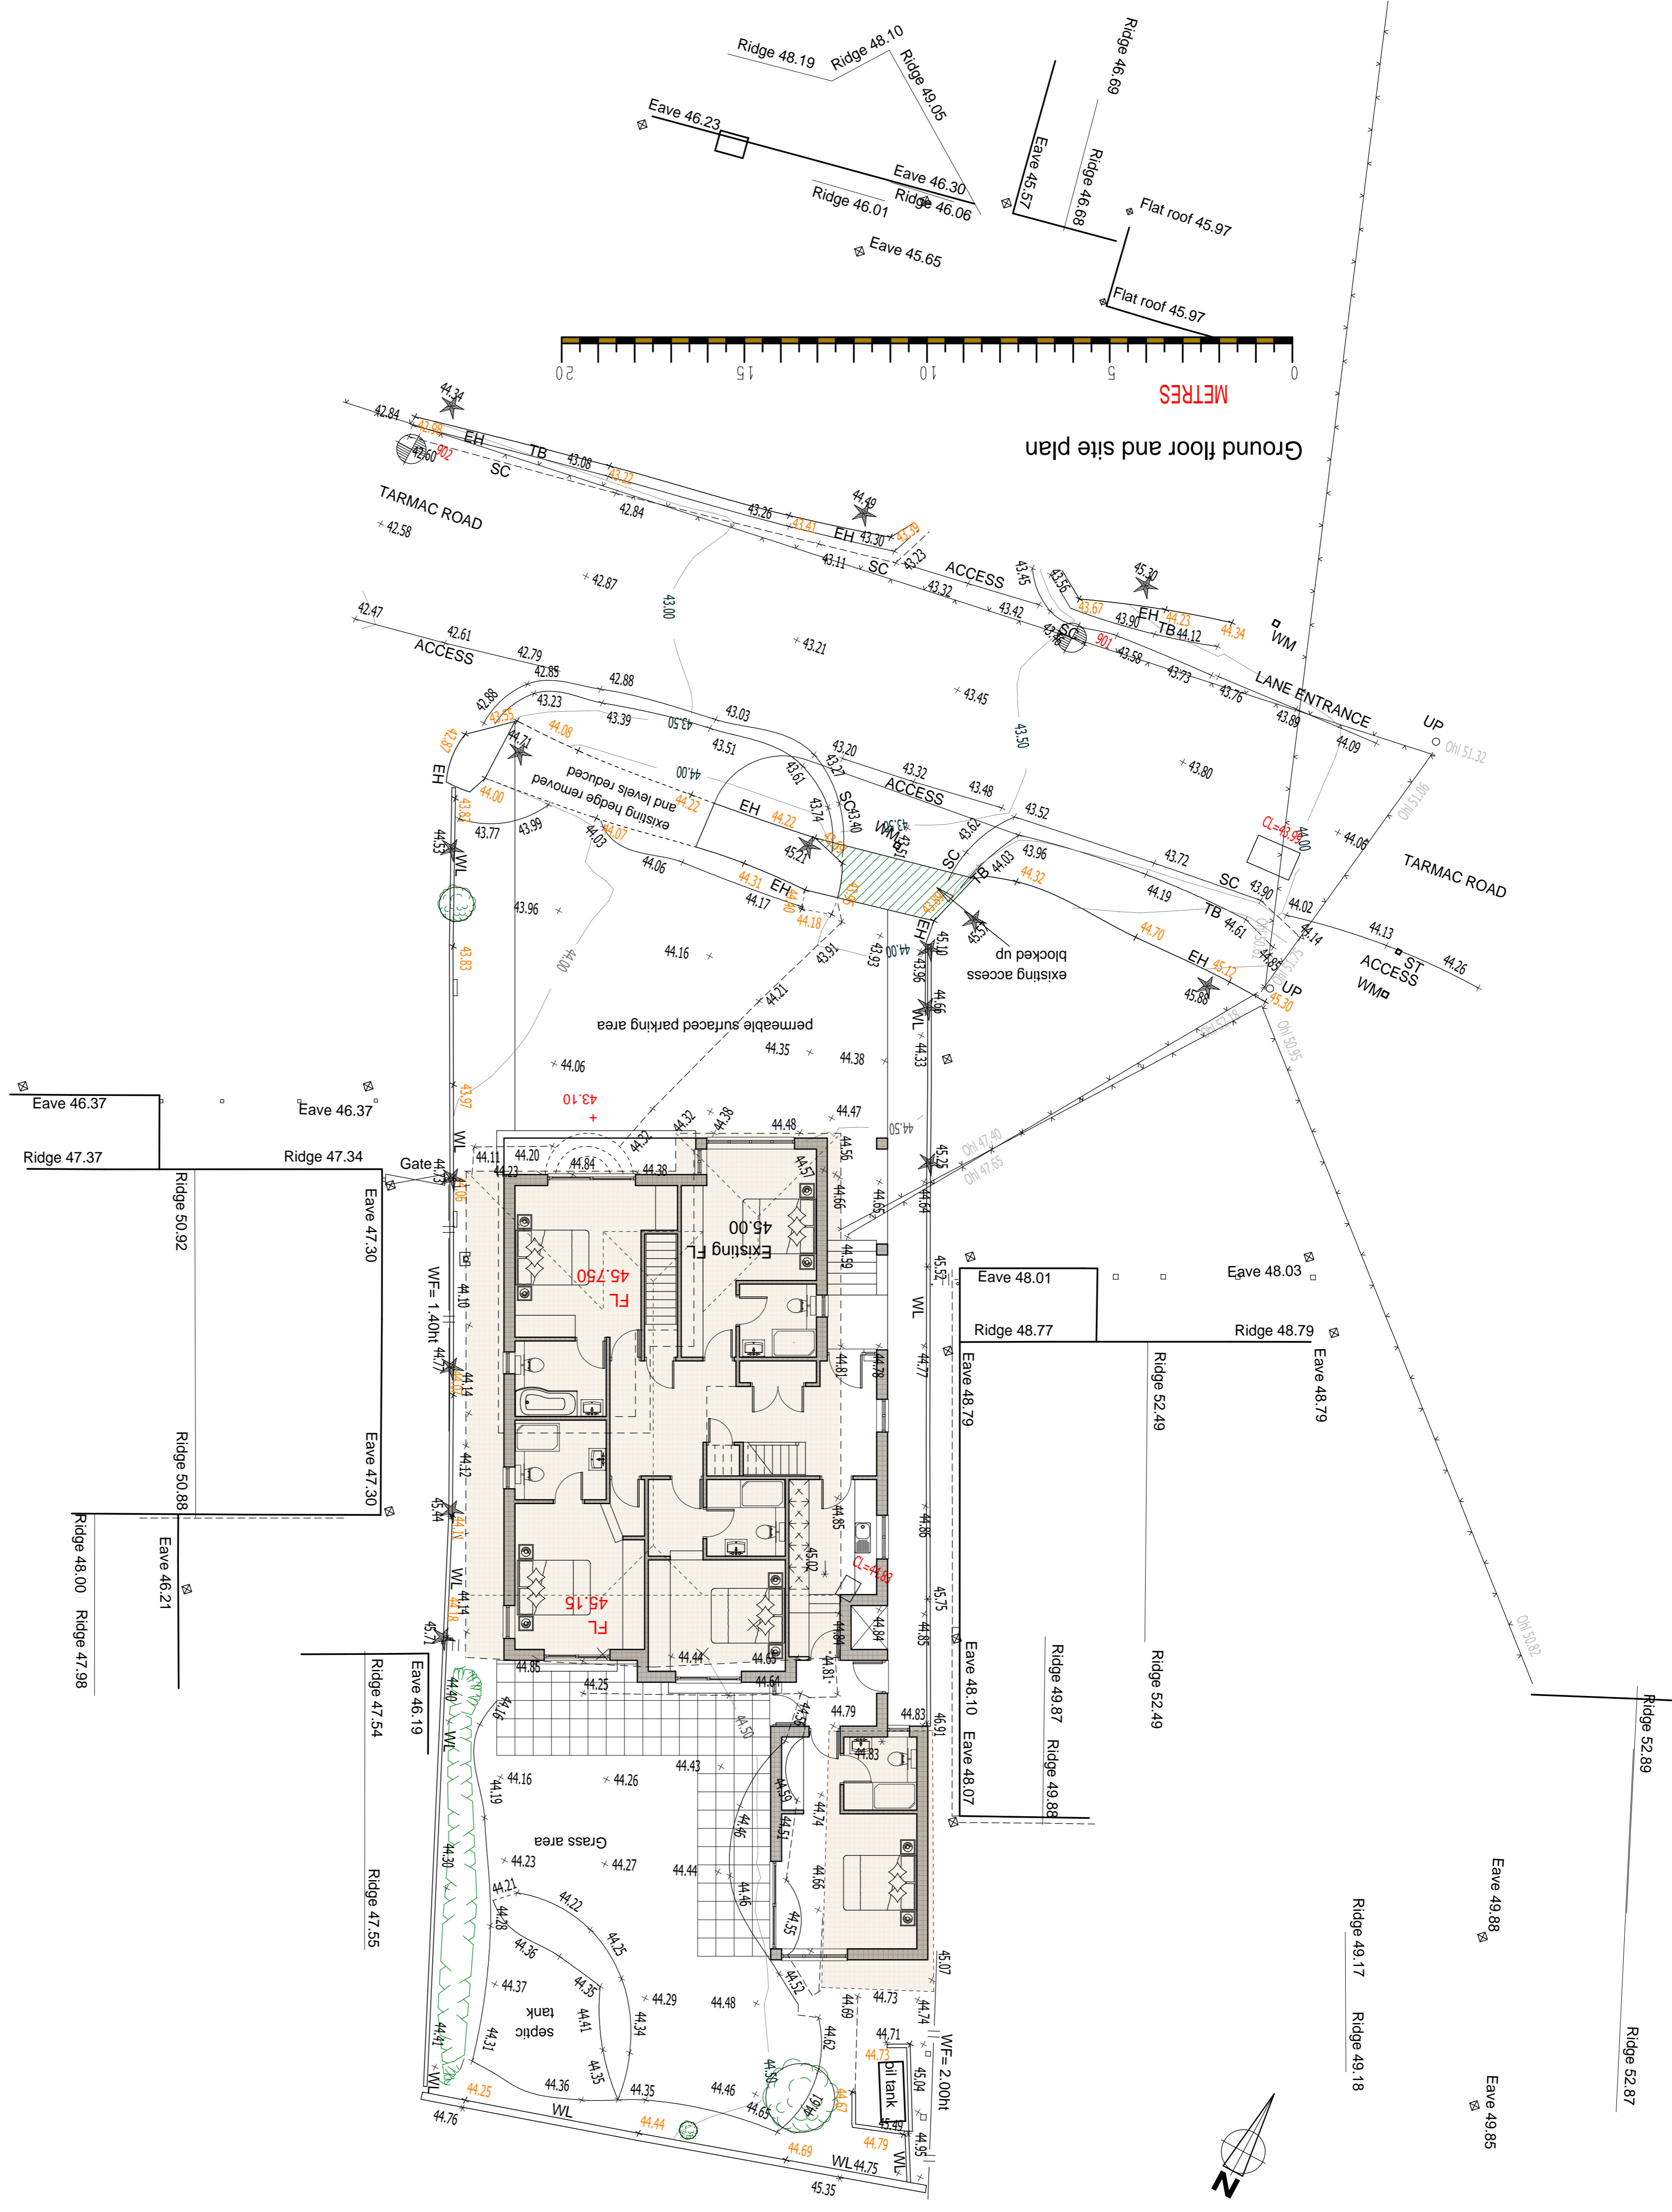

Proposed replacement dwelling  
at Tredenham,  
Dunders Hill,  
Polzeath  
Cornwall  
for Mr and Mrs Buxton

Section through revised parking area