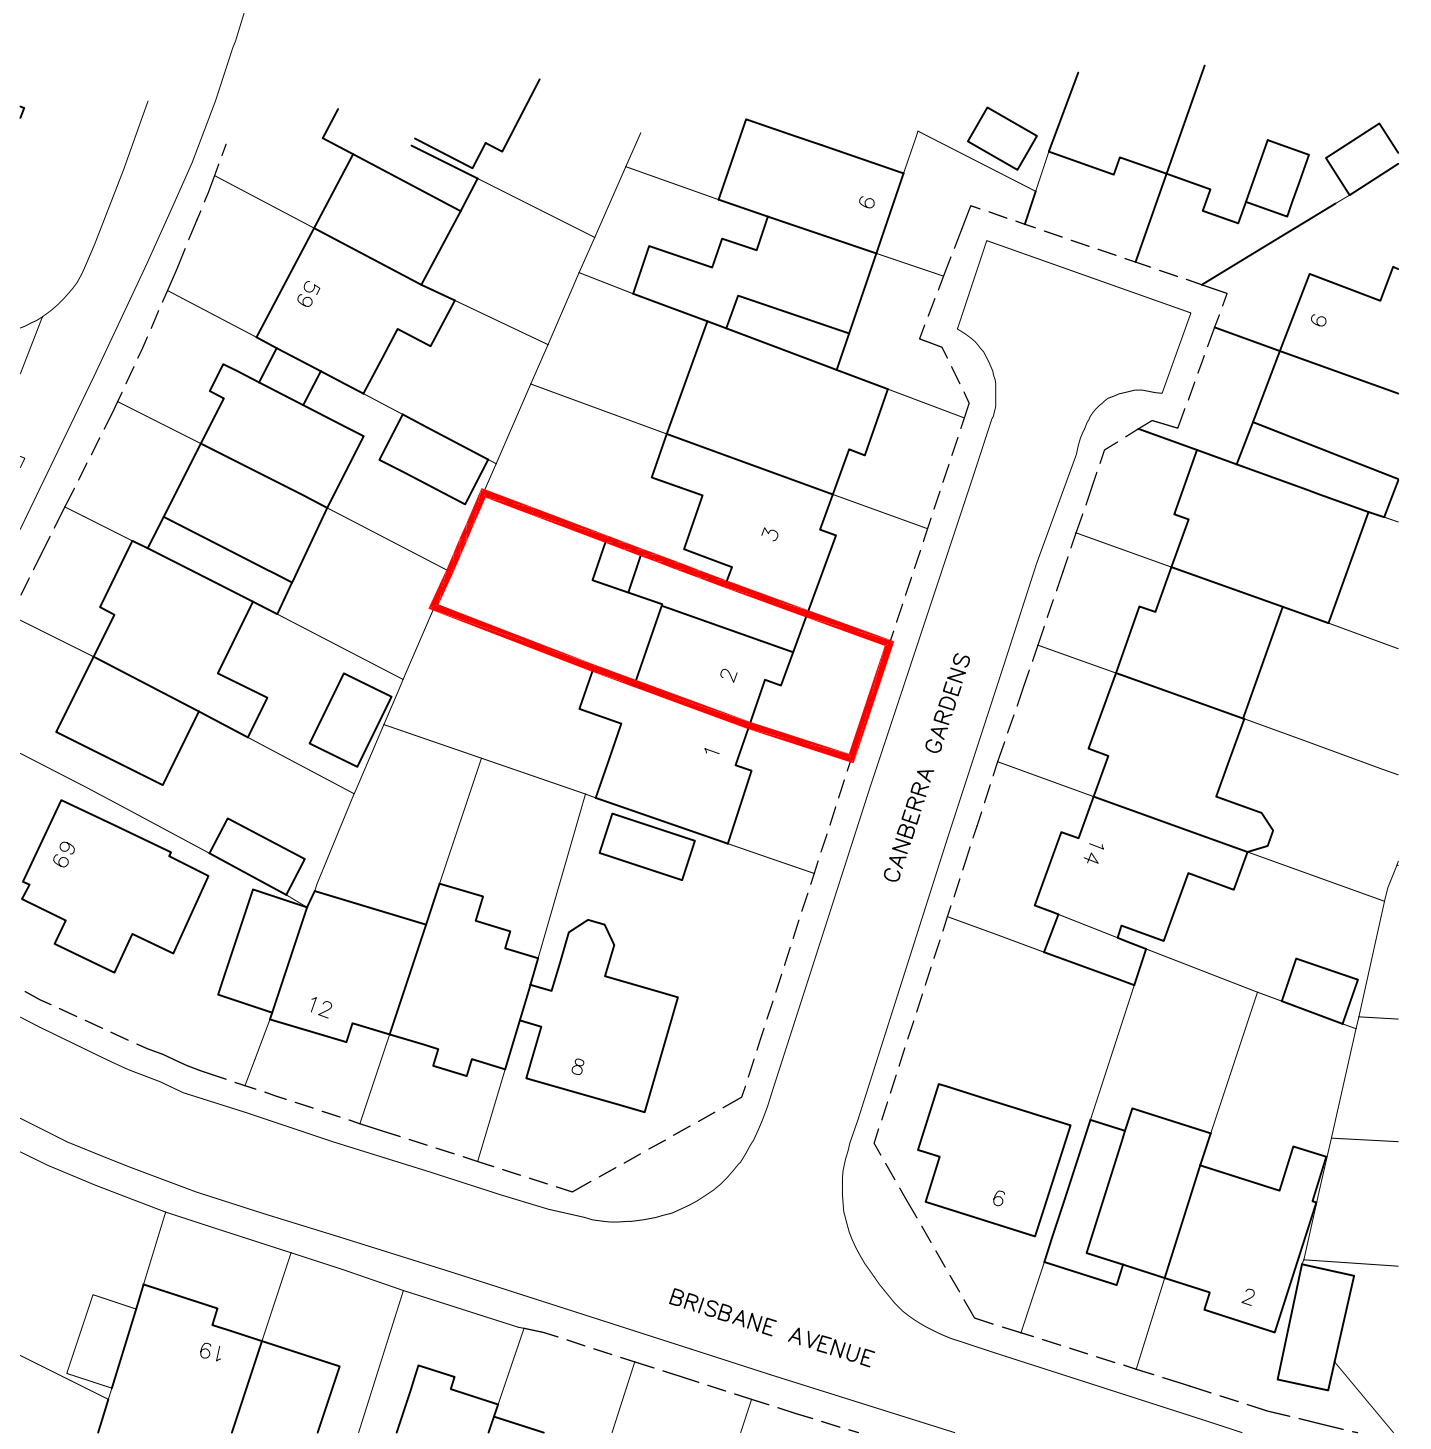

LOCATION PLAN

SITE/BLOCK PLAN

JOB DETAIL

DWG. DETAIL

PROJECT 2 Canberra Gardens,
Sittingbourne,
Kent

DWG. TITLE Existing Site/Block &
Location Plan

SCALE As shown @A3

DATE JUNE 2021

DWG. NO. CG/PL/01

THE LITTLE DRAWING COMPANY