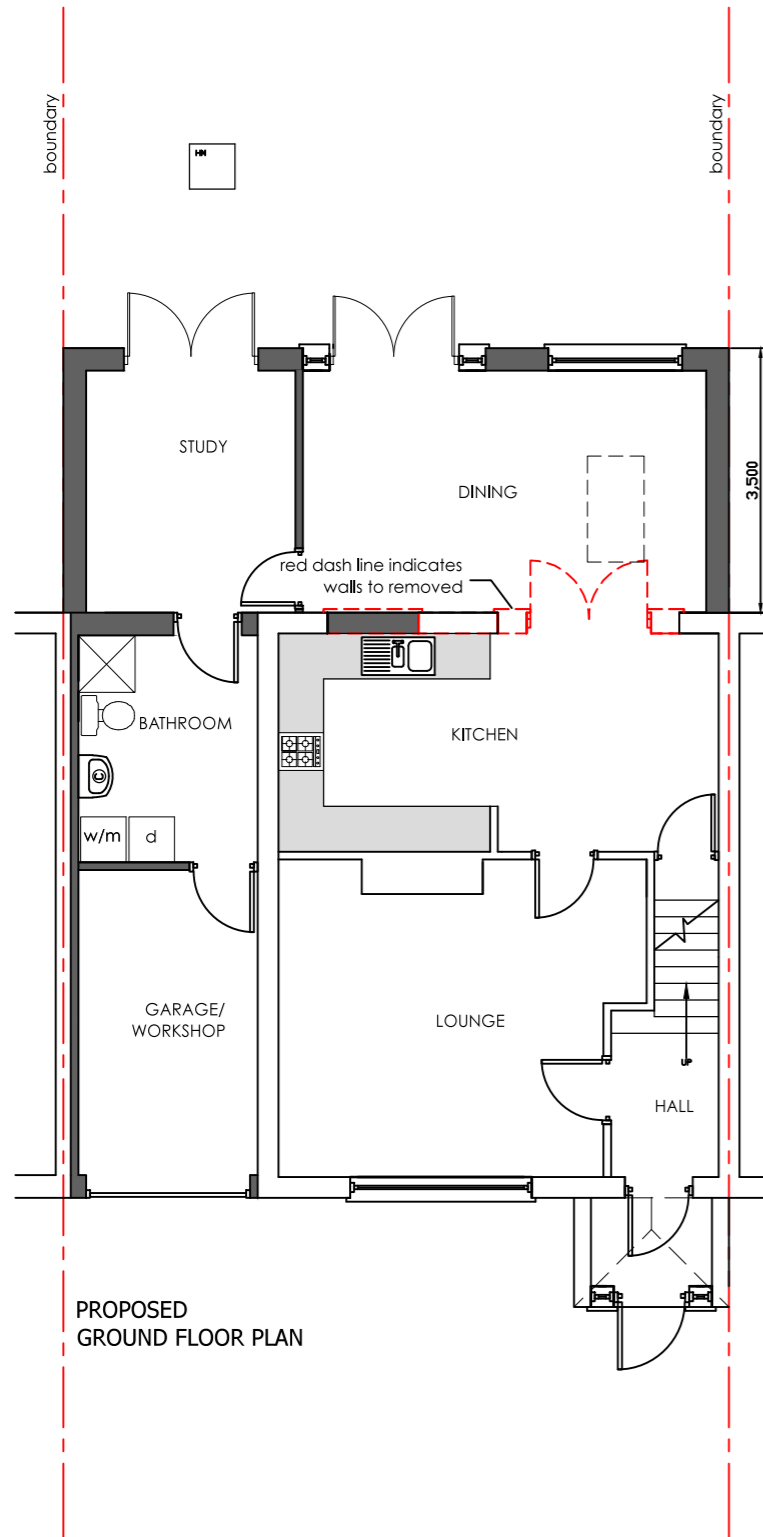

Notes	
	All dimensions shown are in millimeters unless otherwise stated. Only figured dimension to be taken from this drawing and not scaled dimensions.

Project: PROPOSED SINGLE STOREY AND FIRST FLOOR EXTENSION The Arkles 69 Beverley Road Barming ME16 9DU		 Loft conversion & Extension Specialists 07815559217 / 02070388208
CLIENT: Mr R Norman	DATE: 30-08-21	
REV: [ ]	Checked BY: TA	210901-20A <span style="float: right;">REV: [ ]</span>
Date	SCALE: 1:100	
	DRAWN BY: TA	This drawing and the building work illustrated are copyright and may not be reproduced without written permission.
	PROPOSED PLANS	