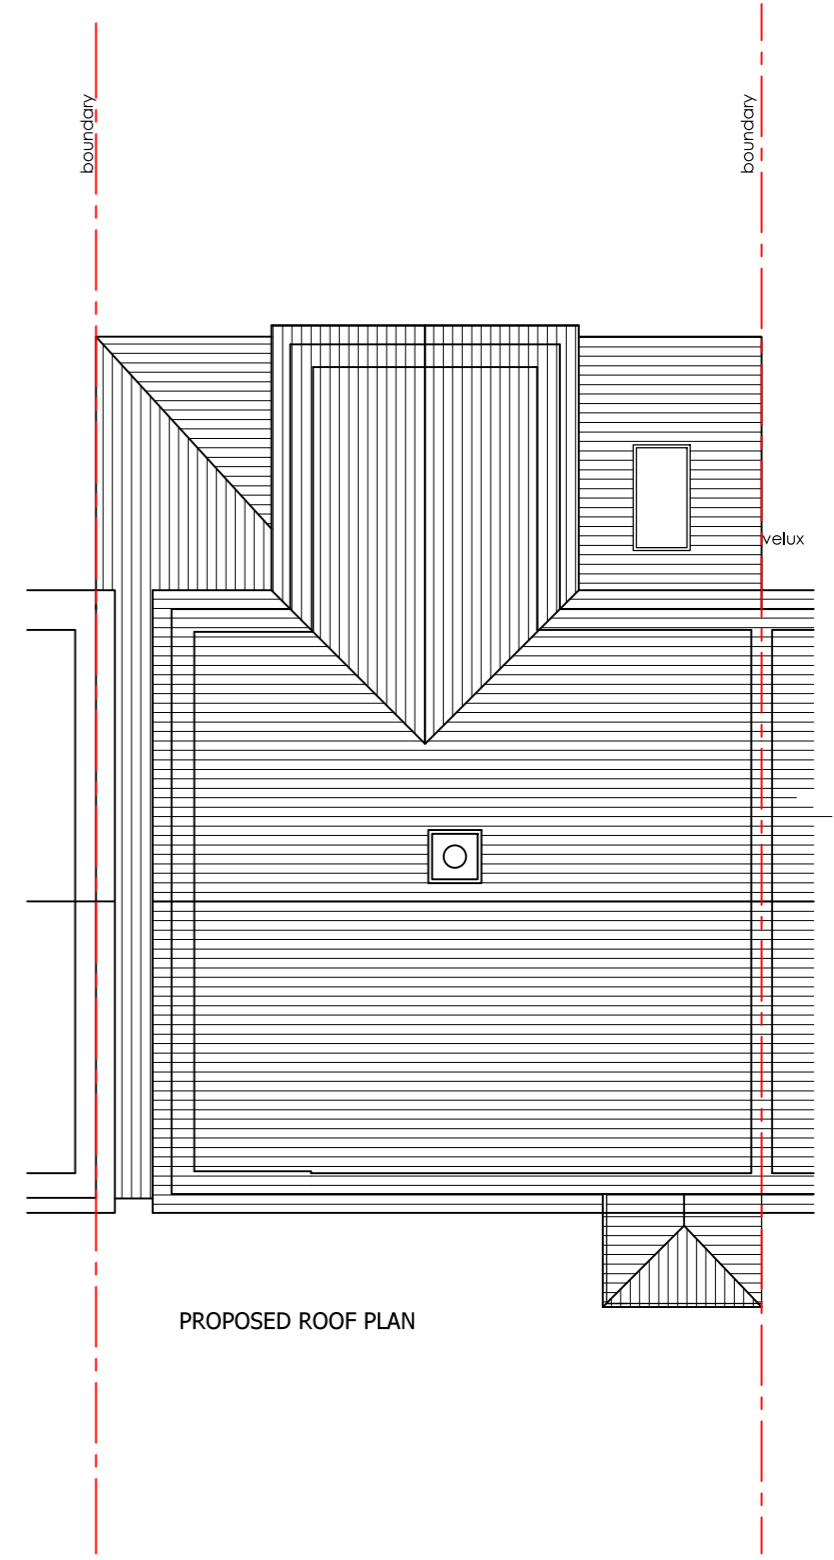

Notes	
	All dimensions shown are in millimeters unless otherwise stated. Only figured dimension to be taken from this drawing and not scaled dimensions.

Project: PROPOSED SINGLE STOREY AND FIRST FLOOR EXTENSION The Arkles 69 Beverley Road Barming ME16 9DU		 Loft conversion & Extension Specialists 07815559217 / 02070388208
CLIENT: Mr R Norman	DATE: 30-08-21	
REV: [ ]	Checked BY: TA	210901-20A <span style="float: right;">REV: [ ]</span>
Date	SCALE: 1:100	
	DRAWN BY: TA	This drawing and the building work illustrated are copyright and may not be reproduced without written permission.
	PROPOSED PLANS	