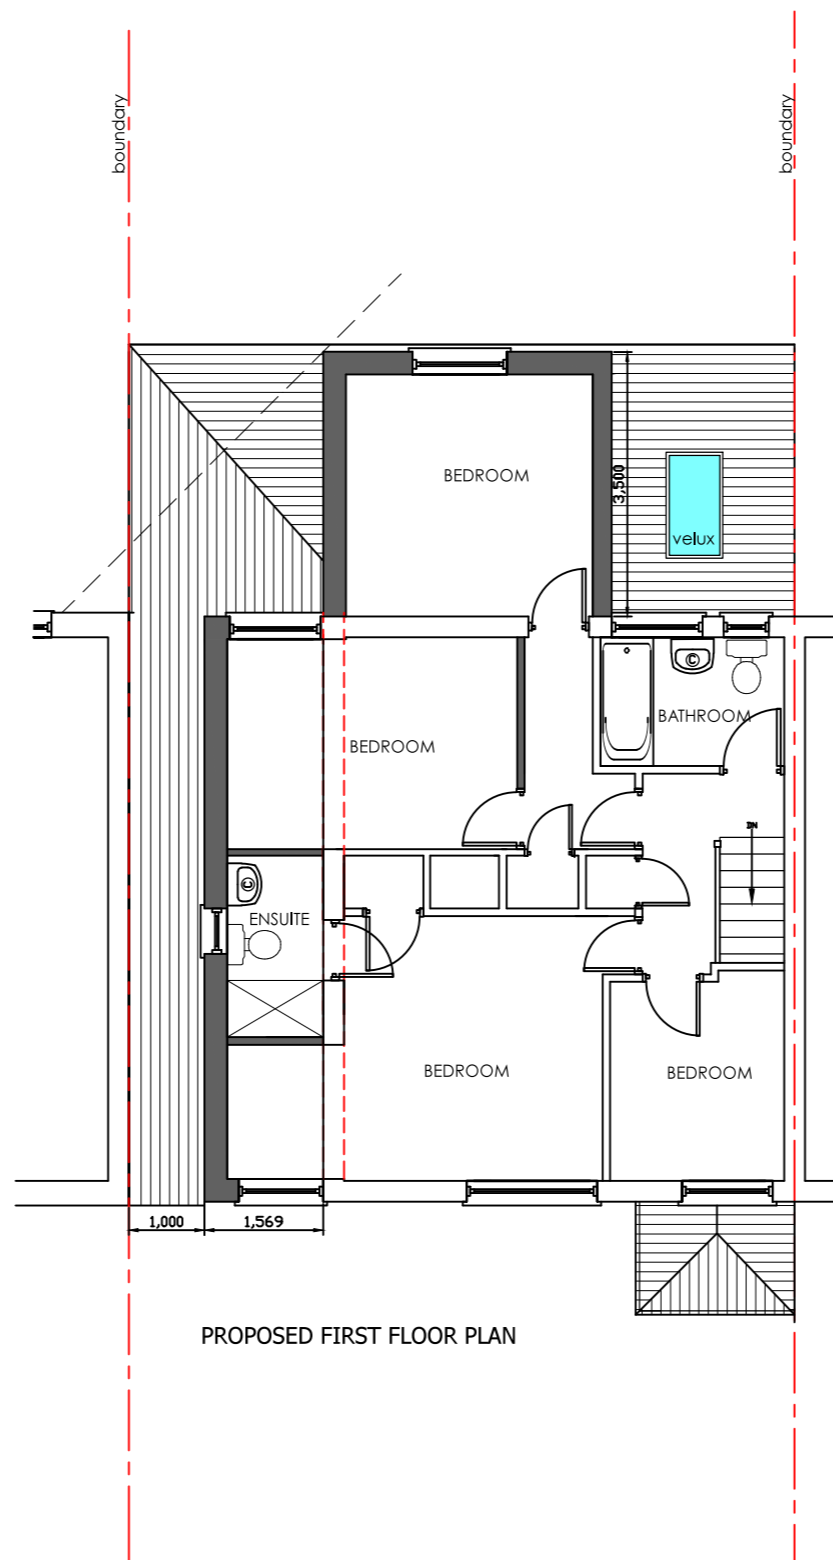

Notes	
	All dimensions shown are in millimeters unless otherwise stated. Only figured dimension to be taken from this drawing and not scaled dimensions.

Project: PROPOSED SINGLE STOREY AND FIRST FLOOR EXTENSION The Arkles 69 Beverley Road Barming ME16 9DU		 Loft conversion & Extension Specialists 07815559217 / 02070388208
CLIENT: Mr R Norman	DATE: 30-08-21	
REV: [ ]	Checked BY: TA	210901-20A <span style="float: right;">REV: [ ]</span>
Date	SCALE: 1:100	
	DRAWN BY: TA	This drawing and the building work illustrated are copyright and may not be reproduced without written permission.
	PROPOSED PLANS	