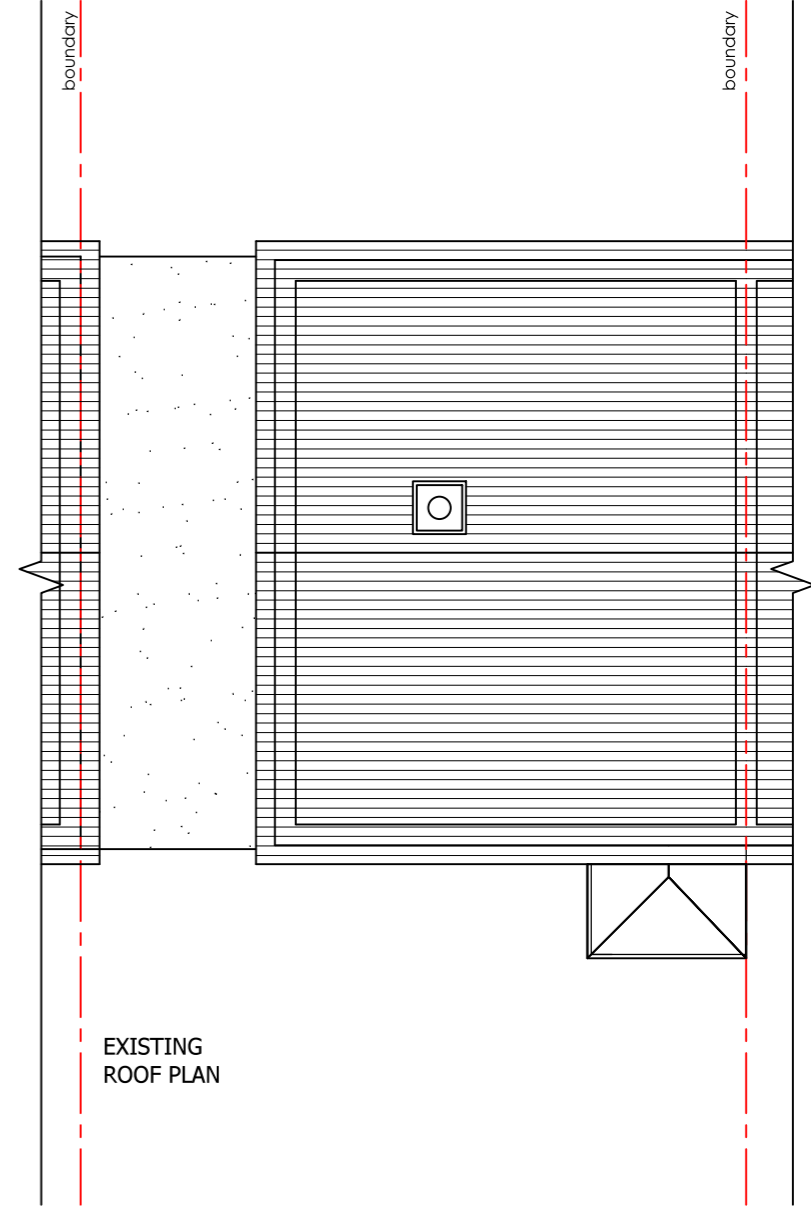

Notes	
	All dimensions shown are in millimeters unless otherwise stated. Only figured dimension to be taken from this drawing and not scaled dimensions.

Project: PROPOSED SINGLE STOREY AND FIRST FLOOR EXTENSION The Arkles 69 Beverley Road Barming ME16 9DU		 Loft conversion & Extension Specialists 07815559217 / 02070388208
CLIENT: Mr R Norman	DATE: 30-08-21	
REV:	Date	CHECKED BY: TA
		SCALE: 1:100
		DRAWN BY: TA
		EXISTING PLANS
		210901-10A
		REV: