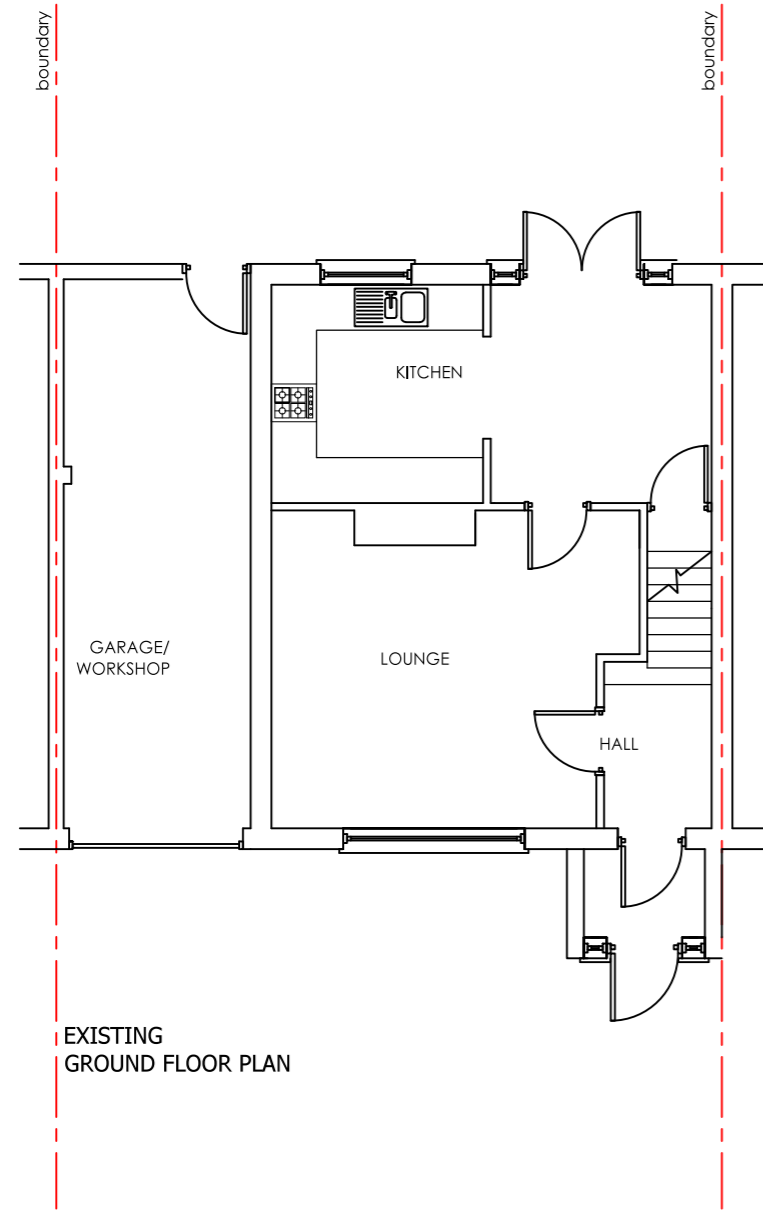

Notes	
	All dimensions shown are in millimeters unless otherwise stated. Only figured dimension to be taken from this drawing and not scaled dimensions.

Project: PROPOSED SINGLE STOREY AND FIRST FLOOR EXTENSION The Arkles 69 Beverley Road Barming ME16 9DU		 Loft conversion & Extension Specialists 07815559217 / 02070388208
CLIENT: Mr R Norman	DATE: 30-08-21	
REV:	Date	CHECKED BY: TA
		SCALE: 1:100
		DRAWN BY: TA
		EXISTING PLANS
		210901-10A
		REV: