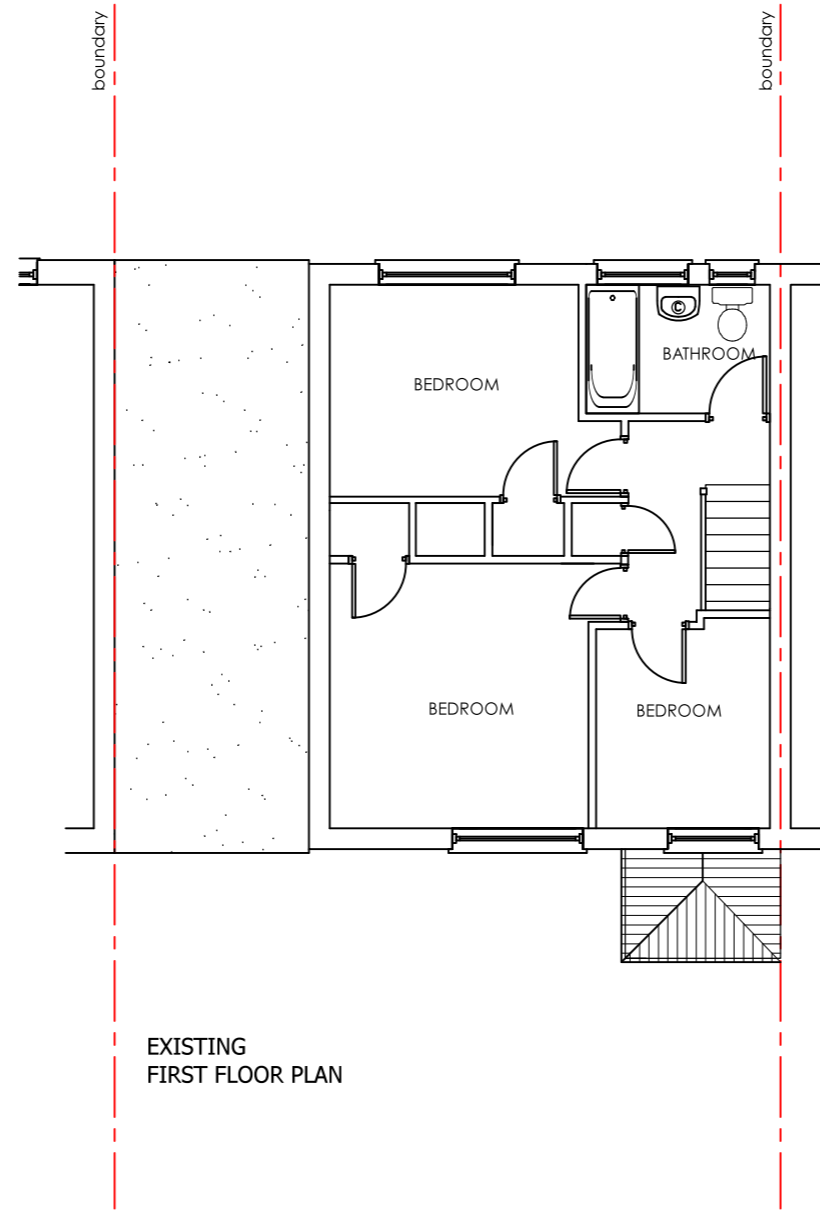

Notes	
	All dimensions shown are in millimeters unless otherwise stated. Only figured dimension to be taken from this drawing and not scaled dimensions.

Project: PROPOSED SINGLE STOREY AND FIRST FLOOR EXTENSION The Arkles 69 Beverley Road Barming ME16 9DU		 Loft conversion & Extension Specialists 07815559217 / 02070388208
CLIENT: Mr R Norman	DATE: 30-08-21	
REV:	Date	CHECKED BY: TA
		SCALE: 1:100
		DRAWN BY: TA
		EXISTING PLANS
		210901-10A
		REV: