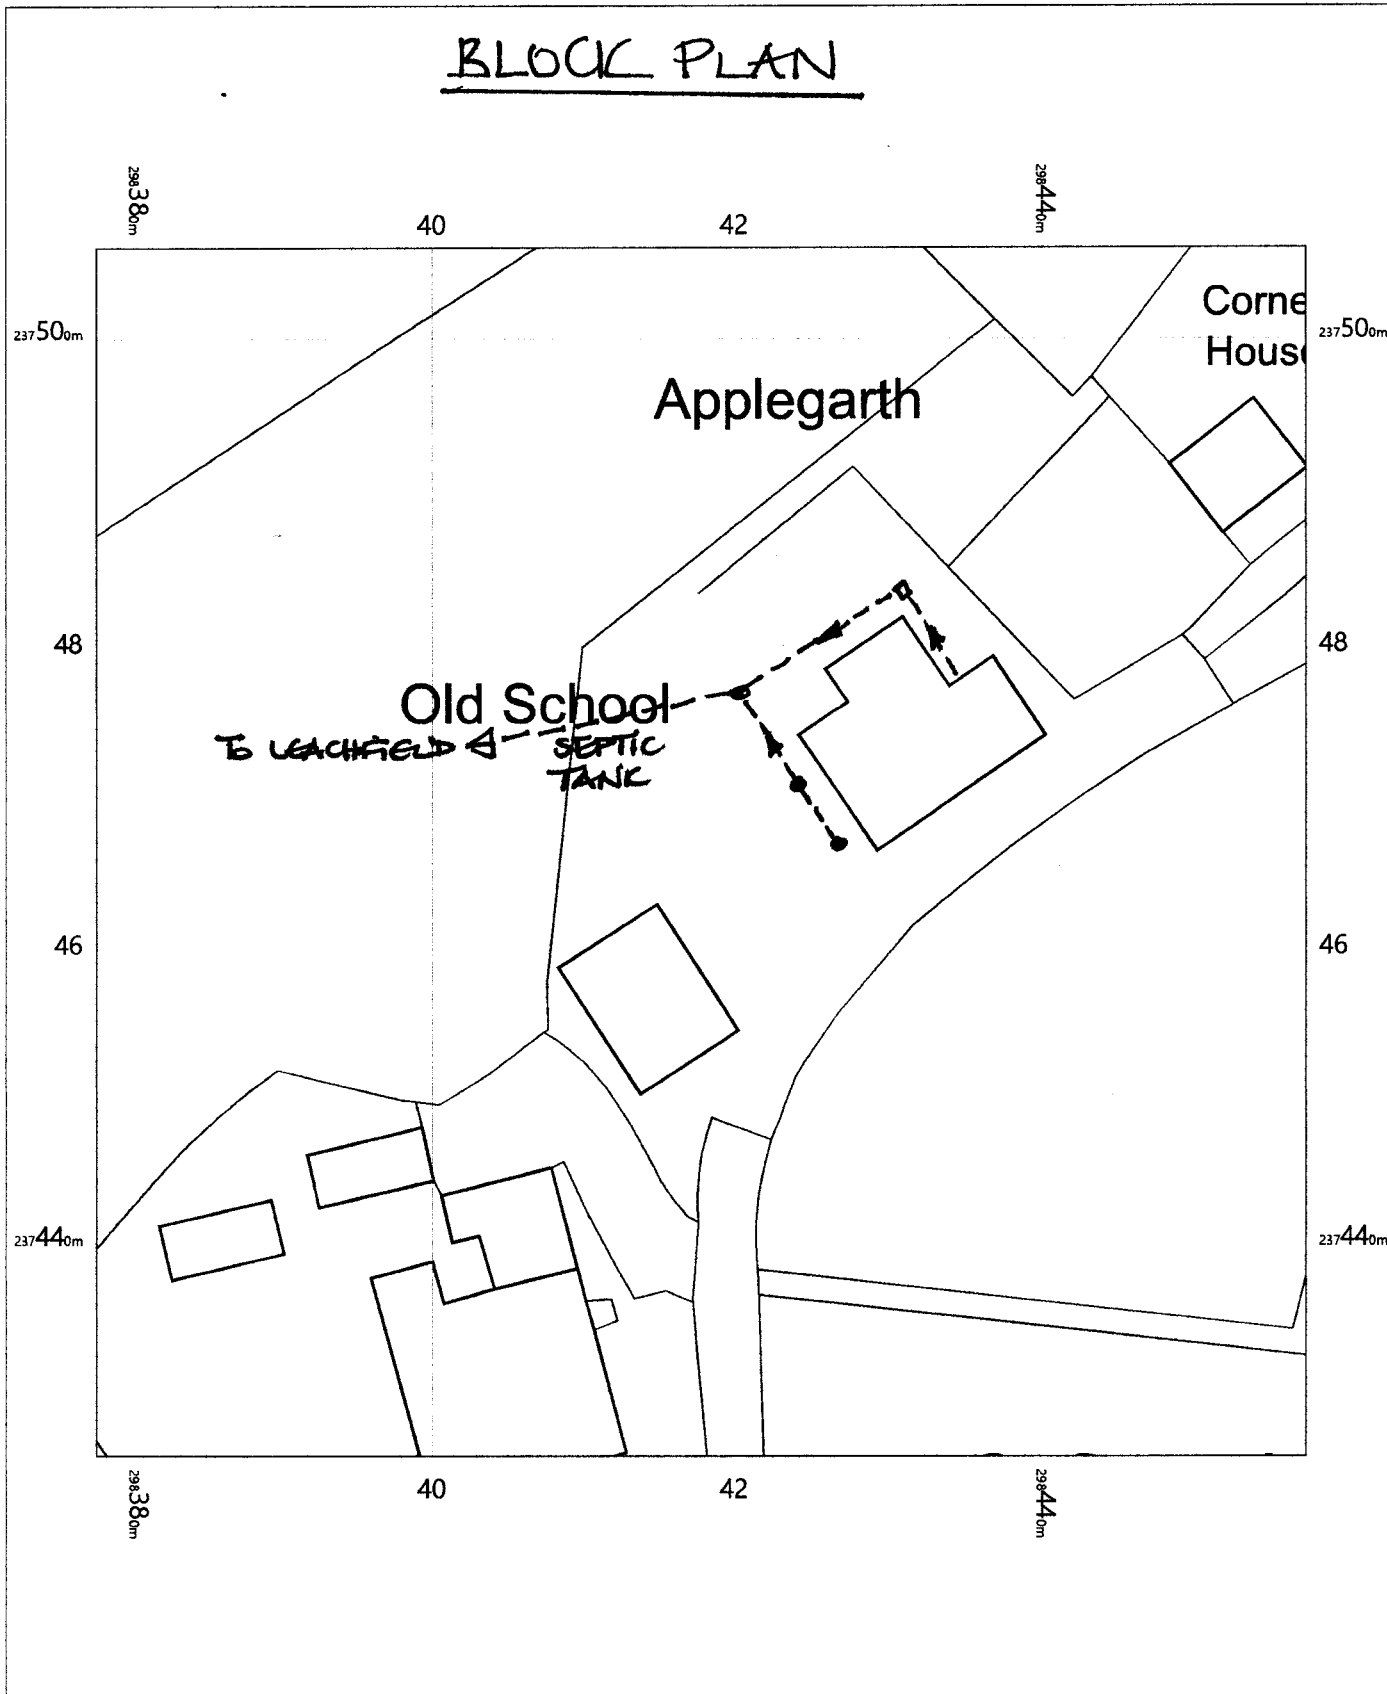

# BLOCK PLAN

The Old School  
Merthyr Cynog,  
Brecon,  
Powys  
LD3 9SD

OS MasterMap 1250/2500/10000 scale  
Tuesday, June 22, 2021, ID: MPMBW-00971499  
[www.blackwellmapping.co.uk](http://www.blackwellmapping.co.uk)

1:500 scale print at A4, Centre: 298418 E, 237466 N

©Crown Copyright Ordnance Survey. Licence no. 100041041

**BLACKWELL'S**  
MAPPING SERVICES  
PLANNING AND DEVELOPMENT CONSULTING  
[www.blackwellmapping.co.uk](http://www.blackwellmapping.co.uk)