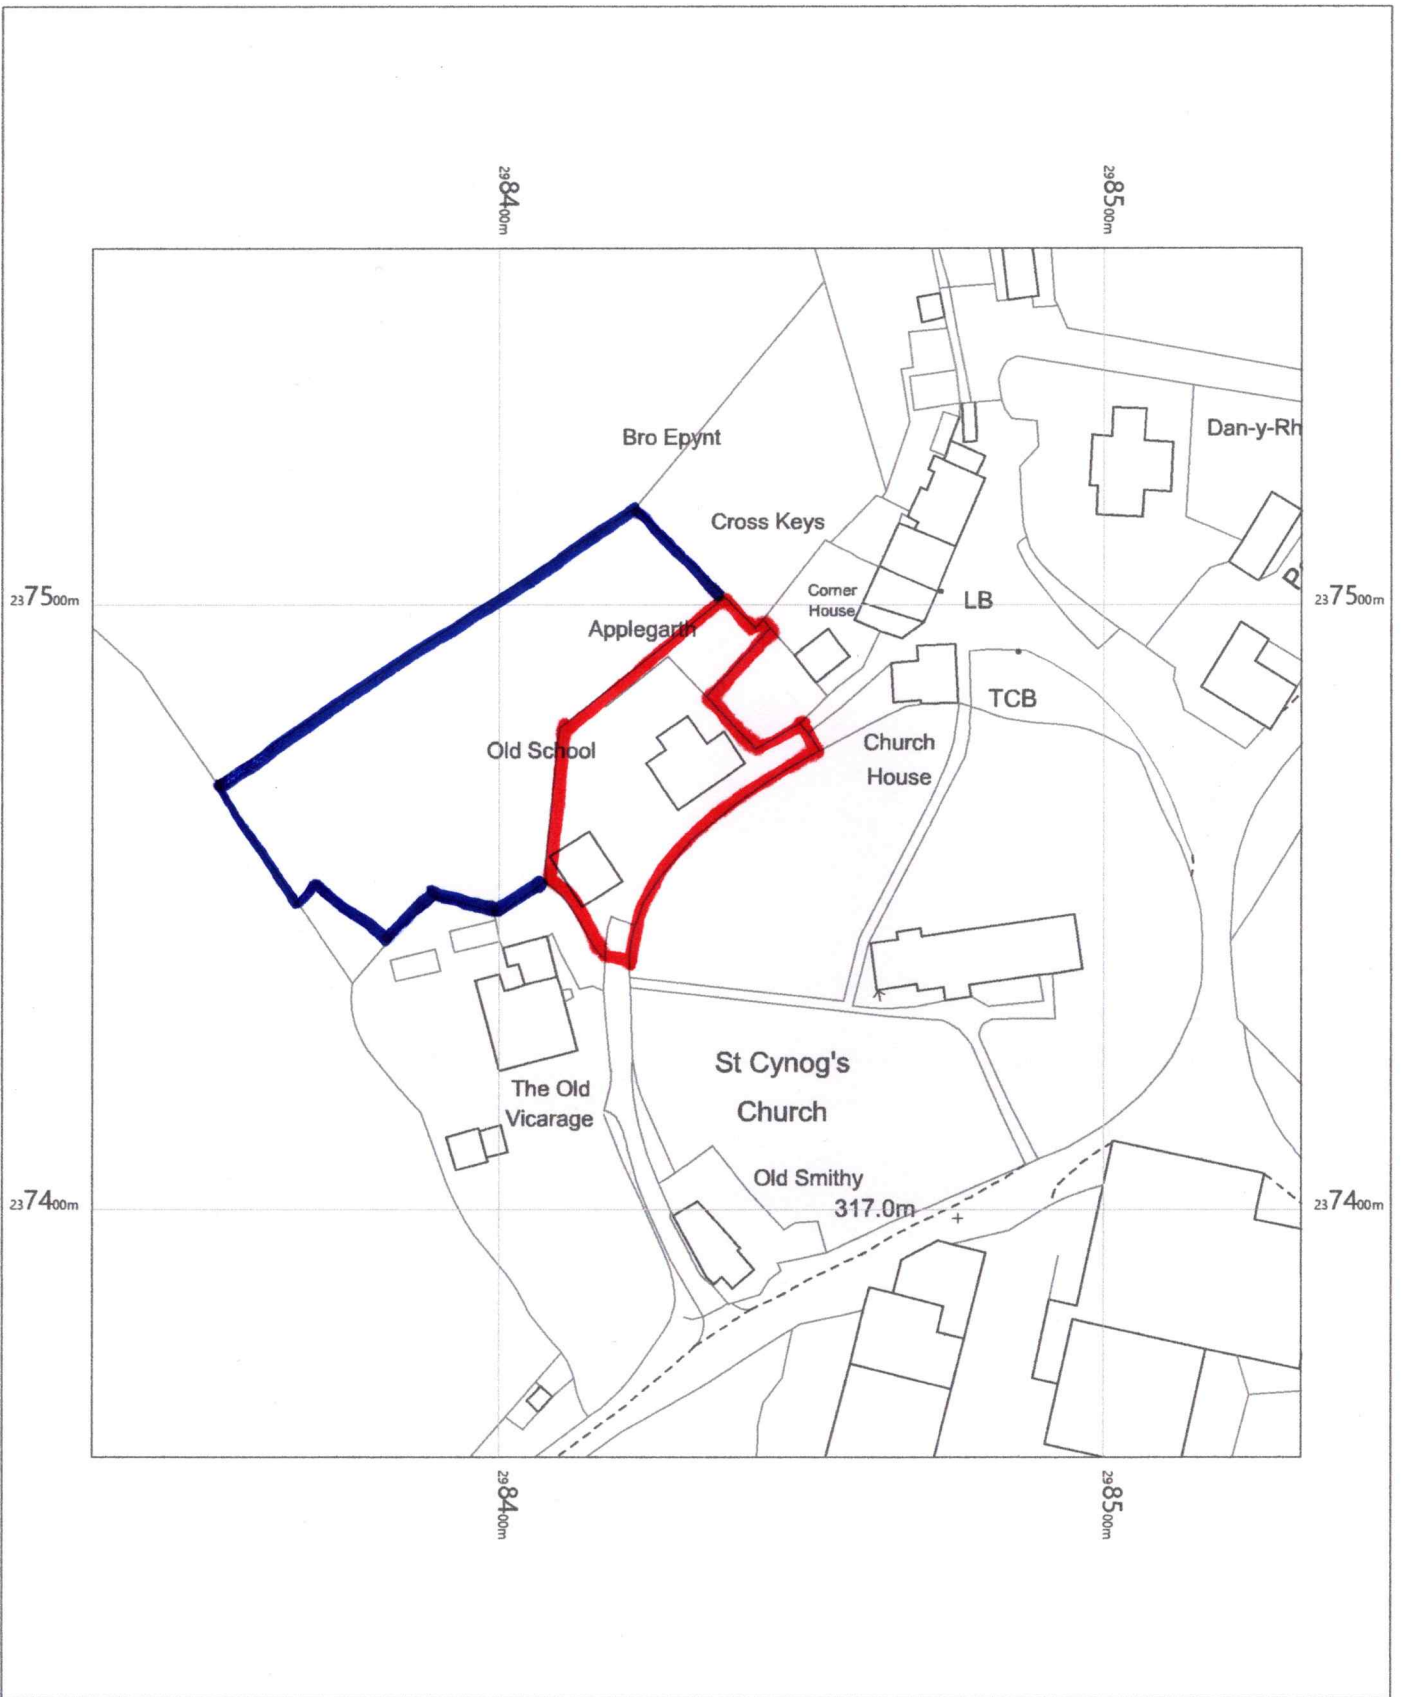

# The Old School, LD3 9SD

The Old School  
Merthyr Cynog,  
Brecon,  
Powys  
LD3 9SD

OS MasterMap 1250/2500/10000 scale  
Tuesday, June 22, 2021, ID: MPMBW-00971498  
[www.blackwellmapping.co.uk](http://www.blackwellmapping.co.uk)

1:1250 scale print at A4, Centre: 298433 E, 237459 N

©Crown Copyright Ordnance Survey. Licence no. 100041041

**BLACKWELL'S**  
MAPPING SERVICES  
PERSONAL & PROFESSIONAL MAPPING  
[www.blackwellmapping.co.uk](http://www.blackwellmapping.co.uk)