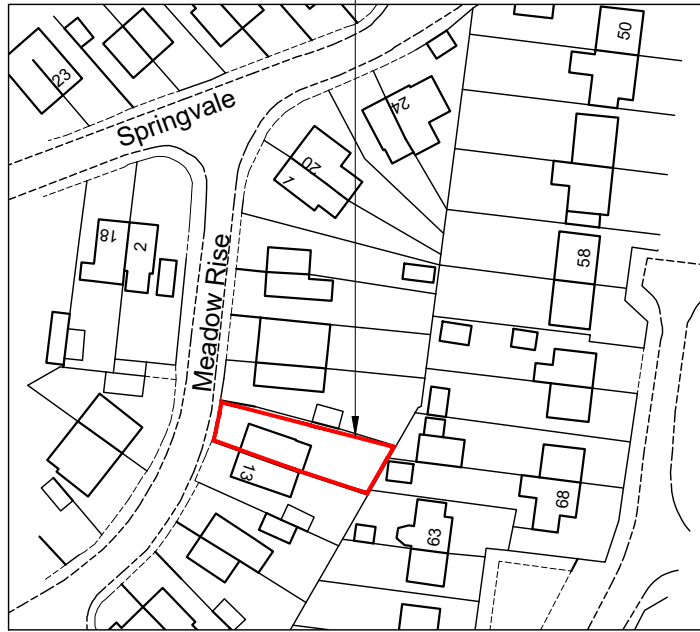

Proposed Site

Location plan 1:1250

Site Plan 1:500

© THIS DRAWING IS THE COPYRIGHT OF ALPHA DESIGN STUDIO LTD & MUST NOT BE REPRODUCED IN PART OR WHOLE WITHOUT CONSENT

ALL DIMENSIONS MUST BE CHECKED ON SITE / WORKSHOP WHERE APPLICABLE PRIOR TO COMMENCING THE WORKS.