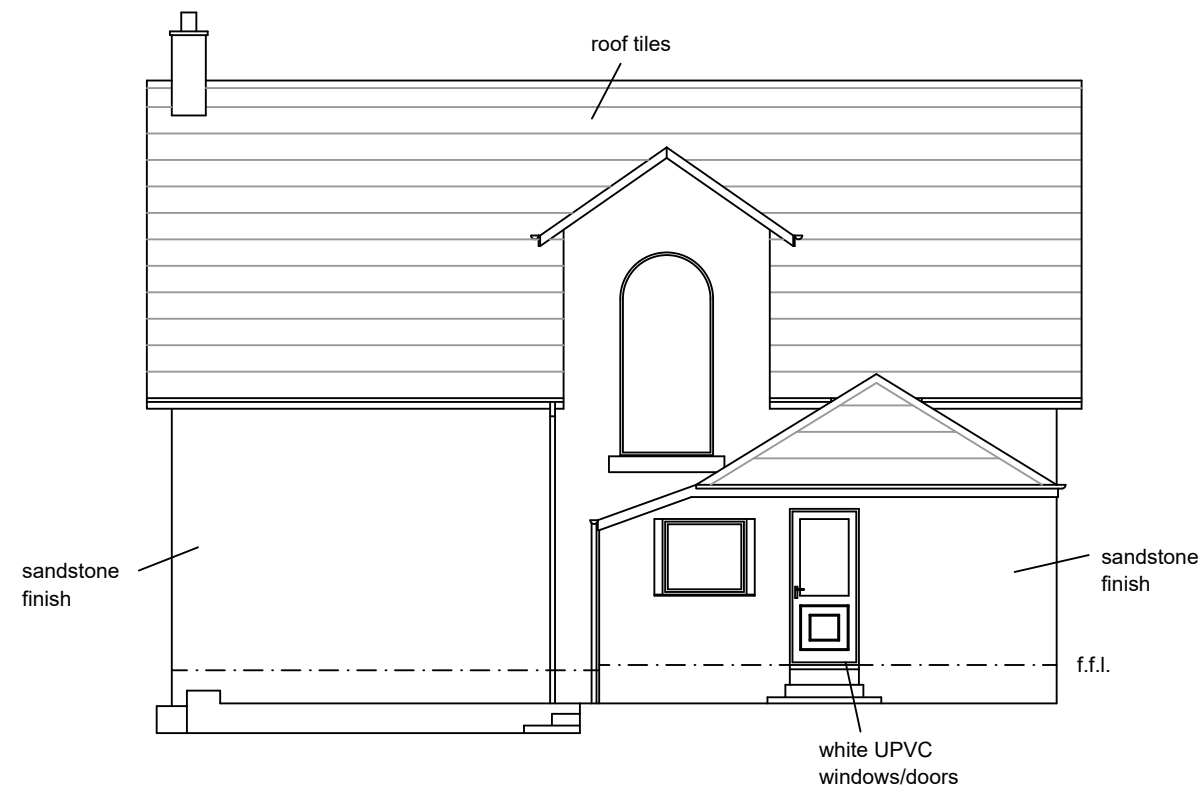

FRONT ELEVATION AS EXISTING

SIDE ELEVATION AS EXISTING

REAR ELEVATION AS EXISTING

SIDE ELEVATION AS EXISTING

Project John McKinlay 136 Hamilton Road Glasgow G32 9QR	Drawing Title Existing Elevations	Drawn By DH	
		Scale 1:100 @A3	
		Date September'21	
		Drawing No. MCK/21/3	Rev