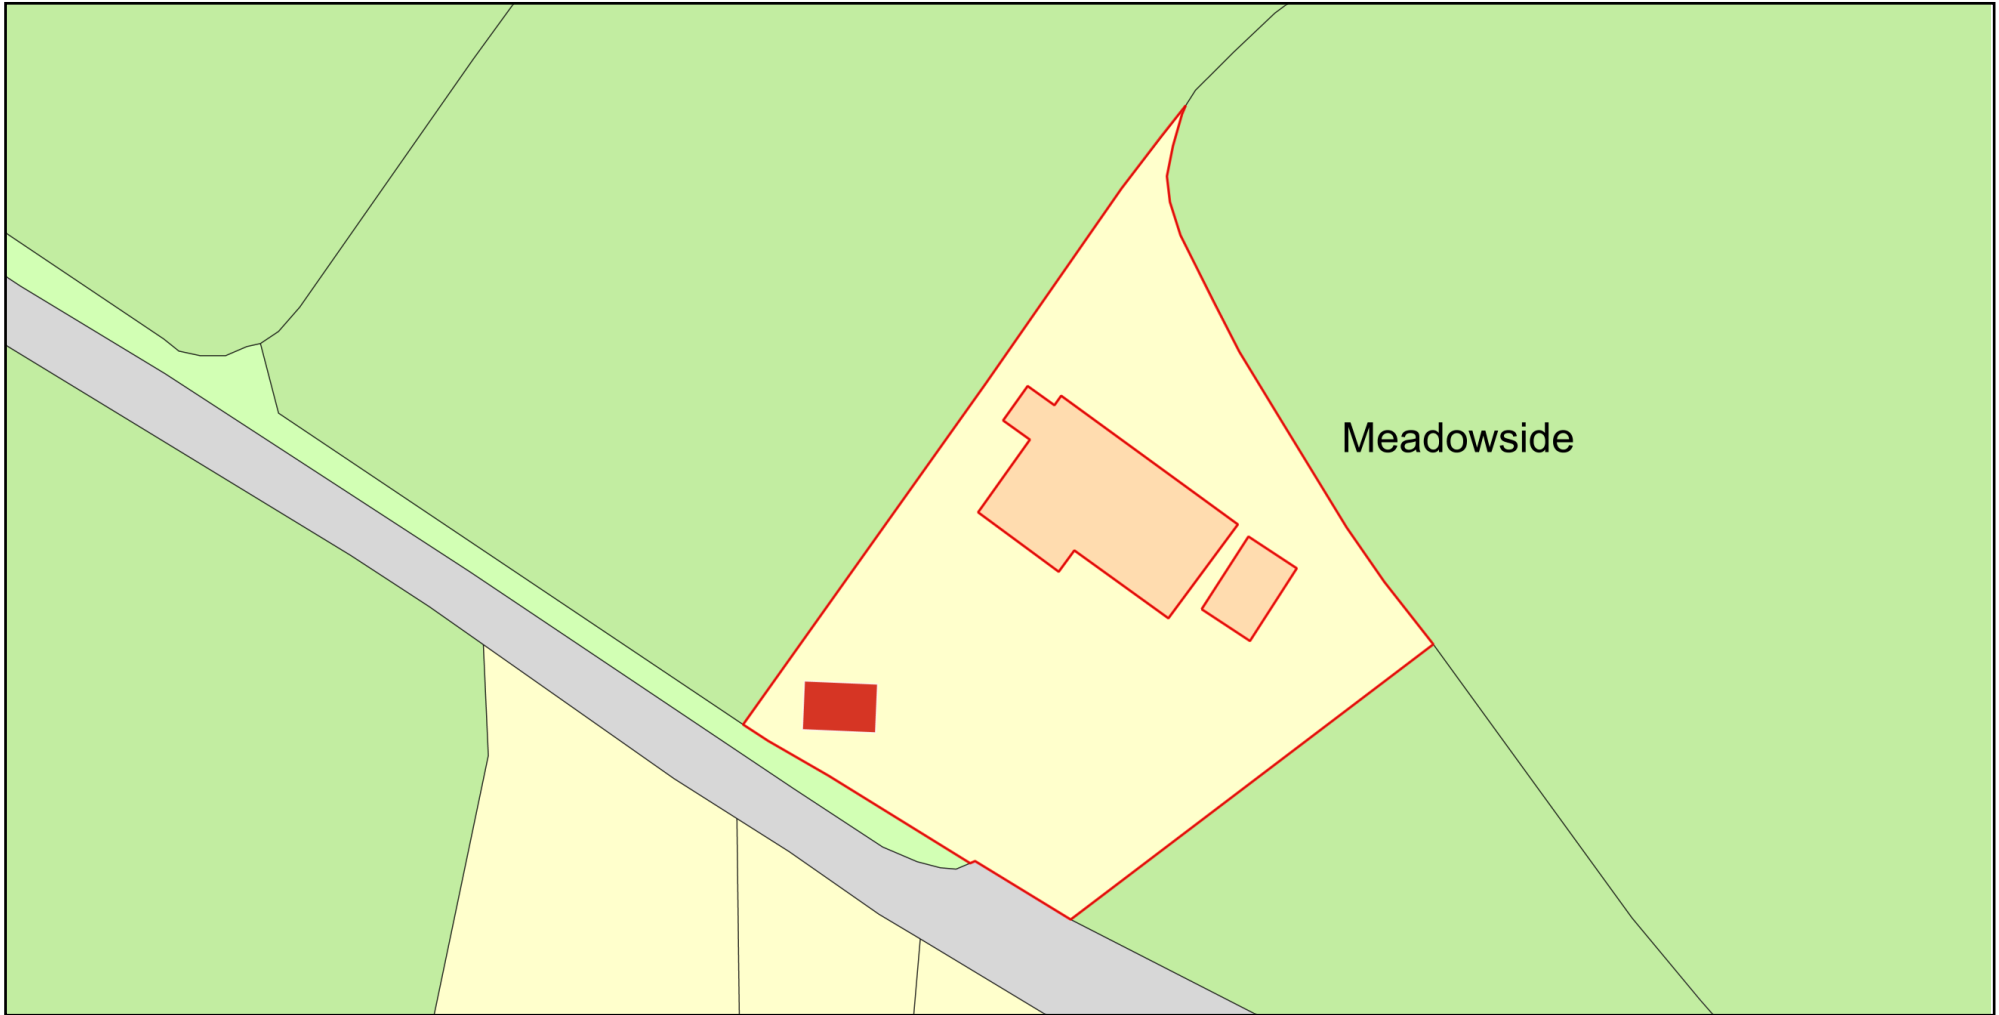

Block Plan for Meadowside, Cusgarne, TR4 8SE

Plan Produced for: Meadowside

Date Produced: 11 Oct 2021

Plan Reference Number: TQRQM21284200844006

Scale: 1:500 @ A4