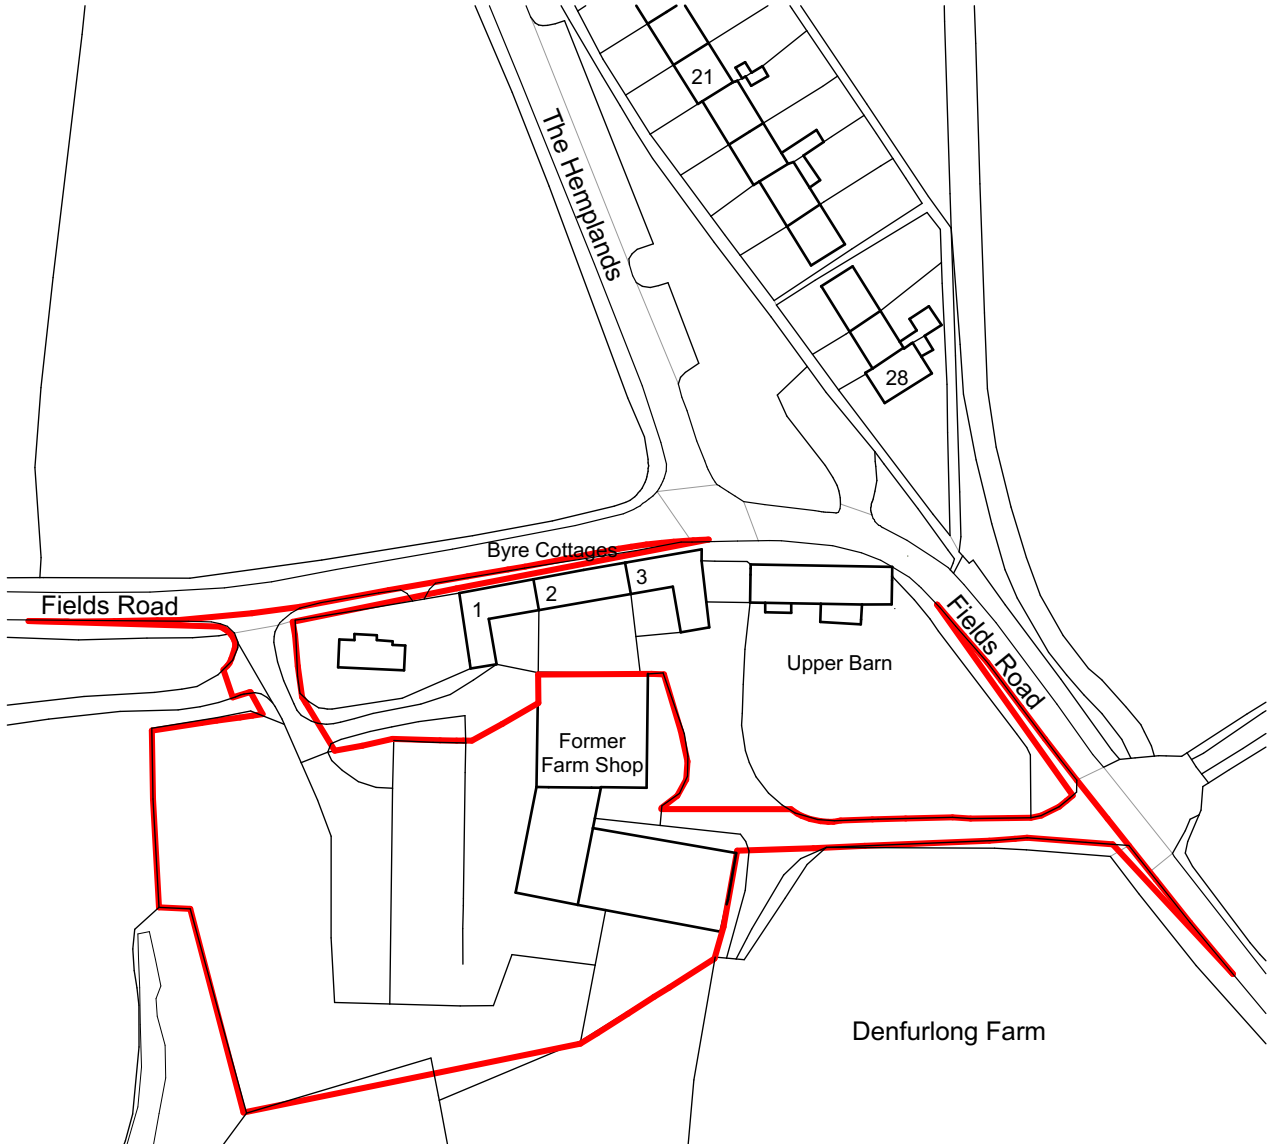

Scale bar 1:1250

coombes : everitt architects limited

105-107
 Bath Road
 Cheltenham
 Gloucestershire
 GL53 7LE

t: 01242 807727 f: 0845 5575833
 e: info@ce-architects.co.uk
 www.ce-architects.co.uk

Drawing title: Site Location Plan

Client: Stag Homes

Drawn by: AH Checked: JE

Project No: 21.20.003

Project: Land at Denfurlong Farm,
 Fields Road, Chedworth
 GL54 4NQ

Scale: 1:1250 @ A4

Date: June 2021

Project / Drawing No: 21.20.003 PL001