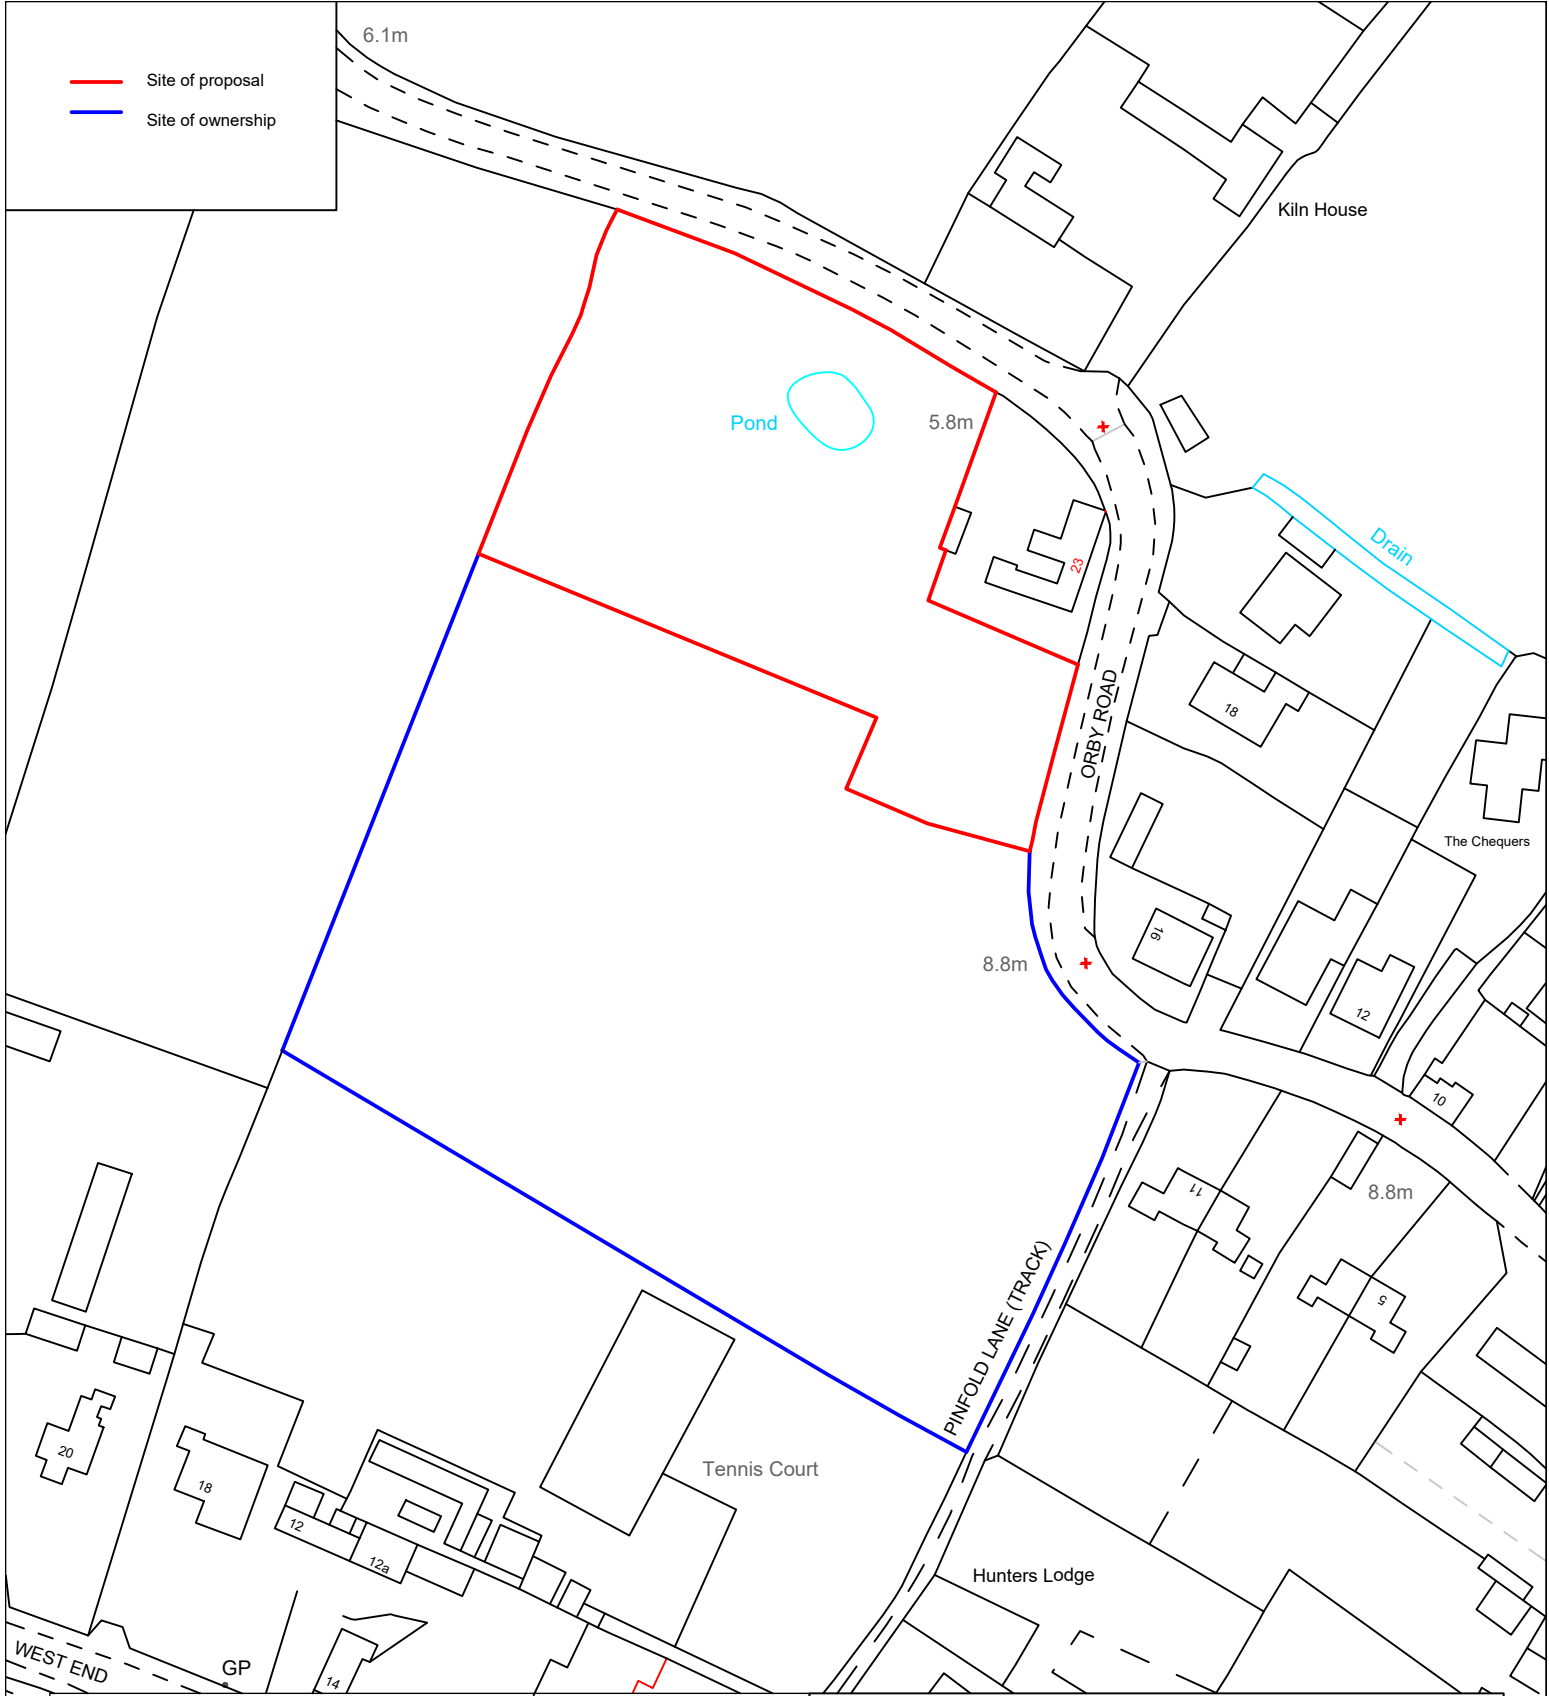

- Site of proposal
- Site of ownership

The Welton Group
Architecture & Construction

Welton House, Bluestone Heath Rd., Welton Le Marsh Lincs. PE23 5SG
Tel: 01754 890490 e: info@weltongroup.co.uk

PROJECT
Proposed Residential Development at:

**Orby Road, Burgh
Le Marsh**

DRAWING

Location Plan

Aug '21

1:1250 @ A4

CLIENT

Welton Homes