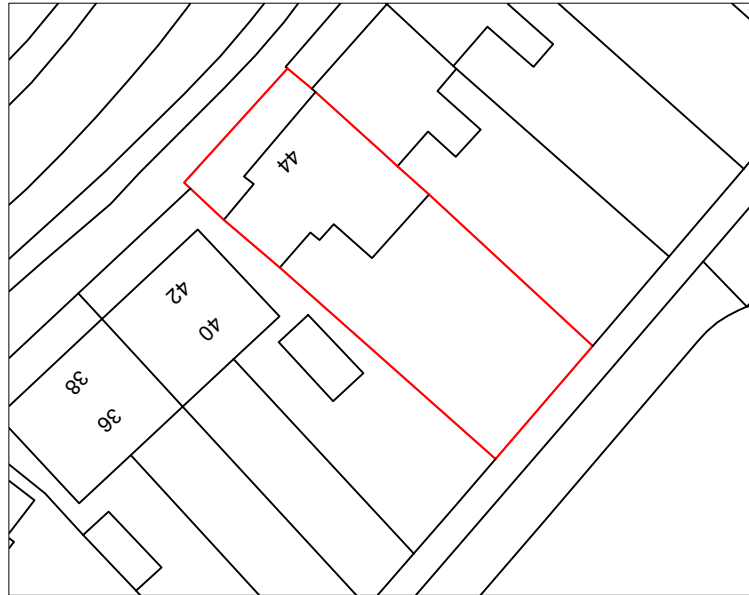

Location Plan 1:1250

Block Plan 1:500

Notes:

Client: <i>Kieran Stivey & Lowenna Collins</i>		
Project: <i>44 Ferndale Road, Falmouth, Cornwall, TR11 4HU</i>		
Title: <i>Block & location plans</i>		
Ref.: <i>16-045 / 01</i>	Rev.: -	Size: <i>A4</i>
 ENYS SURVEYING LTD Crelow House Crelow Gardens Slithians TR3 7RN info@enys-surveying.co.uk www.enys-surveying.co.uk 07775 724144		