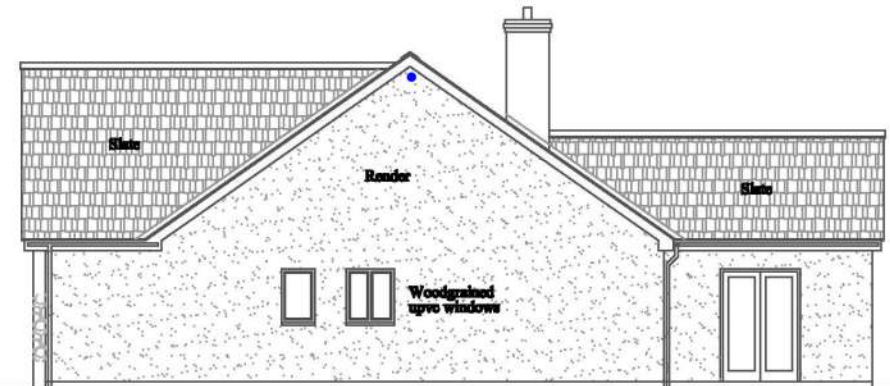

NORTH EAST ELEVATION

SOUTH EAST ELEVATION

SOUTH WEST ELEVATION

NORTH WEST ELEVATION

Vivara Pro Build-in WoodStone Bat Box

Vivara Pro WoodStone House Sparrow Integrated Nest Box

**Partneriaeth
Garner Southall
Partnership**

Job				PLOTS 2 & 3 ABERGWESYN ROAD, BEULAH			
Subject				Plot 3 Biodiversity Enhancement Plan			
Drn	AJS	Date	SEP 16	Scale	1:100	Drng.No	4626/4
Amendments		By	Date	Amendments		By	Date
.		.	.				
Ashby House, Middleton Street, Llandrindod Wells, Powys LD1 8ET				Tel: 01697 822412/824144			
3 Broad Street, Knighton, Powys LD7 1BL				Tel: 01647 820180 Fax: 01647 829189			