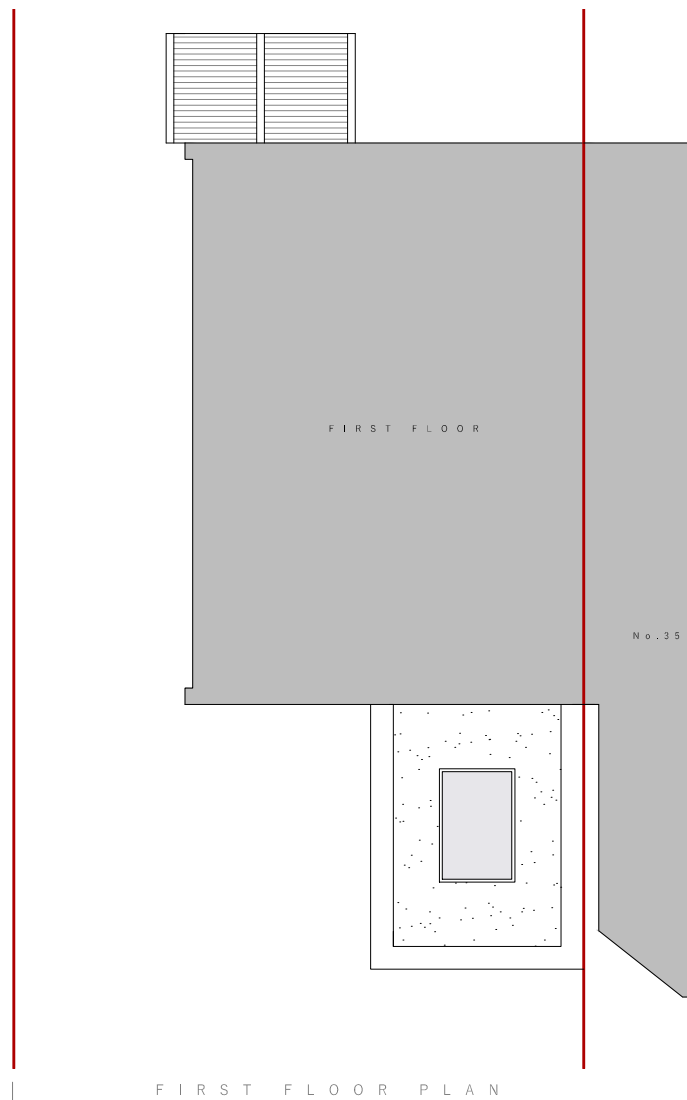

GROUND FLOOR PLAN

FIRST FLOOR PLAN

DRAFT
ARCHITECTURE
WWW.DRAFTARCHITECTURE.CO.UK
DESIGN@DRAFTARCHITECTURE.CO.UK

JOB No. DRFT 2008
DRG No. 002
DRG TITLE. PROPOSED PLAN
DATE. 21.09.2021
SCALE. 1:100@A3