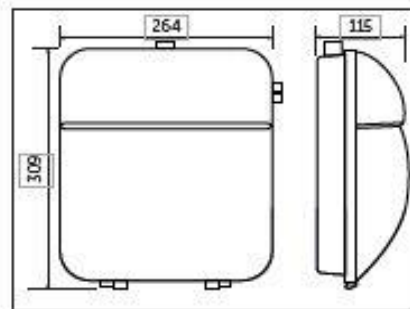

* Exceeds EU standard

Options

- E3 -3 hour emergency pack

Ordering Information

Variant Code	Lamp	Power (w)	mm		
			Length	Width	Depth
TIT-30-4-98	LED	30	309	264	115
TIT-30-4-98-E:	LED	30	309	264	182

5 years