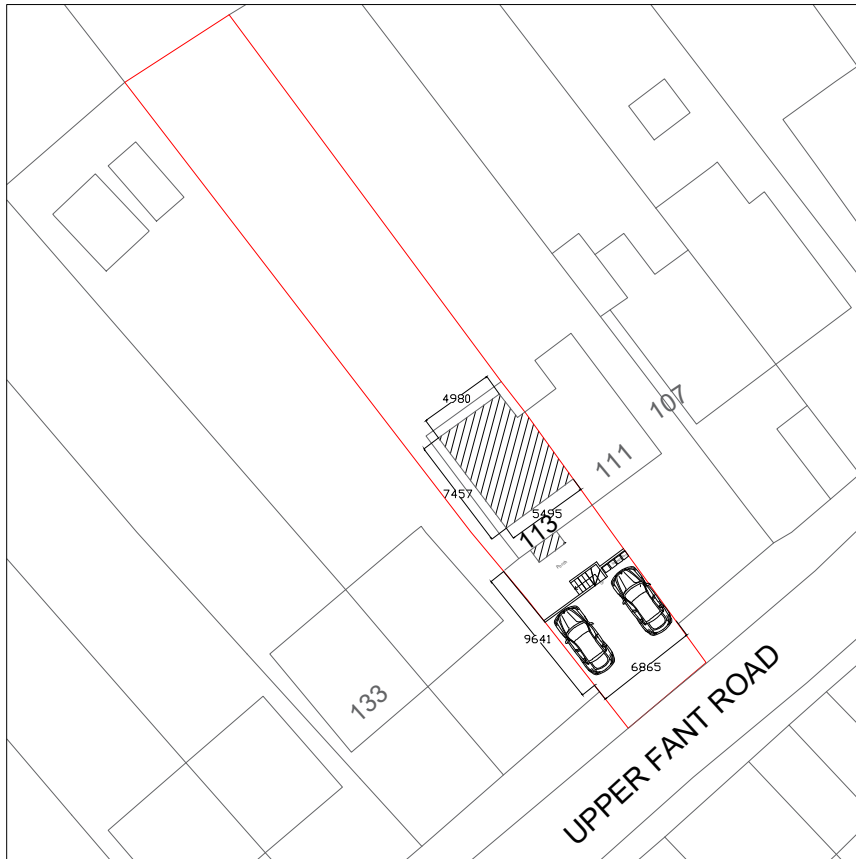

113 Upper Fant Rd, Maidstone ME16 8BT

Proposed Block Plan

0 5m 10m 15m 20m 25m

SCALE 1:500

Proposed Location Plan

0 12.5m 25m 37.5m 50m 62.5m

SCALE 1:1250