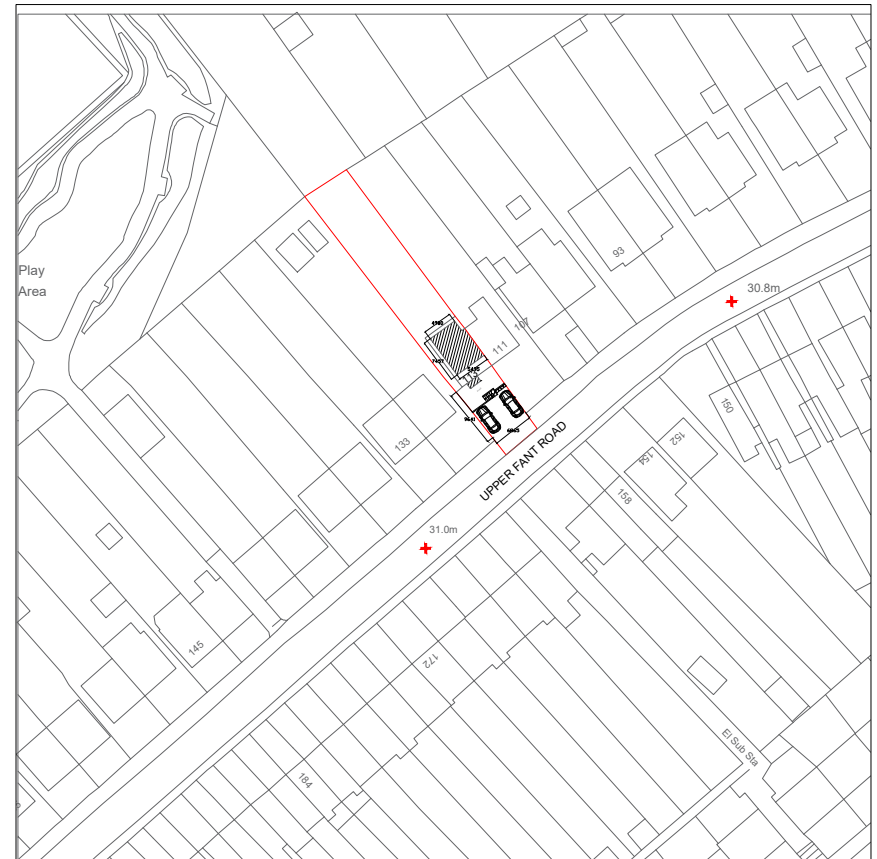

113 Upper Fant Rd, Maidstone ME16 8BT

Proposed Block Plan

0 5m 10m 15m 20m 25m

SCALE 1:500

Proposed Location Plan

0 12.5m 25m 37.5m 50m 62.5m

SCALE 1:1250