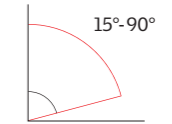

Roof pitch

Centre-pivot, top operated