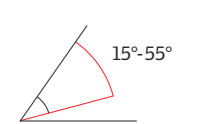

Top-hung, bottom operated *

* The window is suitable for roof pitches between 15°-55°, also suitable for roof pitches between 55° and 75° with special springs.