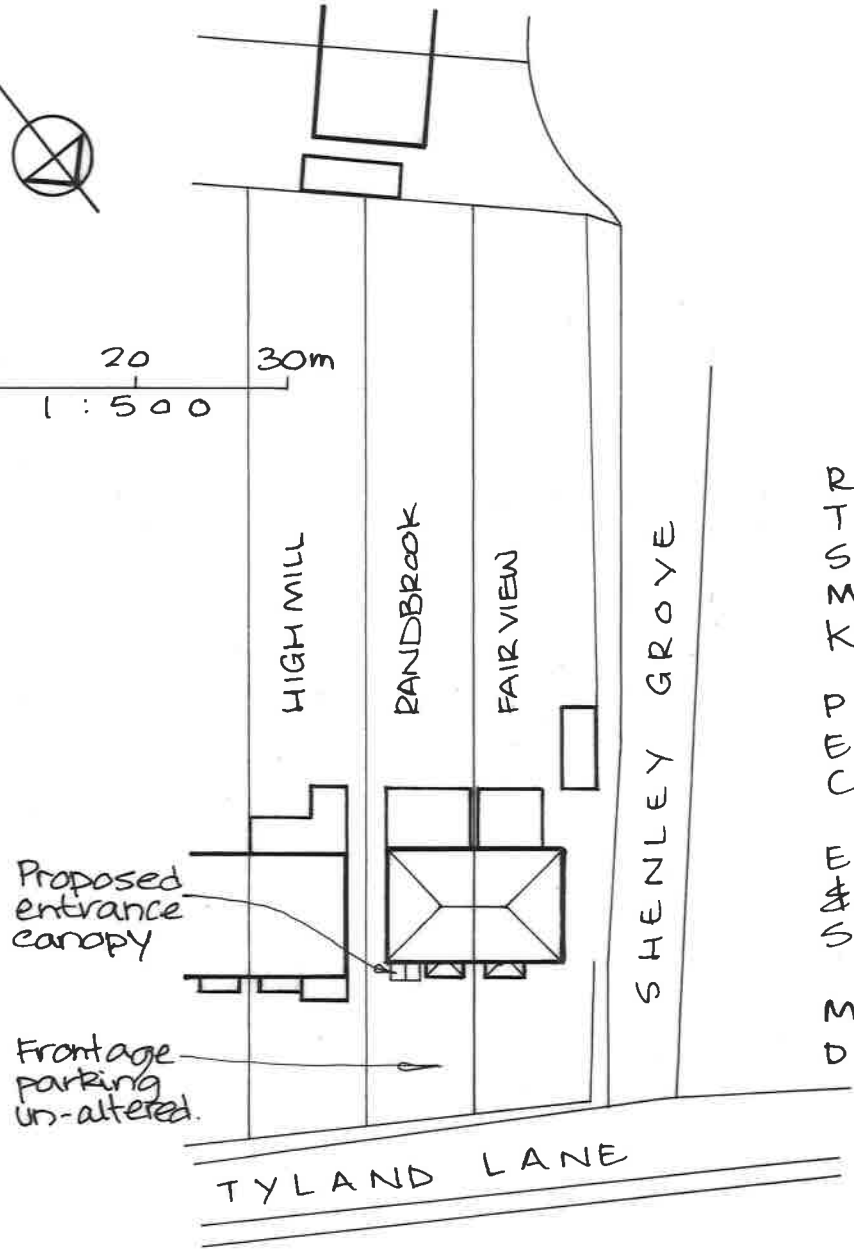

EXISTING SITE PLAN

PROPOSED SITE PLAN

RANDBROOK
 TYLAND LANE
 SANDLING
 MAIDSTONE
 KENT ME14 3BL

PROPOSED
 ENTRANCE
 CANOPY

EXISTING
 & PROPOSED
 SITE PLANS

MAY 2022
 DRG 22/914/01