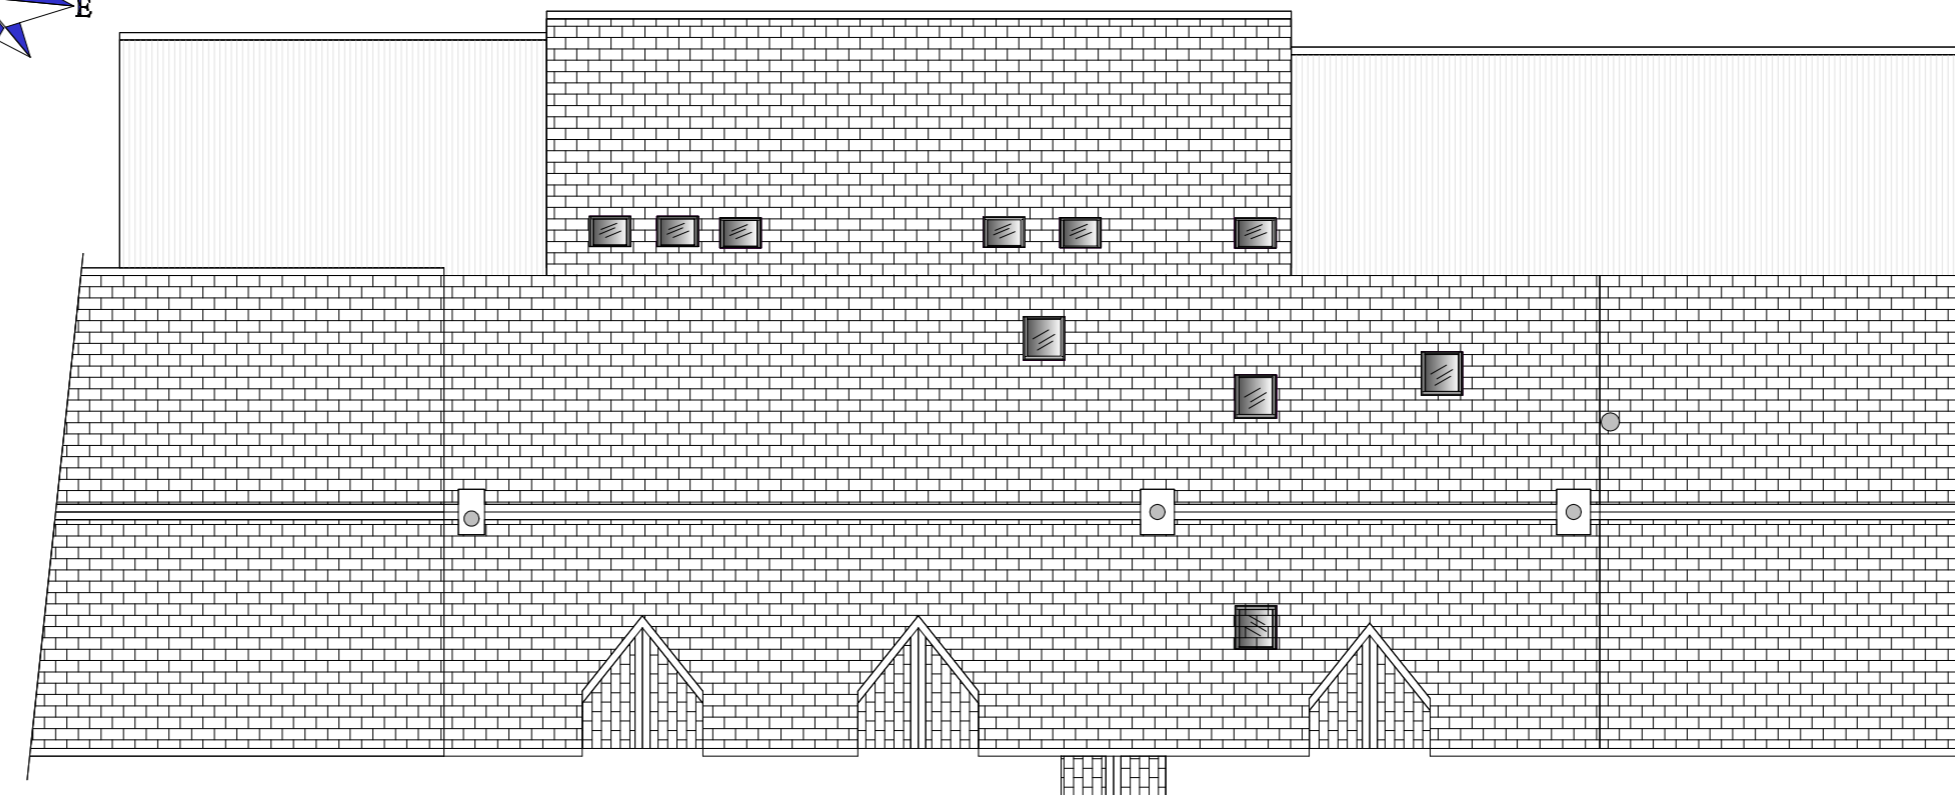

First Floor Existing

Roof Plan Existing (1:100)

+ Project : Hirfron, Pant Y Dwr,
Rhayader, LD6 5LR

+ Title : First Floor & Roof Plan
Existing (House)
(2022)

+ Drawing : 9963E rev A

+ Scale : 1:50 & 1:100 @ A2