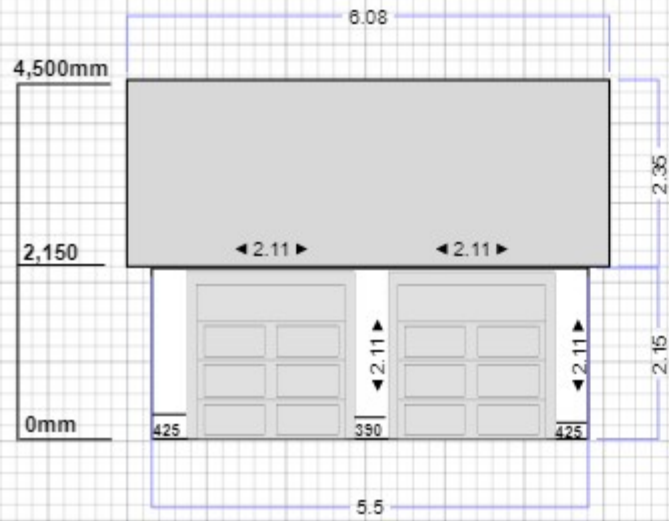

LOTHLORIEN COTTAGE - EXISTING GARAGE ELEVATIONS

FRONT ELEVATION

REAR ELEVATION

SIDE ELEVATION (L)

ELEVATIONS 1/100

SIDE ELEVATION (R)

Client:	Helena Pufulete
Date:	10th November 2022
Site:	Lothlorien Cottage
Scale:	1:100