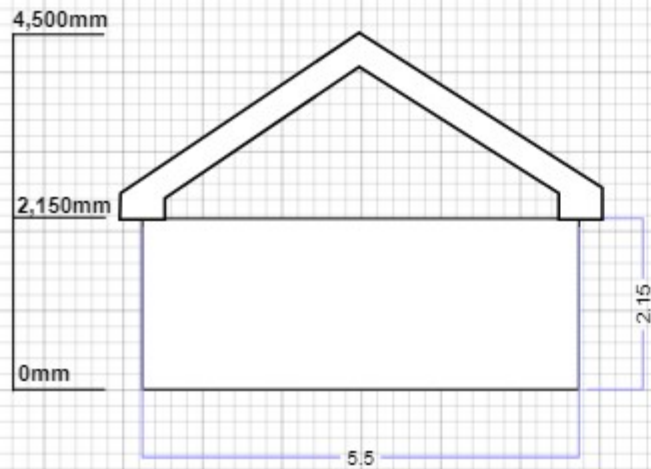

LOTHLORIEN COTTAGE - EXISTING GARAGE ELEVATIONS

FRONT ELEVATION

REAR ELEVATION

SIDE ELEVATION (L)

ELEVATIONS 1/100

SIDE ELEVATION (R)

Client:	Helena Pufulete
Date:	10th November 2022
Site:	Lothlorien Cottage
Scale:	1:100