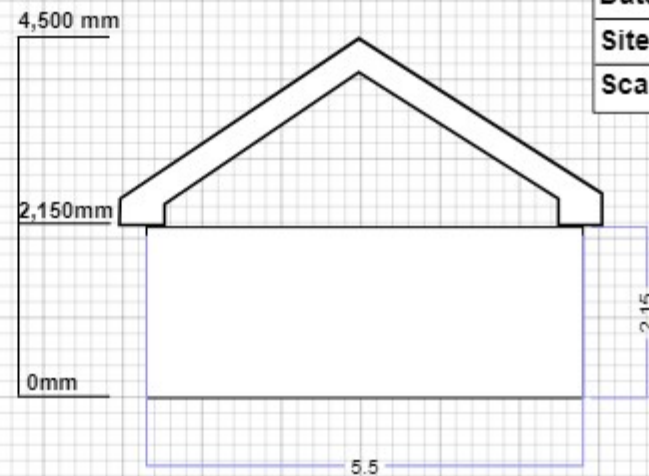

LOTHLORIEN COTTAGE - EXISTING GARAGE ELEVATIONS

FRONT ELEVATION

REAR ELEVATION

SIDE ELEVATION (L)

ELEVATIONS 1/100

SIDE ELEVATION (R)

Client:	Helena Pufulete
Date:	10th November 2022
Site:	Lothlorien Cottage
Scale:	1:100