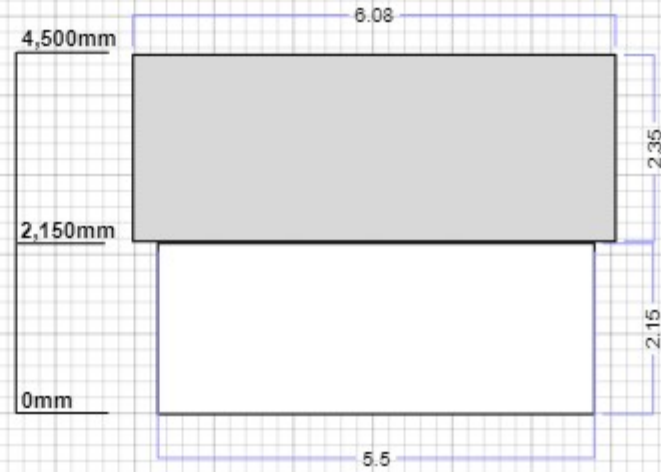

LOTHLORIEN COTTAGE - EXISTING GARAGE ELEVATIONS

FRONT ELEVATION

REAR ELEVATION

SIDE ELEVATION (L)

ELEVATIONS 1/100

SIDE ELEVATION (R)

Client:	Helena Pufulete
Date:	10th November 2022
Site:	Lothlorien Cottage
Scale:	1:100