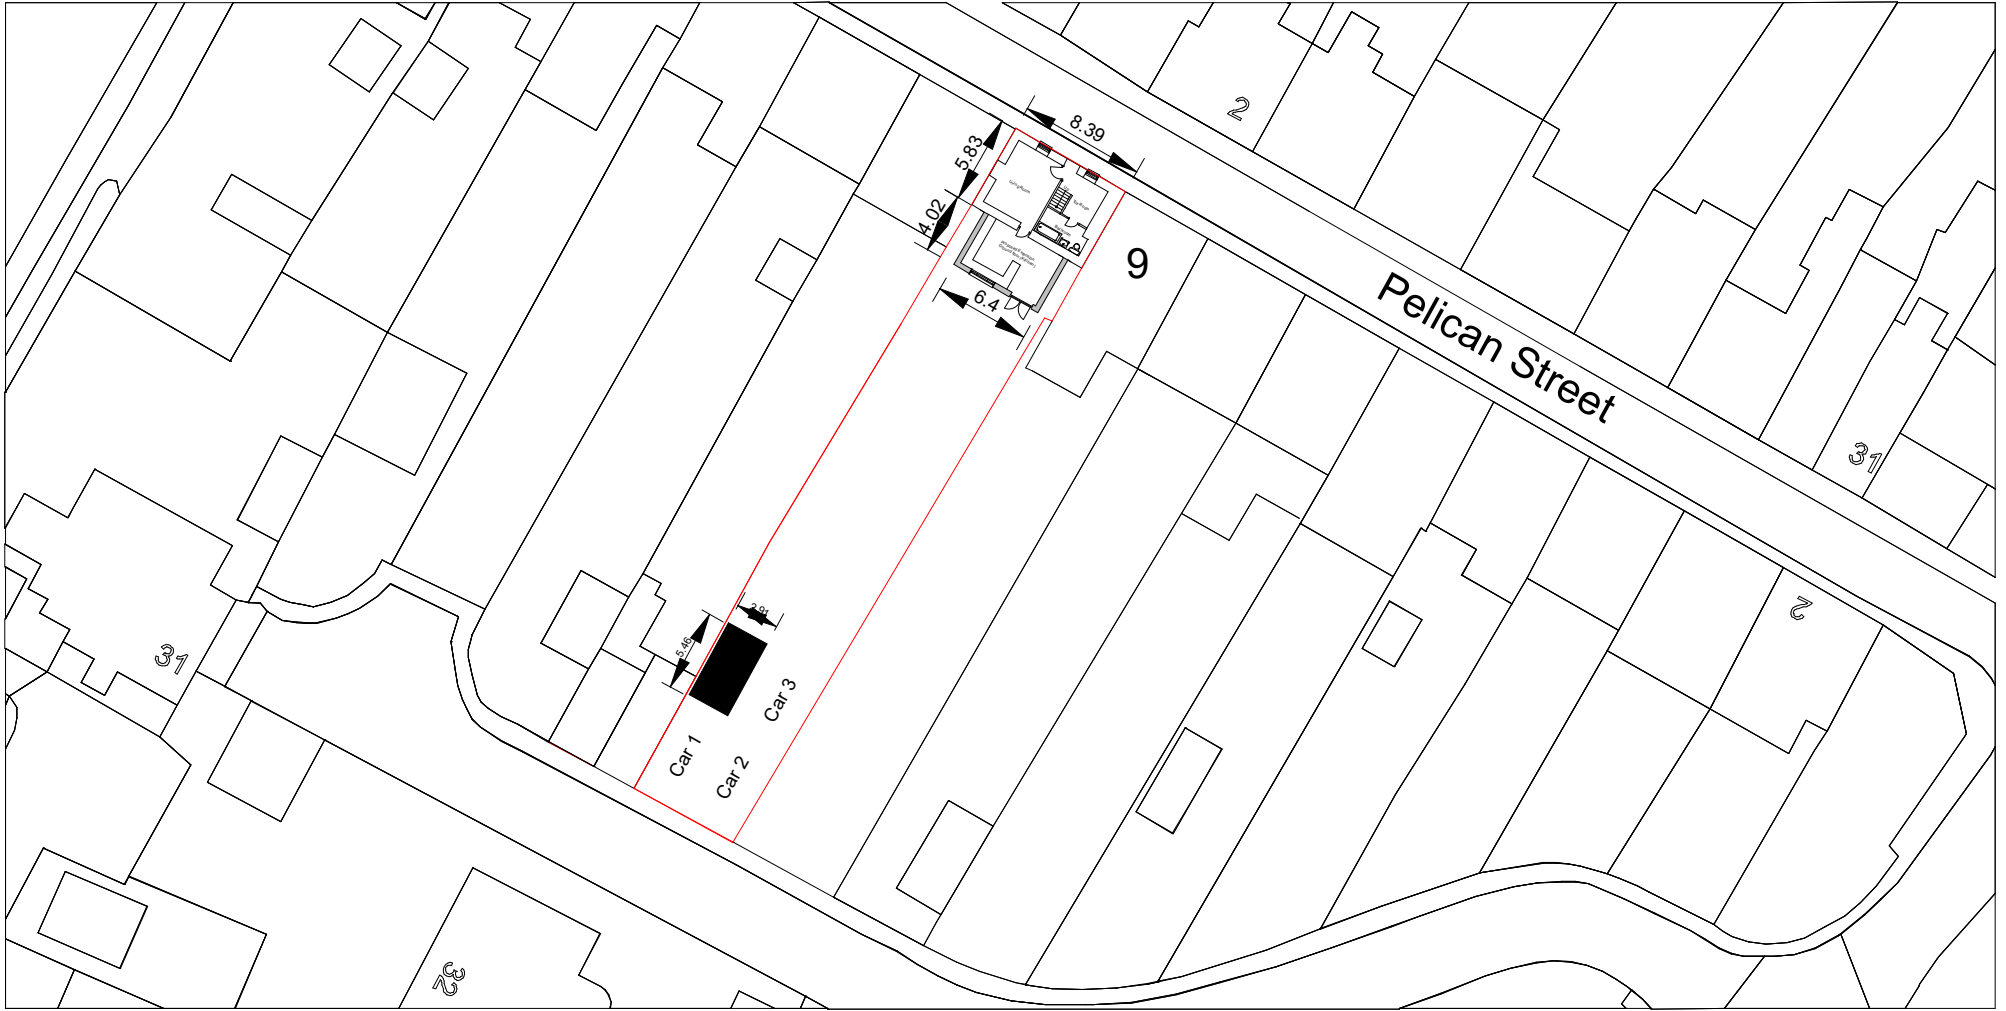

Proposed Block Plan for 10 Pelican Street, Ystradgynlais, SA9 1LG

10m

50m

1cm = 5Meters @A4
Dimensions in Meters